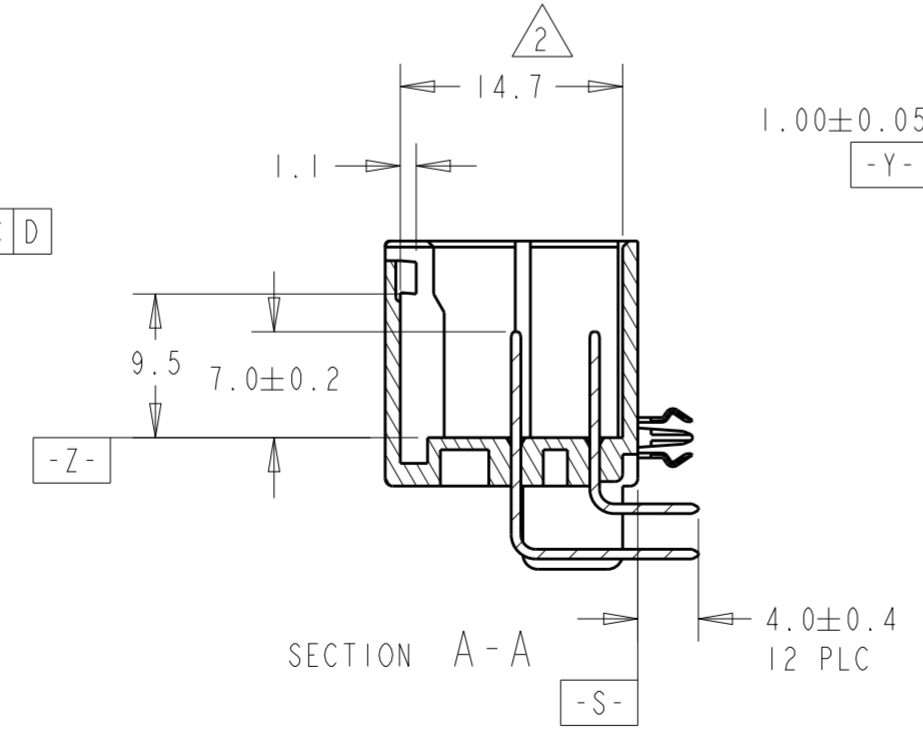

P	LTR	DESCRIPTION	DATE	DWN	APVD
B		REV PER EC 0K80-0079-00	12APR2000	JRB	GEM
B1		REV PER EC 0K80-0139-03	16MAY2003	DJA	SSA
B2		REV PER ECO-20-011283	13AUG2020	GTG	MT

NOTE

1. APPLICABLE P.C. BOARD THICKNESS: 1.6mm
2. TO BE MEASURED BETWEEN \square -Z- AND 2mm FROM \square -Z-
3. NO CRACK PERMISSBLE
4. THE MATING PLUG HOUSING AMP PN 174045
5. DATUMS AND BASIC DIMENSIONS ESTABLISHED BY CUSTOMER.
6. CIRCUIT NUMBER

OBSOLETE	TIN OVER COPPER	POST TIN	BRASS	BLACK	PBT	9-638230-2
	TIN OVER COPPER	TIN OVER COPPER	BRASS	BLACK	PBT	638230-2
	BOARDLOCK FINISH	CONTACT FINISH	CONTACT MATERIAL	COLOR	HOUSING MATERIAL	PART NUMBER

THIS DRAWING IS A CONTROLLED DOCUMENT.

DIMENSIONS:	TOLERANCES UNLESS OTHERWISE SPECIFIED:	DWN Y. PETERSON 24FEB99	TE Connectivity
mm	0 PLC ±0.3	CHK M. MENDYK 24FEB99	
	1 PLC ±0.15	APVD M. MENDYK 24FEB99	
	2 PLC ±	PRODUCT SPEC 108-5244	NAME ASSY, CAP, .040 12P
	3 PLC ±	APPLICATION SPEC	HORZ. MOUNT
	4 PLC ±	WEIGHT	SIZE A2
MATERIAL	ANGLES ±1	CUSTOMER DRAWING	CAGE CODE 00779
	FINISH	SCALE 2/1	DRAWING NO G-638230
		SHEET 1 OF 1	RESTRICTED TO
		REV B2	