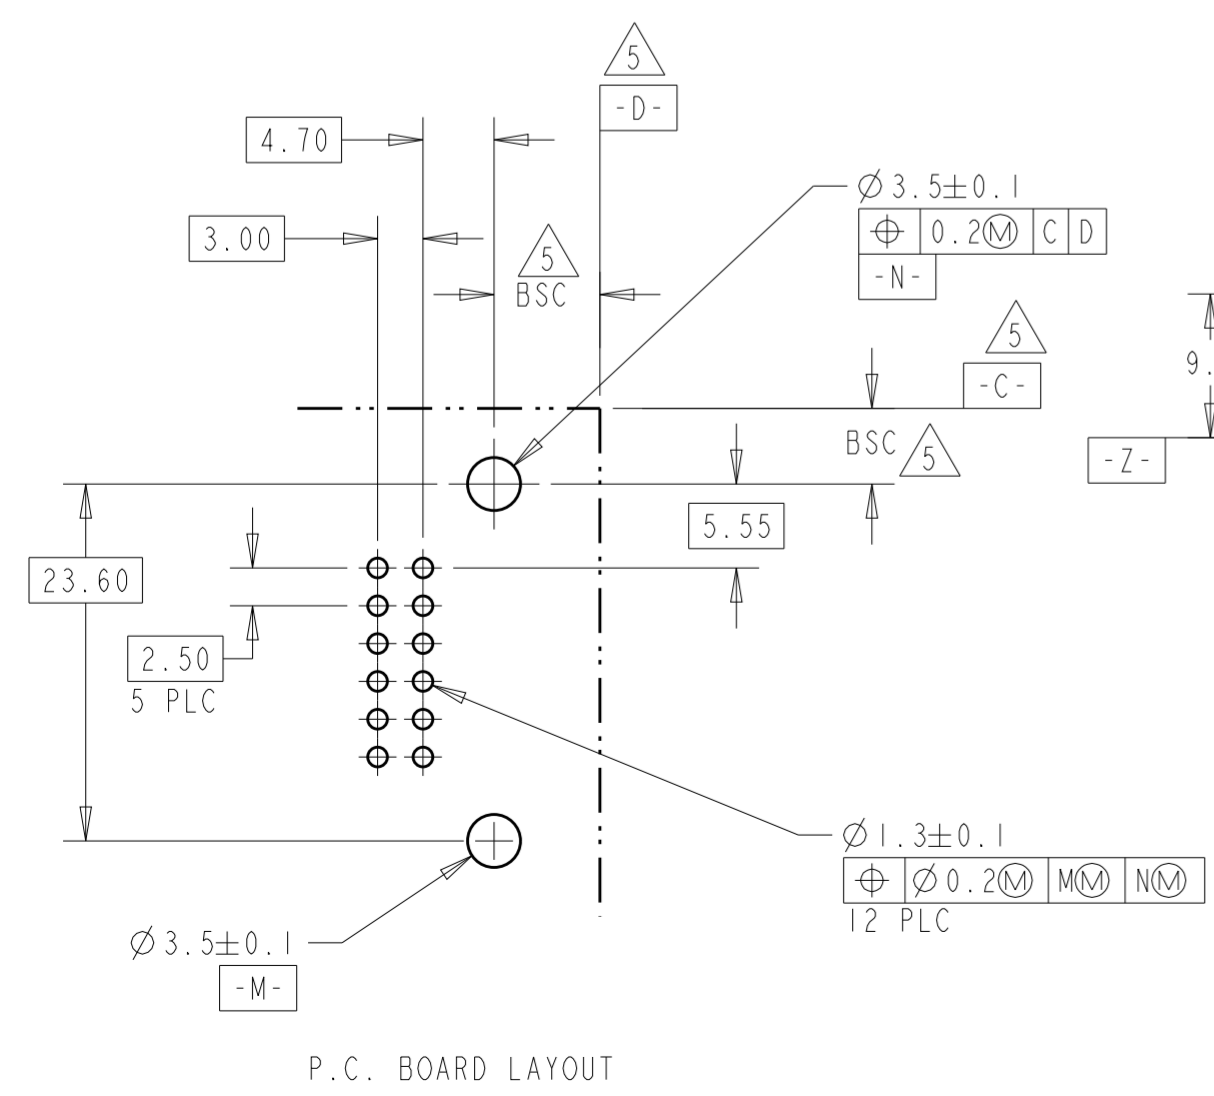

P	LTR	DESCRIPTION	DATE	DWN	APVD
B		REV PER EC 0K80-0079-00	12APR2000	JRB	GEM
B1		REV PER EC 0K80-0139-03	16MAY2003	DJA	SSA
B2		REV PER ECO-20-011283	13AUG2020	GTG	MT

NOTE

1. APPLICABLE P.C. BOARD THICKNESS: 1.6mm
2. TO BE MEASURED BETWEEN \square -Z- AND 2mm FROM \square -Z-
3. NO CRACK PERMISSBLE
4. THE MATING PLUG HOUSING AMP PN 174045
5. DATUMS AND BASIC DIMENSIONS ESTABLISHED BY CUSTOMER.
6. CIRCUIT NUMBER

OBSOLETE	TIN OVER COPPER	POST TIN	BRASS	BLACK	PBT	9-638230-2
	TIN OVER COPPER	TIN OVER COPPER	BRASS	BLACK	PBT	638230-2
	BOARDLOCK FINISH	CONTACT FINISH	CONTACT MATERIAL	COLOR	HOUSING MATERIAL	PART NUMBER

THIS DRAWING IS A CONTROLLED DOCUMENT.

DIMENSIONS:	TOLERANCES UNLESS OTHERWISE SPECIFIED:	DWN Y. PETERSON 24FEB99	TE Connectivity
mm	0 PLC ±0.3	CHK M. MENDYK 24FEB99	
	1 PLC ±0.15	APVD M. MENDYK 24FEB99	
	2 PLC ±	PRODUCT SPEC 108-5244	NAME ASSY, CAP, .040 12P
	3 PLC ±	APPLICATION SPEC	HORZ. MOUNT
	4 PLC ±	WEIGHT	SIZE A2
MATERIAL	ANGLES ±1	CUSTOMER DRAWING	CAGE CODE 00779
	FINISH	SCALE 2/1	DRAWING NO G-638230
		SHEET 1 OF 1	RESTRICTED TO
		REV B2	