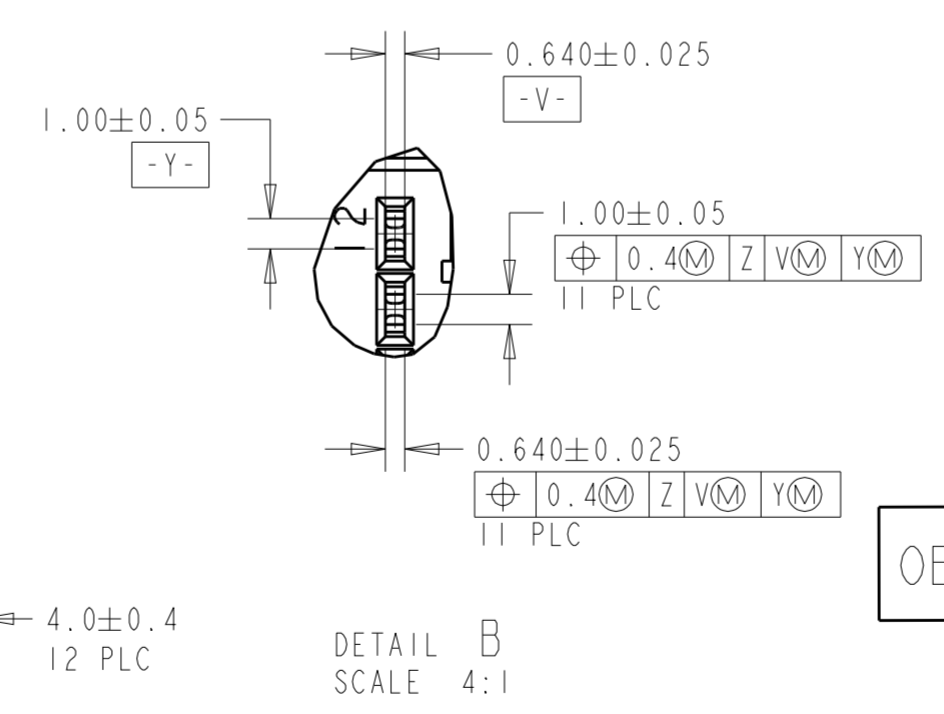

P	LTR	DESCRIPTION	DATE	DWN	APVD
B		REV PER EC 0K80-0079-00	12APR2000	JRB	GEM
B1		REV PER EC 0K80-0139-03	16MAY2003	DJA	SSA
B2		REV PER ECO-20-011283	13AUG2020	GTG	MT

NOTE

1. APPLICABLE P.C. BOARD THICKNESS: 1.6mm
2. TO BE MEASURED BETWEEN \square -Z- AND 2mm FROM \square -Z-
3. NO CRACK PERMISSBLE
4. THE MATING PLUG HOUSING AMP PN 174045
5. DATUMS AND BASIC DIMENSIONS ESTABLISHED BY CUSTOMER.
6. CIRCUIT NUMBER

OBSOLETE	TIN OVER COPPER	POST TIN	BRASS	BLACK	PBT	9-638230-2
	TIN OVER COPPER	TIN OVER COPPER	BRASS	BLACK	PBT	638230-2
	BOARDLOCK FINISH	CONTACT FINISH	CONTACT MATERIAL	COLOR	HOUSING MATERIAL	PART NUMBER

THIS DRAWING IS A CONTROLLED DOCUMENT.

DIMENSIONS:	TOLERANCES UNLESS OTHERWISE SPECIFIED:	DWN Y. PETERSON 24FEB99	TE Connectivity
mm	0 PLC ±0.3	CHK M. MENDYK 24FEB99	
	1 PLC ±0.15	APVD M. MENDYK 24FEB99	
	2 PLC ±	PRODUCT SPEC 108-5244	NAME ASSY, CAP, .040 12P
	3 PLC ±	APPLICATION SPEC	HORZ. MOUNT
	4 PLC ±	WEIGHT	SIZE A2
MATERIAL	ANGLES ±1	CUSTOMER DRAWING	CAGE CODE 00779
	FINISH	SCALE 2/1	DRAWING NO G-638230
		SHEET 1 OF 1	RESTRICTED TO
		REV B2	