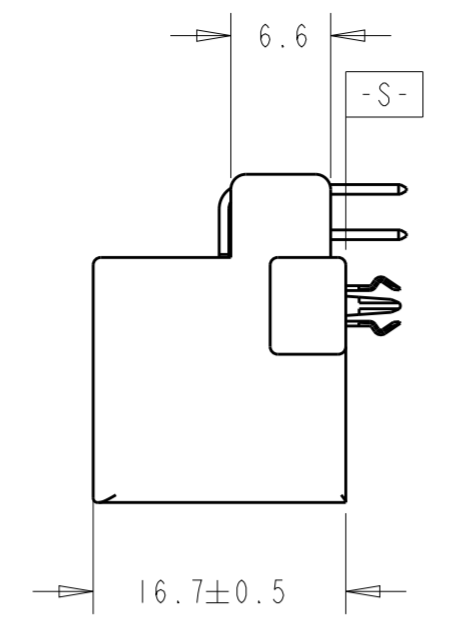

P	LTR	DESCRIPTION	DATE	DWN	APVD
B		REV PER EC 0K80-0079-00	12APR2000	JRB	GEM
B1		REV PER EC 0K80-0139-03	16MAY2003	DJA	SSA
B2		REV PER ECO-20-011283	13AUG2020	GTG	MT

NOTE

1. APPLICABLE P.C. BOARD THICKNESS: 1.6mm
2. TO BE MEASURED BETWEEN \square -Z- AND 2mm FROM \square -Z-
3. NO CRACK PERMISSBLE
4. THE MATING PLUG HOUSING AMP PN 174045
5. DATUMS AND BASIC DIMENSIONS ESTABLISHED BY CUSTOMER.
6. CIRCUIT NUMBER

OBSOLETE	TIN OVER COPPER	POST TIN	BRASS	BLACK	PBT	9-638230-2
	TIN OVER COPPER	TIN OVER COPPER	BRASS	BLACK	PBT	638230-2
	BOARDLOCK FINISH	CONTACT FINISH	CONTACT MATERIAL	COLOR	HOUSING MATERIAL	PART NUMBER

THIS DRAWING IS A CONTROLLED DOCUMENT.

DIMENSIONS:	TOLERANCES UNLESS OTHERWISE SPECIFIED:	DWN Y. PETERSON 24FEB99	TE Connectivity
mm	0 PLC ±0.3	CHK M. MENDYK 24FEB99	
	1 PLC ±0.15	APVD M. MENDYK 24FEB99	
	2 PLC ±	PRODUCT SPEC 108-5244	NAME ASSY, CAP, .040 12P
	3 PLC ±	APPLICATION SPEC	HORZ. MOUNT
	4 PLC ±	WEIGHT	SIZE A2
MATERIAL	ANGLES ±1	CUSTOMER DRAWING	CAGE CODE 00779
	FINISH	SCALE 2/1	DRAWING NO G-638230
		SHEET 1 OF 1	RESTRICTED TO
		REV B2	