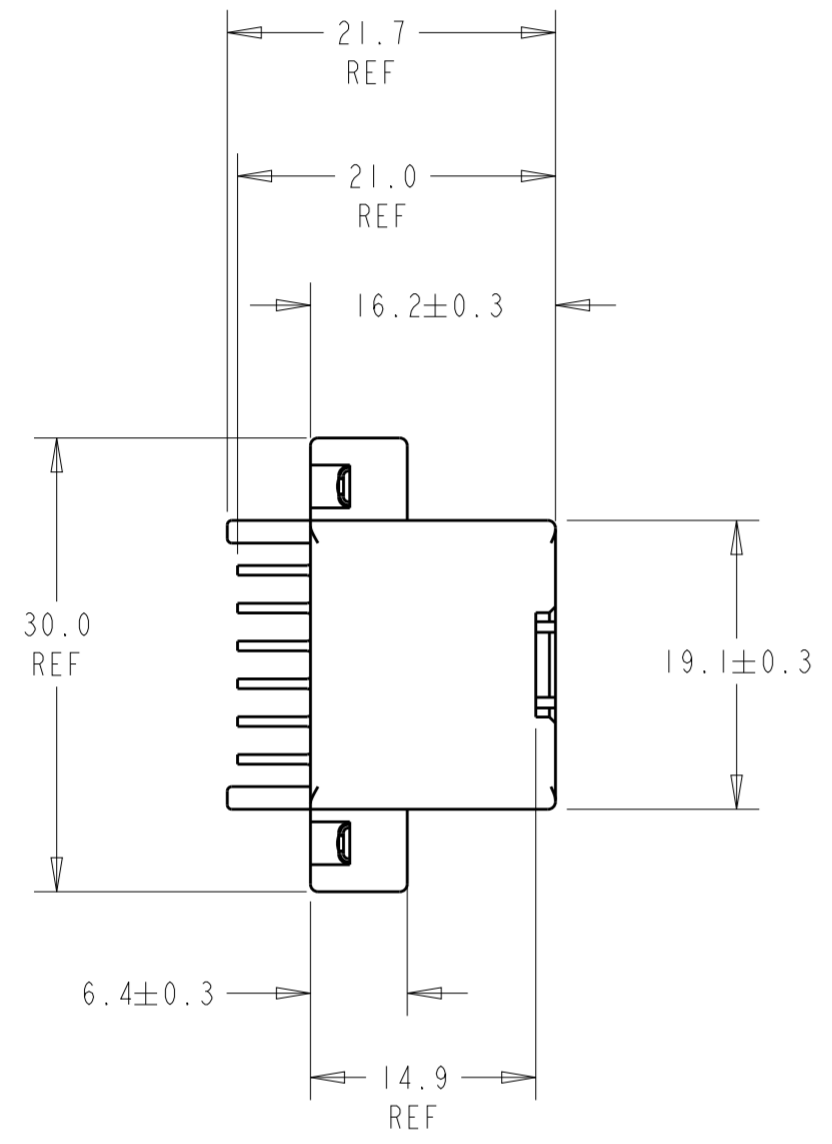

P	LTR	DESCRIPTION	DATE	DWN	APVD
B		REV PER EC 0K80-0079-00	12APR2000	JRB	GEM
B1		REV PER EC 0K80-0139-03	16MAY2003	DJA	SSA
B2		REV PER ECO-20-011283	13AUG2020	GTG	MT

NOTE

1. APPLICABLE P.C. BOARD THICKNESS: 1.6mm
2. TO BE MEASURED BETWEEN \square -Z- AND 2mm FROM \square -Z-
3. NO CRACK PERMISSBLE
4. THE MATING PLUG HOUSING AMP PN 174045
5. DATUMS AND BASIC DIMENSIONS ESTABLISHED BY CUSTOMER.
6. CIRCUIT NUMBER

OBSOLETE	TIN OVER COPPER	POST TIN	BRASS	BLACK	PBT	9-638230-2
	TIN OVER COPPER	TIN OVER COPPER	BRASS	BLACK	PBT	638230-2
	BOARDLOCK FINISH	CONTACT FINISH	CONTACT MATERIAL	COLOR	HOUSING MATERIAL	PART NUMBER

THIS DRAWING IS A CONTROLLED DOCUMENT.

DIMENSIONS:	TOLERANCES UNLESS OTHERWISE SPECIFIED:	DWN Y. PETERSON 24FEB99	TE Connectivity
mm	0 PLC ±0.3	CHK M. MENDYK 24FEB99	
	1 PLC ±0.15	APVD M. MENDYK 24FEB99	
	2 PLC ±	PRODUCT SPEC 108-5244	NAME ASSY, CAP, .040 12P
	3 PLC ±	APPLICATION SPEC	HORZ. MOUNT
	4 PLC ±	WEIGHT	SIZE A2
MATERIAL	ANGLES ±1	CUSTOMER DRAWING	CAGE CODE 00779
	FINISH	SCALE 2/1	DRAWING NO G-638230
		SHEET 1 OF 1	RESTRICTED TO
		REV B2	