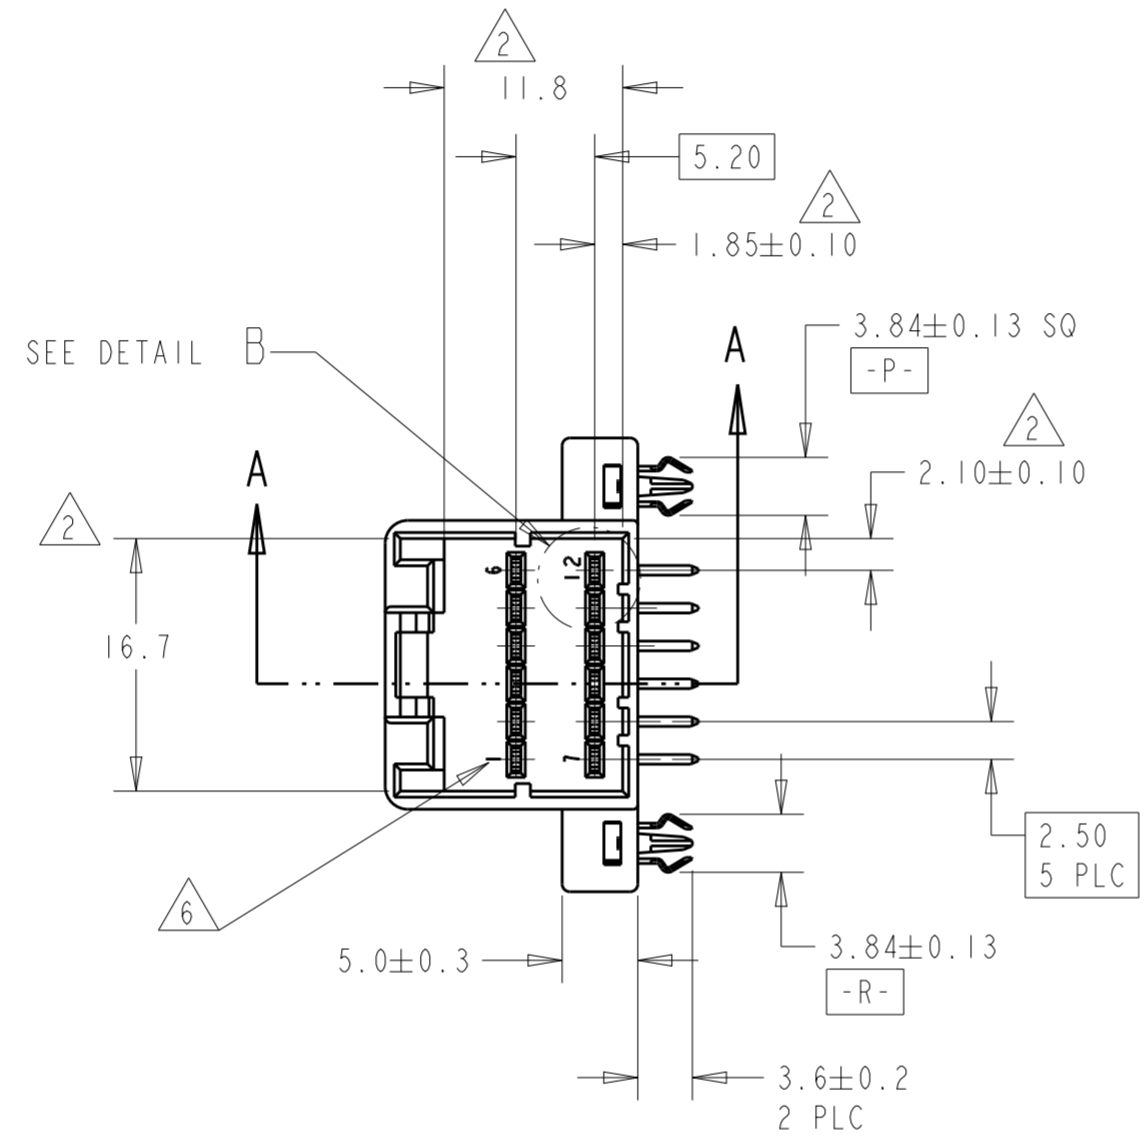

P	LTR	DESCRIPTION	DATE	DWN	APVD
B		REV PER EC 0K80-0079-00	12APR2000	JRB	GEM
B1		REV PER EC 0K80-0139-03	16MAY2003	DJA	SSA
B2		REV PER ECO-20-011283	13AUG2020	GTG	MT

NOTE

1. APPLICABLE P.C. BOARD THICKNESS: 1.6mm
2. TO BE MEASURED BETWEEN \square -Z- AND 2mm FROM \square -Z-
3. NO CRACK PERMISSBLE
4. THE MATING PLUG HOUSING AMP PN 174045
5. DATUMS AND BASIC DIMENSIONS ESTABLISHED BY CUSTOMER.
6. CIRCUIT NUMBER

OBSOLETE	TIN OVER COPPER	POST TIN	BRASS	BLACK	PBT	9-638230-2
	TIN OVER COPPER	TIN OVER COPPER	BRASS	BLACK	PBT	638230-2
	BOARDLOCK FINISH	CONTACT FINISH	CONTACT MATERIAL	COLOR	HOUSING MATERIAL	PART NUMBER

THIS DRAWING IS A CONTROLLED DOCUMENT.

DIMENSIONS:	TOLERANCES UNLESS OTHERWISE SPECIFIED:	DWN Y. PETERSON 24FEB99	TE Connectivity
mm	0 PLC ±0.3	CHK M. MENDYK 24FEB99	
	1 PLC ±0.15	APVD M. MENDYK 24FEB99	
	2 PLC ±	PRODUCT SPEC 108-5244	NAME ASSY, CAP, .040 12P
	3 PLC ±	APPLICATION SPEC	HORZ. MOUNT
	4 PLC ±	WEIGHT	SIZE A2
MATERIAL	ANGLES ±1	CUSTOMER DRAWING	CAGE CODE 00779
	FINISH	SCALE 2/1	DRAWING NO G-638230
		SHEET 1 OF 1	RESTRICTED TO
		REV B2	