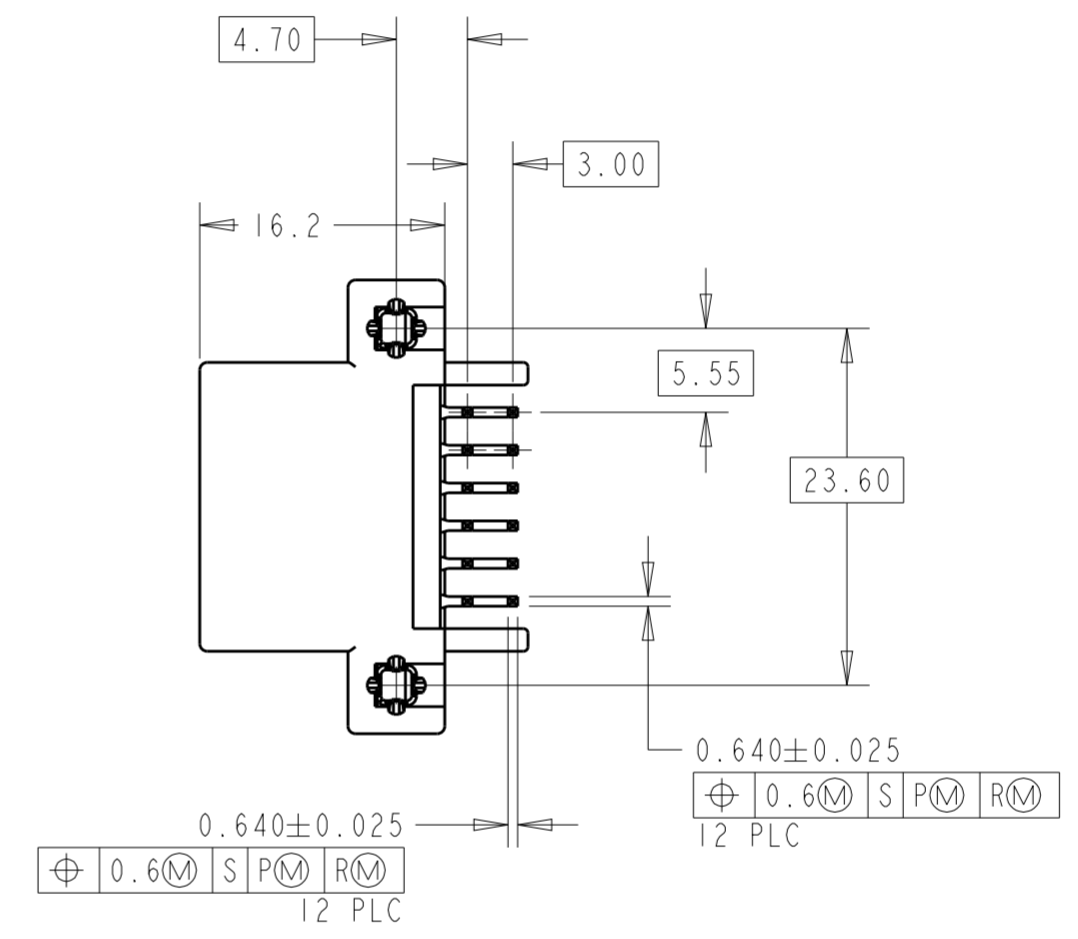

P	LTR	DESCRIPTION	DATE	DWN	APVD
B		REV PER EC 0K80-0079-00	12APR2000	JRB	GEM
B1		REV PER EC 0K80-0139-03	16MAY2003	DJA	SSA
B2		REV PER ECO-20-011283	13AUG2020	GTG	MT

NOTE

1. APPLICABLE P.C. BOARD THICKNESS: 1.6mm
2. TO BE MEASURED BETWEEN \square -Z- AND 2mm FROM \square -Z-
3. NO CRACK PERMISSBLE
4. THE MATING PLUG HOUSING AMP PN 174045
5. DATUMS AND BASIC DIMENSIONS ESTABLISHED BY CUSTOMER.
6. CIRCUIT NUMBER

OBSOLETE	TIN OVER COPPER	POST TIN	BRASS	BLACK	PBT	9-638230-2
	TIN OVER COPPER	TIN OVER COPPER	BRASS	BLACK	PBT	638230-2
	BOARDLOCK FINISH	CONTACT FINISH	CONTACT MATERIAL	COLOR	HOUSING MATERIAL	PART NUMBER

THIS DRAWING IS A CONTROLLED DOCUMENT.

DIMENSIONS:	TOLERANCES UNLESS OTHERWISE SPECIFIED:	DWN Y. PETERSON 24FEB99	TE Connectivity
mm	0 PLC ±0.3	CHK M. MENDYK 24FEB99	
	1 PLC ±0.15	APVD M. MENDYK 24FEB99	
	2 PLC ±	PRODUCT SPEC 108-5244	NAME ASSY, CAP, .040 12P
	3 PLC ±	APPLICATION SPEC	HORZ. MOUNT
	4 PLC ±	WEIGHT	SIZE A2
MATERIAL	ANGLES ±1	CUSTOMER DRAWING	CAGE CODE 00779
	FINISH	SCALE 2/1	DRAWING NO G-638230
		SHEET 1 OF 1	RESTRICTED TO
		REV B2	