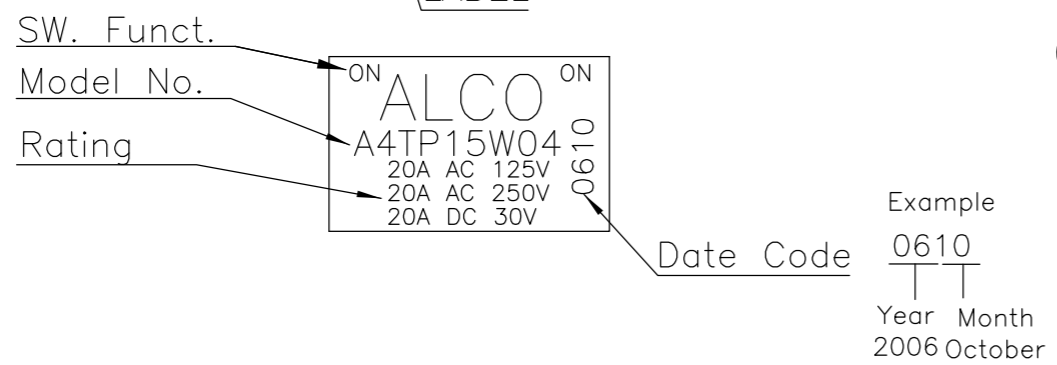

LOC		DIST		REVISIONS			
P	LTR	DESCRIPTION	DATE	DWN	APVD		
B		REVISED PER ECO-13-015855	12OCT2013	KH	RH		

- 1 OPERATING TEMPERATURE -20°C TO +70°C
- 2 OPERATING FORCE MAX 29,4N
- 3 ALL MATERIALS AND FINISHES COMPLY WITH ROHS DIRECTIVE