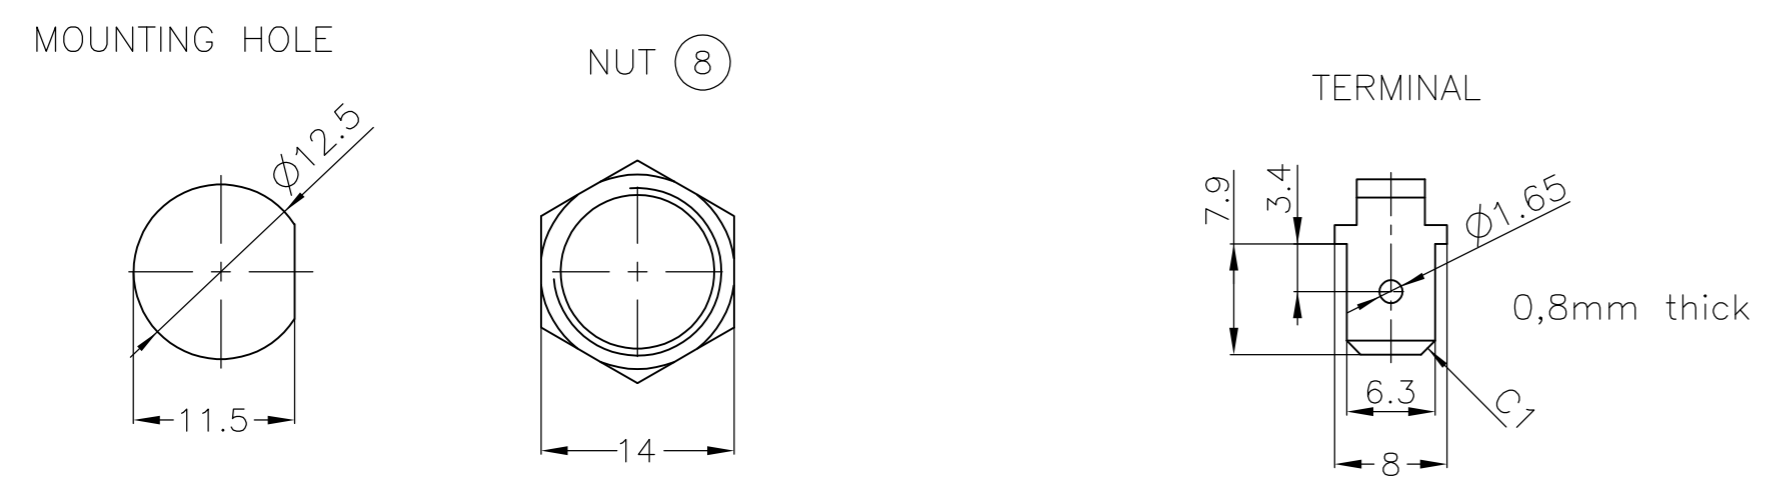

LOC		DIST		REVISIONS			
P	LTR	DESCRIPTION	DATE	DWN	APVD		
B		REVISED PER ECO-13-015855	12OCT2013	KH	RH		

- 1 OPERATING TEMPERATURE -20°C TO +70°C
- 2 OPERATING FORCE MAX 29,4N
- 3 ALL MATERIALS AND FINISHES COMPLY WITH ROHS DIRECTIVE

TE Connectivity  
 POWER TOGGLE SWITCH QUAD POLE  
 PANEL MOUNTING WATERTIGHT

SIZE: A2 CAGE CODE: 00779 DRAWING NO: C=1968504 RESTRICTED TO: -  
 SCALE: 1:1 SHEET: 1 of 1 REV: B