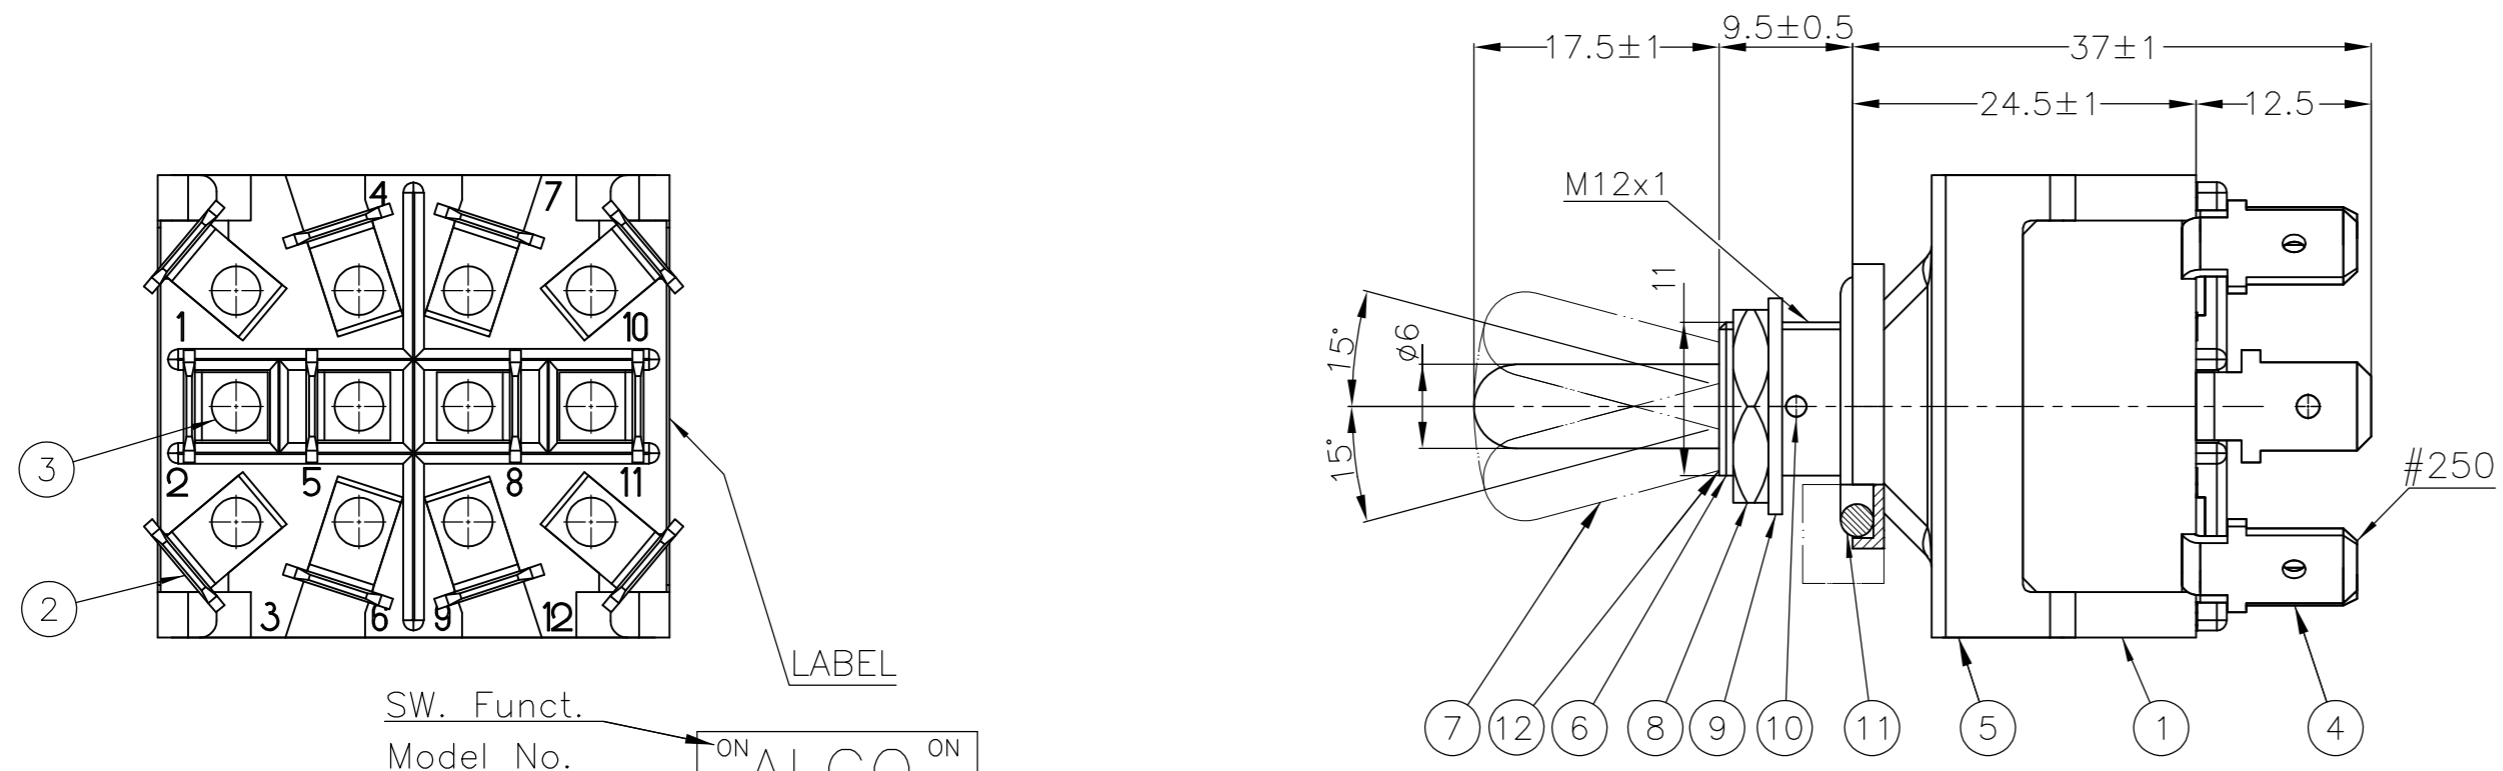

LOC		DIST		REVISIONS			
P	LTR	DESCRIPTION	DATE	DWN	APVD		
B		REVISED PER ECO-13-015855	12OCT2013	KH	RH		

- 1 OPERATING TEMPERATURE -20°C TO +70°C
- 2 OPERATING FORCE MAX 29,4N
- 3 ALL MATERIALS AND FINISHES COMPLY WITH ROHS DIRECTIVE

TE PN	Part	ON	NONE	ON
8-6437630-1	A4TN15W04	ON	NONE	ON
8-6437630-2	A4TP15W04	ON	OFF	ON
8-6437630-3	A4TR15W04	ON	NONE	(ON)
8-6437630-4	A4TS15W04	(ON)	NONE	(ON)

Materials Chart			
1	Case	Phenol Resin	Black
2	F Contact	Silver alloy + Copper	
3	Common	C2700W	
4	Terminal	C2680R	
5	Frame	SPCC	EP-Fe/Zn4/CM
6	Bushing	C3602BD	EP-Cu/Ni3b
7	Actuator	C3602BD	Ep-Cu/Ni3
8	Nut	C3602BD	Ep-Cu/Ni3b
9	L Washer	SK	Ep-Fe/Ni3b
10	Shaft	SUS	
11	Rubber seal	Rubber	Black
12	Insert molded rubber	Waterproofing Rubber	Transparent
PART NO:		PART NAME:	MATERIAL/SURFACE: OPTIONAL DESCRIPTION
TOLERANCES UNLESS OTHERWISE SPECIFIED ACCORDING TO ISO 8015 and ISO 2768-f			

TE Connectivity  
 POWER TOGGLE SWITCH QUAD POLE  
 PANEL MOUNTING WATERTIGHT

SIZE: A2 CAGE CODE: 00779 DRAWING NO: C=1968504 RESTRICTED TO: -  
 SCALE: 1:1 SHEET: 1 of 1 REV: B