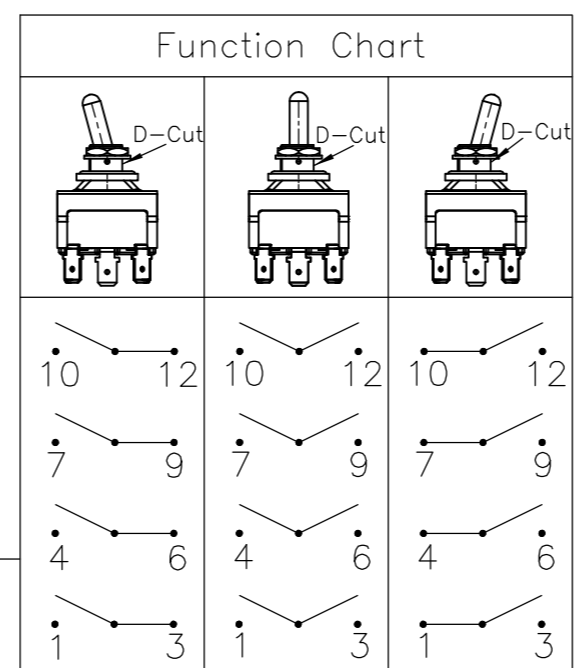

LOC		DIST		REVISIONS			
P	LTR	DESCRIPTION	DATE	DWN	APVD		
B		REVISED PER ECO-13-015855	12OCT2013	KH	RH		

- 1 OPERATING TEMPERATURE -20°C TO +70°C
- 2 OPERATING FORCE MAX 29,4N
- 3 ALL MATERIALS AND FINISHES COMPLY WITH ROHS DIRECTIVE

TE PN	Part	ON	NONE	ON
8-6437630-1	A4TN15W04	ON	NONE	ON
8-6437630-2	A4TP15W04	ON	OFF	ON
8-6437630-3	A4TR15W04	ON	NONE	(ON)
8-6437630-4	A4TS15W04	(ON)	NONE	(ON)

Materials Chart			
1	Case	Phenol Resin	Black
2	F Contact	Silver alloy + Copper	
3	Common	C2700W	
4	Terminal	C2680R	
5	Frame	SPCC	EP-Fe/Zn4/CM
6	Bushing	C3602BD	EP-Cu/Ni3b
7	Actuator	C3602BD	Ep-Cu/Ni3
8	Nut	C3602BD	Ep-Cu/Ni3b
9	L Washer	SK	Ep-Fe/Ni3b
10	Shaft	SUS	
11	Rubber seal	Rubber	Black
12	Insert molded rubber	Waterproofing Rubber	Transparent
PART NO:		PART NAME:	MATERIAL/SURFACE: OPTIONAL DESCRIPTION
TOLERANCES UNLESS OTHERWISE SPECIFIED ACCORDING TO ISO 8015 and ISO 2768-f			

TE Connectivity  
 POWER TOGGLE SWITCH QUAD POLE  
 PANEL MOUNTING WATERTIGHT

SIZE: A2 CAGE CODE: 00779 DRAWING NO: C=1968504 RESTRICTED TO: -  
 SCALE: 1:1 SHEET: 1 of 1 REV: B