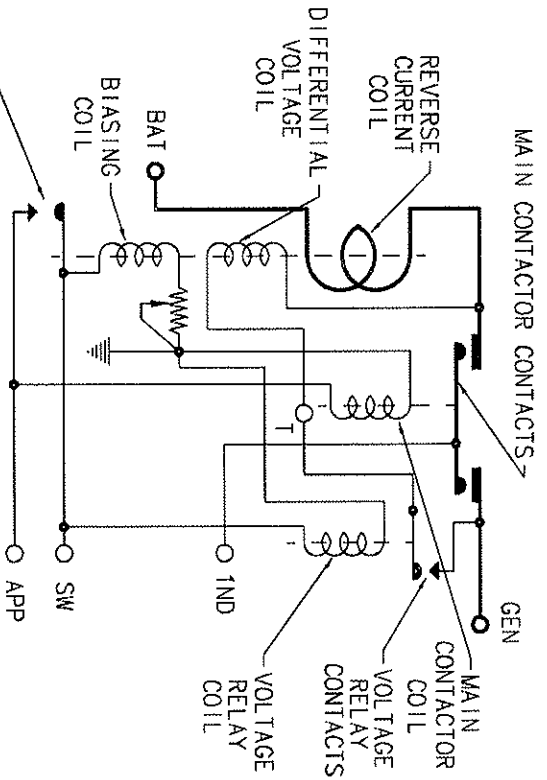

REVISIONS		DESCRIPTION	DATE	APPROVED
N	22769	REDRAWN TO CAEDS: EDIT DIM'S	93/02/13	WS
P	24162	ITEM #1 P/N WAS -001, ADDED. IT 8	93/06/28	WS
R	30491	REF. ADDED, PROPRIETARY NOTE REMOVED	93/06/28	

NOMINAL VOLTAGE 28 VDC
CURRENT RATING-CONTINUOUS 200 AMP
15 SEC 1000 AMP
1 MIN 500 AMP
5 MIN 300 AMP

INTERRUPTING CAPACITY 4500 AMP
REVERSE CURRENT SETTING 6-17 AMP
OVER A VOLTAGE RANGE 27.5±2.5 VDC
CALIBRATED AT 12±1 AMP RC AT 28 VDC & 25±5°C

DIFFERENTIAL VOLTAGE .85±.15 V
MAX WEIGHT 2 lbs 15 oz

DIFFERENTIAL RELAY CONTACTS WILL OPEN WHEN 'SW' IS DE-ENERGIZED AS WELL AS ON REVERSE CURRENT CONFIGURATION CONTROLLED

QTY	PART OR IDENTIFYING NO.	DESCRIPTION	MATERIAL
12	36451-010	CUTOUT ASSEMBLY PRIMARY	
11			
10	07822-000	PLATE - BASE COVER	
9	51200-020	SCREW No. 4x1/4 BINDING HD	S.S.
8	39529-001	OVERLAY	
7	51712-194	WASHER, FLAT 7/16x13/64x.032	BRASS
6	51704-024	WASHER, FLAT 5/8x.390x.064	BRASS
5	51810-054	WASHER, LOCK #10 SPLIT	BRONZE
4	51807-084	WASHER, LOCK 3/8 SPLIT	BRONZE
3	50410-084	NUT, HEX 10-32x3/8x1/8	BRASS
2	50407-164	NUT, HEX 3/8-24x5/8x7/32	BRASS
1	16043-010	PLATE-NAME	

UNLESS OTHERWISE SPECIFIED DIMENSIONS ARE IN INCHES DECIMALS OR FRACTIONS	
2 PL DEC. 3 PL DEC. ANGLES	
.062 ± .062	REF
LOCKHEED-GEORGIA P/N 695792-2	
DASH NO.	APPL. ASSY USED ON
APPLICATION	

HARTMAN ELECTRICAL MANUFACTURING MANSFIELD, OHIO
CUTOUT - REVERSE CURRENT
SIZE CODE IDENT DNG NO. A-700AQ-4
SCALE NONE SHEET