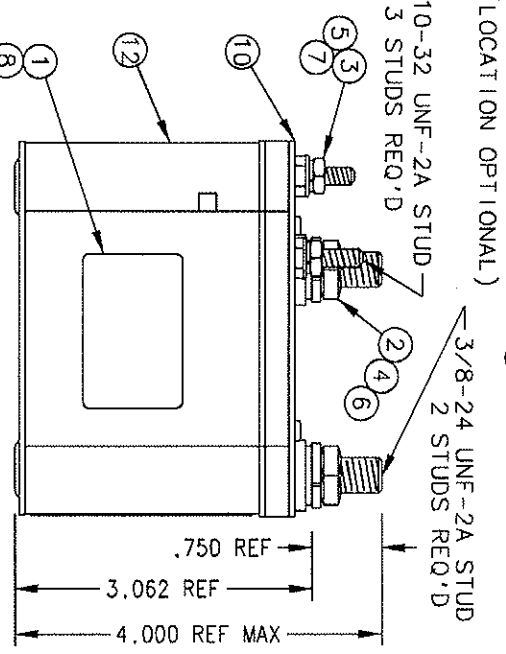

REVISIONS		DESCRIPTION	DATE	APPROVED
N	22769	REDRAWN TO CAEDS: EDIT DIM'S	93/02/13	WS
P	24162	ITEM #1 P/N WAS -001, ADDED. IT 8	93/06/28	WS
R	30491	REF. ADDED, PROPRIETARY NOTE REMOVED	93/06/28	

NOMINAL VOLTAGE 28 VDC
CURRENT RATING-CONTINUOUS 200 AMP
15 SEC 1000 AMP
1 MIN 500 AMP
5 MIN 300 AMP

INTERRUPTING CAPACITY 4500 AMP
REVERSE CURRENT SETTING 6-17 AMP
OVER A VOLTAGE RANGE 27.5±2.5 VDC
CALIBRATED AT 12±1 AMP RC AT 28 VDC & 25±5°C

DIFFERENTIAL VOLTAGE .85±.15 V
MAX WEIGHT 2 lbs 15 oz

DIFFERENTIAL RELAY CONTACTS WILL OPEN WHEN 'SW' IS DE-ENERGIZED AS WELL AS ON REVERSE CURRENT CONFIGURATION CONTROLLED

QTY	PART OR IDENTIFYING NO.	DESCRIPTION	MATERIAL
12	36451-010	CUTOUT ASSEMBLY PRIMARY	
11			
10	07822-000	PLATE - BASE COVER	
9	51200-020	SCREW No. 4x1/4 BINDING HD	S.S.
8	39529-001	OVERLAY	
7	51712-194	WASHER, FLAT 7/16x13/64x.032	BRASS
6	51704-024	WASHER, FLAT 5/8x.390x.064	BRASS
5	51810-054	WASHER, LOCK #10 SPLIT	BRONZE
4	51807-084	WASHER, LOCK 3/8 SPLIT	BRONZE
3	50410-084	NUT, HEX 10-32x3/8x1/8	BRASS
2	50407-164	NUT, HEX 3/8-24x5/8x7/32	BRASS
1	16043-010	PLATE-NAME	

UNLESS OTHERWISE SPECIFIED DIMENSIONS ARE IN INCHES DECIMALS OR FRACTIONS	
2 PL DEC. 3 PL DEC. ANGLES	
.062 ± .062	REF
LOCKHEED-GEORGIA P/N 695792-2	
DASH NO.	APPL. ASSY USED ON
APPLICATION	

HARTMAN ELECTRICAL MANUFACTURING MANSFIELD, OHIO
CUTOUT - REVERSE CURRENT
SIZE CODE IDENT DNG NO. A-700AQ-4
SCALE NONE SHEET