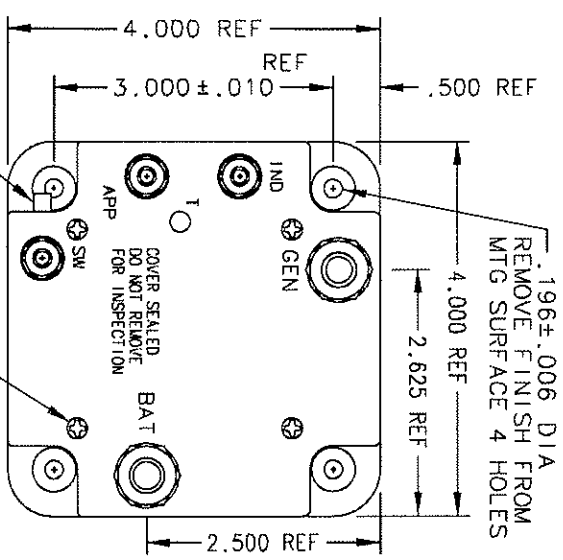

REVISIONS		DESCRIPTION	DATE	APPROVED
N	22769	REDRAWN TO CAEDS: EDIT DIM'S	93/02/13	WS
P	24162	ITEM #1 P/N WAS -001, ADDED. IT 8	93/06/28	WS
R	30491	REF. ADDED, PROPRIETARY NOTE REMOVED	93/06/28	

NOMINAL VOLTAGE 28 VDC
CURRENT RATING-CONTINUOUS 200 AMP
15 SEC 1000 AMP
1 MIN 500 AMP
5 MIN 300 AMP

INTERRUPTING CAPACITY 4500 AMP
REVERSE CURRENT SETTING 6-17 AMP
OVER A VOLTAGE RANGE 27.5±2.5 VDC
CALIBRATED AT 12±1 AMP RC AT 28 VDC & 25±5°C

DIFFERENTIAL VOLTAGE .85±.15 V
MAX WEIGHT 2 lbs 15 oz

DIFFERENTIAL RELAY CONTACTS WILL OPEN WHEN 'SW' IS DE-ENERGIZED AS WELL AS ON REVERSE CURRENT CONFIGURATION CONTROLLED

QTY	PART OR IDENTIFYING NO.	DESCRIPTION	MATERIAL
12	36451-010	CUTOUT ASSEMBLY PRIMARY	
11			
10	07822-000	PLATE - BASE COVER	
9	51200-020	SCREW No. 4x1/4 BINDING HD	S.S.
8	39529-001	OVERLAY	
7	51712-194	WASHER, FLAT 7/16x13/64x.032	BRASS
6	51704-024	WASHER, FLAT 5/8x.390x.064	BRASS
5	51810-054	WASHER, LOCK #10 SPLIT	BRONZE
4	51807-084	WASHER, LOCK 3/8 SPLIT	BRONZE
3	50410-084	NUT, HEX 10-32x3/8x1/8	BRASS
2	50407-164	NUT, HEX 3/8-24x5/8x7/32	BRASS
1	16043-010	PLATE-NAME	

UNLESS OTHERWISE SPECIFIED DIMENSIONS ARE IN INCHES DECIMALS OR FRACTIONS	
2 PL DEC. 3 PL DEC. ANGLES	
.062 ± .062	REF
LOCKHEED-GEORGIA P/N 695792-2	
DASH NO.	APPL. ASSY USED ON
APPLICATION	

HARTMAN ELECTRICAL MANUFACTURING MANSFIELD, OHIO
CUTOUT - REVERSE CURRENT
SIZE CODE IDENT DNG NO. A-700AQ-4
SCALE NONE SHEET