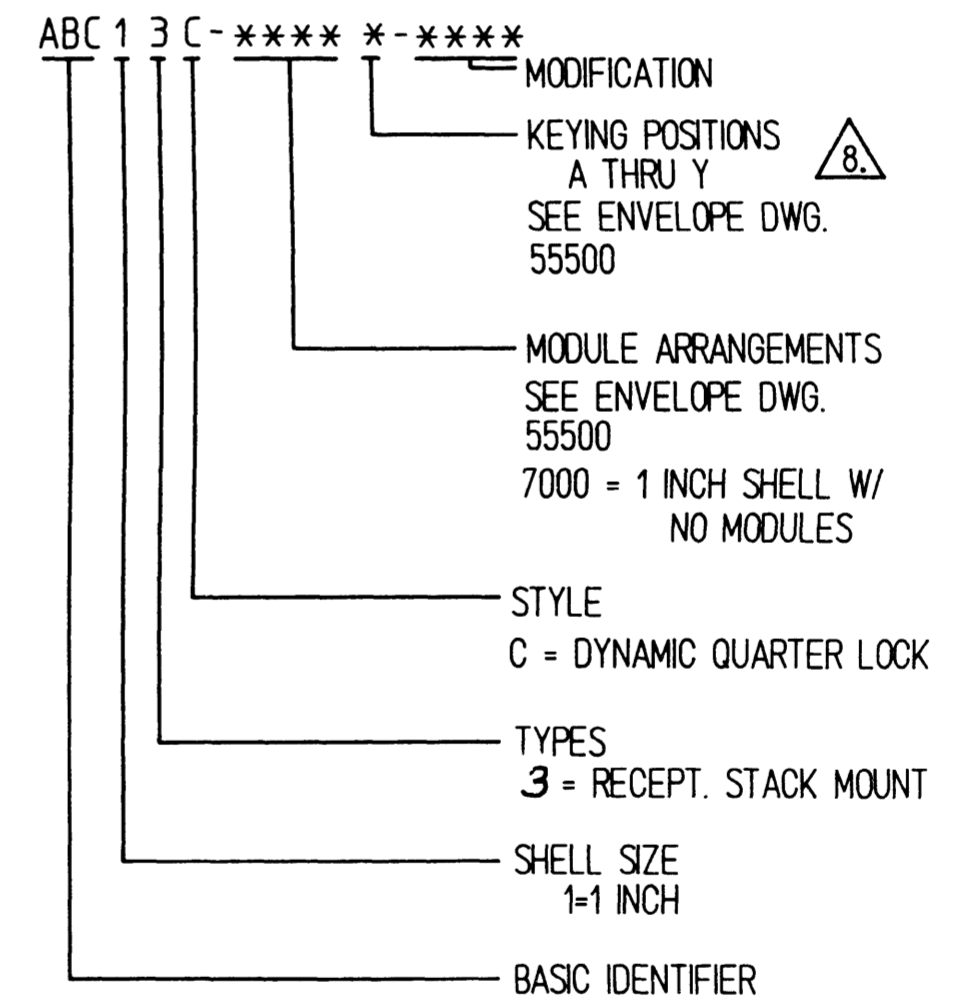

A ABC13C-*****

REV	DESCRIPTION	DATE	APPROVED
N/C	NEW RELEASE PER E. O. A 9887	6/16/89	L.L.A.
A	REVISED PER E.O. A10205	11-5-92	P

8. WHEN NO LETTER IS CALLED OUT KEYING PINS ARE SHIPPED LOOSE AND INSTALLED BY CUSTOMER EXAMPLE P/N: ABC13C-7000. IF LETTER A-Y IS CALLED OUT FACTORY INSTALLS KEYING PINS EXAMPLE P/N ABC13C-7000A.

- FOR INSERT ARRANGEMENTS AND KEYING POSITIONS SEE ENVELOPE DRAWING 55500.
- SEE DEUTSCH ENVELOPE DRAWINGS FOR CRIMP TOOL AND POSITIONER AND SOCKET CONTACTS 12336-** AND PIN CONTACTS 12331-**.
- MATES WITH ABC PLUG CONNECTOR.
- FINISH: SHELL DEUTSCH SPECIAL METALIZED SURFACE.
- MATERIAL: SHELL COMPOSITE MATERIAL. METAL COMPONENTS STAINLESS STEEL.
- FOR AVAILABILITY CONSULT FACTORY.
- DIMENSIONS ARE IN INCHES UNLESS OTHERWISE SPECIFIED.