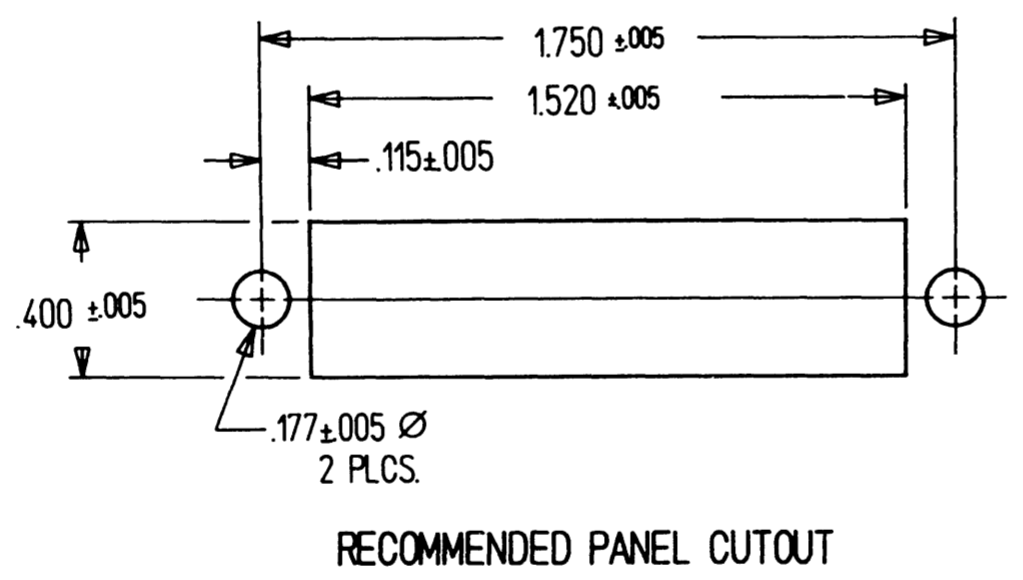

A ABC13C-*****

REV	DESCRIPTION	DATE	APPROVED
N/C	NEW RELEASE PER E. O. A 9887	6/16/89	L.L.A.
A	REVISED PER E.O. A10205	11-5-92	P

8. WHEN NO LETTER IS CALLED OUT KEYING PINS ARE SHIPPED LOOSE AND INSTALLED BY CUSTOMER EXAMPLE P/N: ABC13C-7000. IF LETTER A-Y IS CALLED OUT FACTORY INSTALLS KEYING PINS EXAMPLE P/N ABC13C-7000A.

- FOR INSERT ARRANGEMENTS AND KEYING POSITIONS SEE ENVELOPE DRAWING 55500.
- SEE DEUTSCH ENVELOPE DRAWINGS FOR CRIMP TOOL AND POSITIONER AND SOCKET CONTACTS 12336-** AND PIN CONTACTS 12331-**.
- MATES WITH ABC PLUG CONNECTOR.
- FINISH: SHELL DEUTSCH SPECIAL METALIZED SURFACE.
- MATERIAL: SHELL COMPOSITE MATERIAL. METAL COMPONENTS STAINLESS STEEL.
- FOR AVAILABILITY CONSULT FACTORY.
- DIMENSIONS ARE IN INCHES UNLESS OTHERWISE SPECIFIED.

NOTE:

SIGNATURE & DATE	
DR	TIM HOLT 5/3/89
CHK	L.L.A. 6/16/89
PE	TIM HOLT 5/3/89
APPD	
SCALE	NONE
WT	

RECEPTACLE
1 INCH
STACK MOUNTING
DYNAMIC QUARTER LOCK COUPLING
ABC CONNECTOR
ENVELOPE

MATERIAL CODE	
CP	DEUTSCH ENGINEERED CONNECTING DEVICES Municipal Airport Banning, California
C	ABC13C-*****
DWG SIZE	CODE 11139 SHEET 1 OF 1