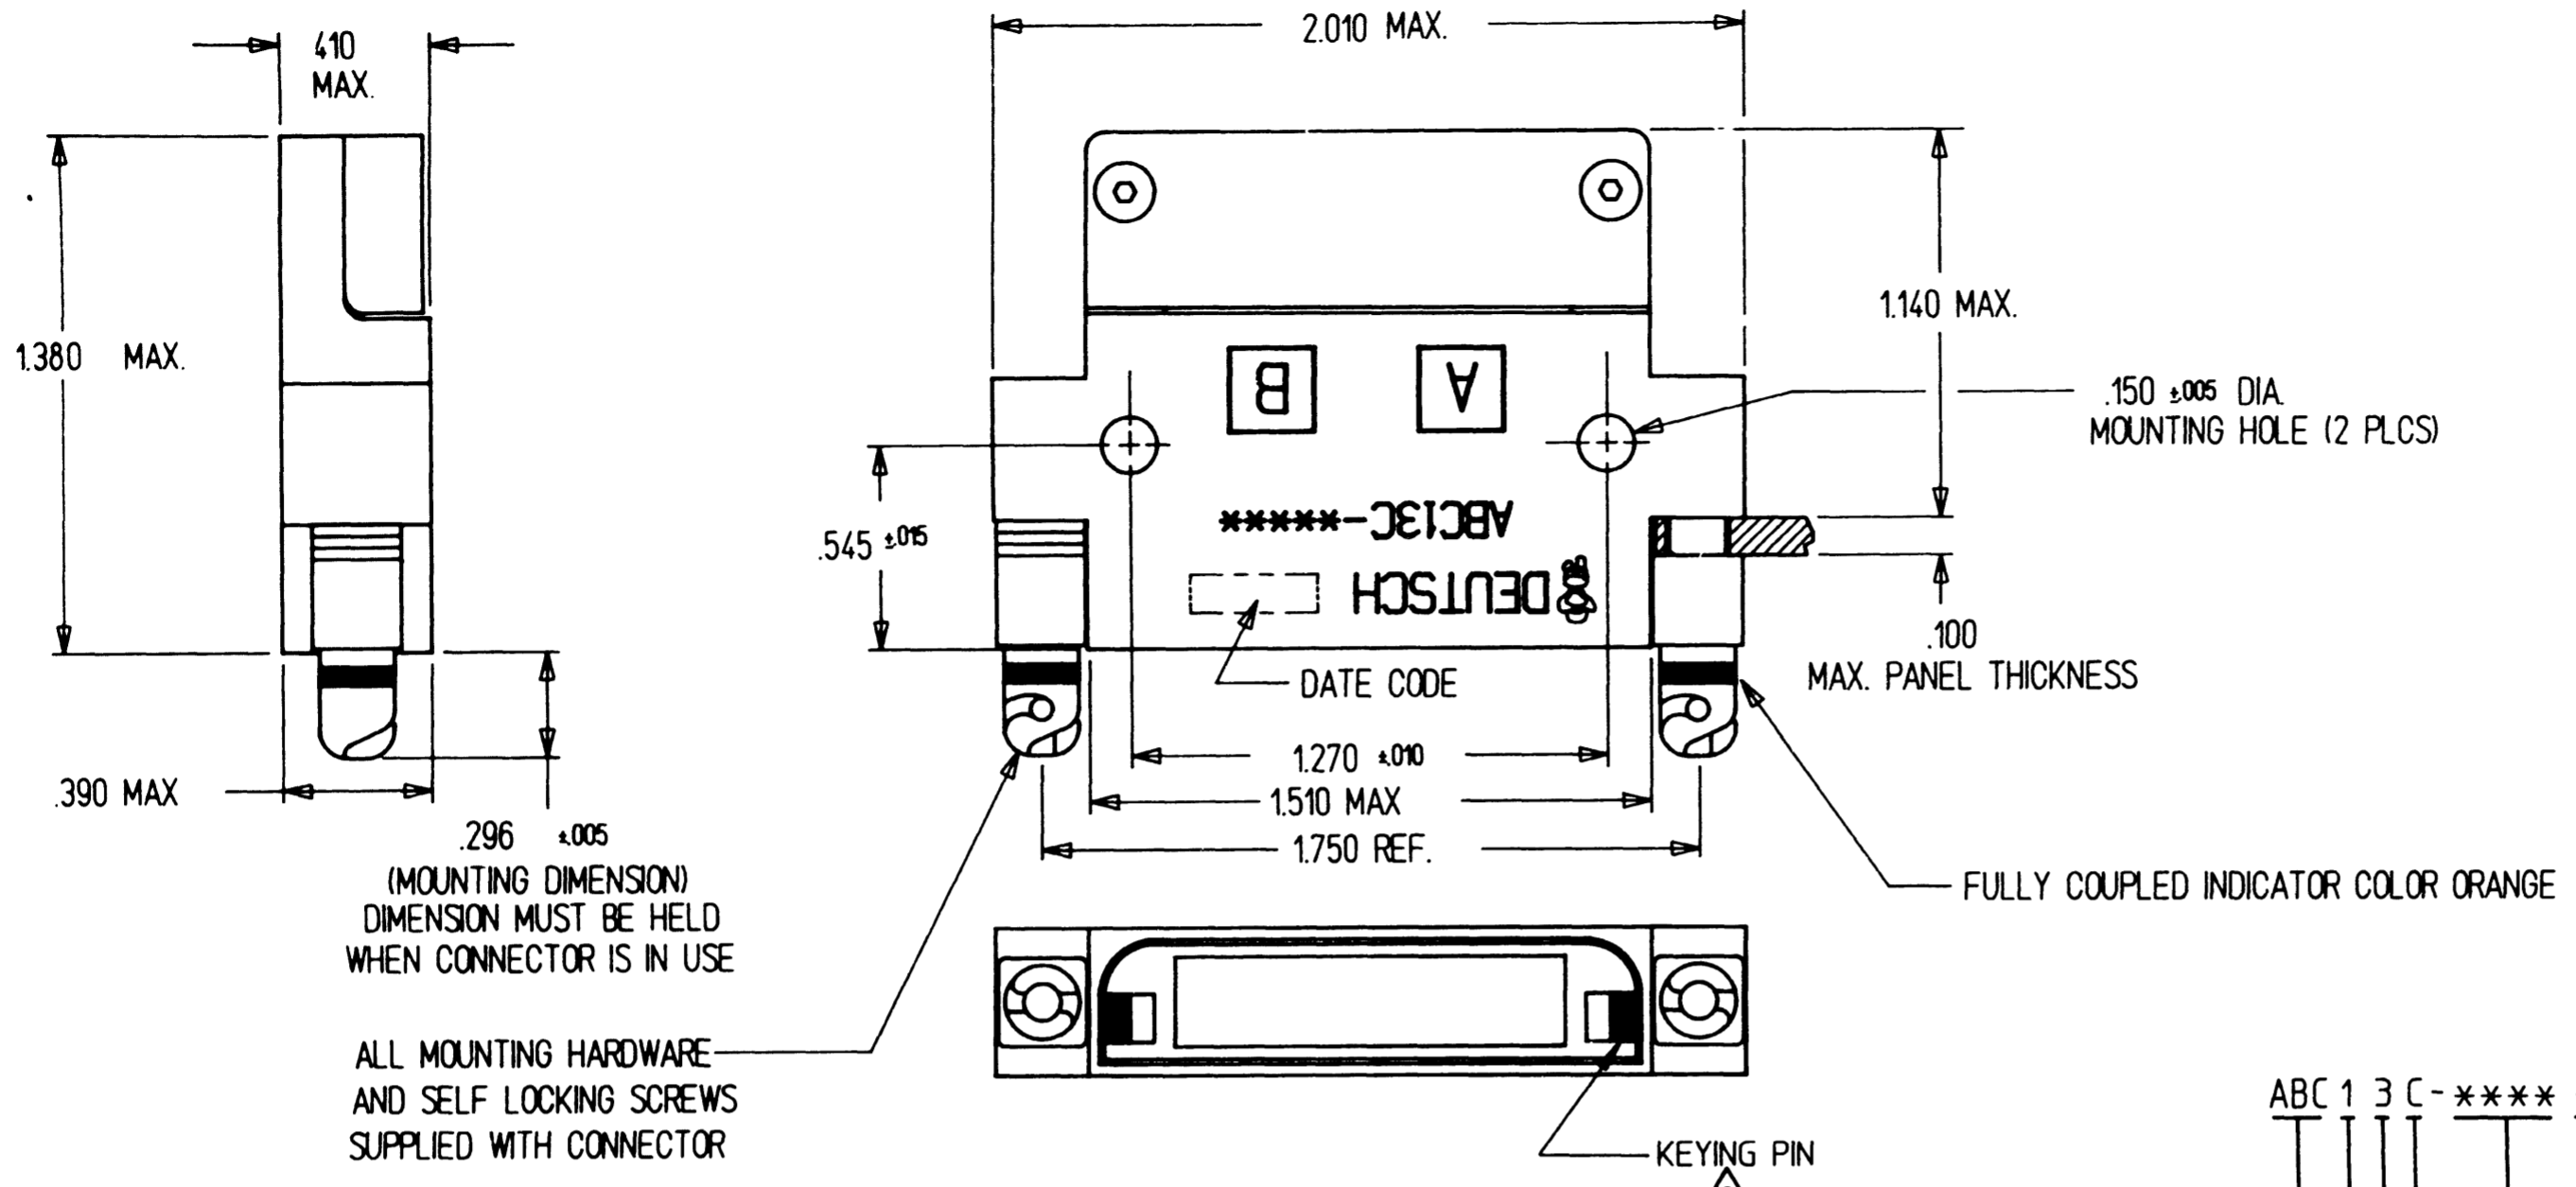

A ABC13C-*****

REV	DESCRIPTION	DATE	APPROVED
N/C	NEW RELEASE PER E. O. A 9887	6/16/89	L.L.A.
A	REVISED PER E.O. A10205	11-5-92	P

8. WHEN NO LETTER IS CALLED OUT KEYING PINS ARE SHIPPED LOOSE AND INSTALLED BY CUSTOMER EXAMPLE P/N: ABC13C-7000. IF LETTER A-Y IS CALLED OUT FACTORY INSTALLS KEYING PINS EXAMPLE P/N ABC13C-7000A.

- FOR INSERT ARRANGEMENTS AND KEYING POSITIONS SEE ENVELOPE DRAWING 55500.
- SEE DEUTSCH ENVELOPE DRAWINGS FOR CRIMP TOOL AND POSITIONER AND SOCKET CONTACTS 12336-** AND PIN CONTACTS 12331-**.
- MATES WITH ABC PLUG CONNECTOR.
- FINISH: SHELL DEUTSCH SPECIAL METALIZED SURFACE.
- MATERIAL: SHELL COMPOSITE MATERIAL. METAL COMPONENTS STAINLESS STEEL.
- FOR AVAILABILITY CONSULT FACTORY.
- DIMENSIONS ARE IN INCHES UNLESS OTHERWISE SPECIFIED.

NOTE:

SIGNATURE & DATE	
DR	TIM HOLT 5/3/89
CHK	L.L.A. 6/16/89
PE	TIM HOLT 5/3/89
APPD	
SCALE	NONE
WT	

RECEPTACLE
1 INCH
STACK MOUNTING
DYNAMIC QUARTER LOCK COUPLING
ABC CONNECTOR
ENVELOPE

MATERIAL CODE	
CP	DEUTSCH ENGINEERED CONNECTING DEVICES Municipal Airport Banning, California
C	ABC13C-*****
DWG SIZE	CODE 11139 SHEET 1 OF 1