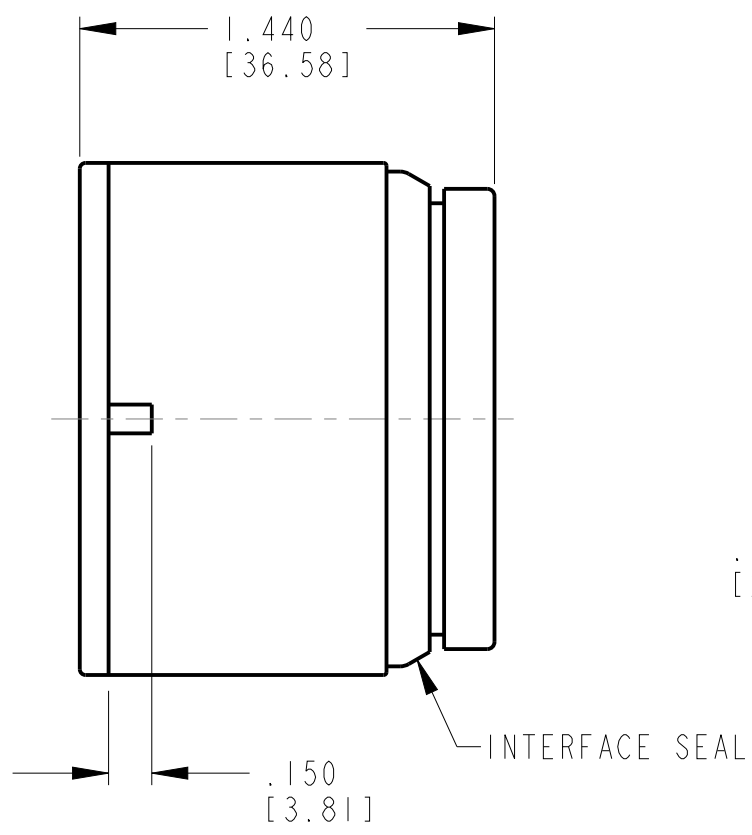

- 6. MATERIAL- PLUG: PLASTIC; SEAL/GROMMET: RUBBER; THREADED INSERT: STEEL.
- 5. THIS PLUG MATES WITH AEC14-40P\*-\*\*\*\* AND AEC17-40P\*-\*\*\*\* RECEPTACLE. (\*=A,B,C,D KEYS; \*\*\*\*=ALL MODIFICATIONS). CONSULT FACTORY FOR MODS.
- 4. FOR CONTACTS AND WIRE PERFORMANCE AND APPLICATION CHARACTERISTICS, SEE ENVELOPE DRAWING 0425-015-0000.
- 3. PLUG SUPPLIED WITH DUST CAP. (NOT SHOWN).
- 2. DIMENSION TOLERANCE:  $\pm .025$  [.635].
- 1. DIMENSIONS ARE IN INCHES [mm].

NOTES:

MIN. INSUL. OD [mm]	MAX. INSUL. OD [mm]	WIRE RANGE [mm <sup>2</sup> ] REF ONLY
.100 [2.540]	.134 [3.404]	14-20 AWG [2.0-0.50]

SIGNATURE & DATE	
DR	J. APOSTOL 07NOV2012
CHK	D. HASIBUAN 11/7/12
PE	D. HASIBUAN 11/7/12
APPD	D. MEYER 11/8/12
SCALE NONE	WT _____

**PLUG**  
**40 SIZE 16**  
**KEY: U**  
**AEC SERIES**

ENVELOPE

EP	MATL. CODE
3850 INDUSTRIAL AVE. HEMET, CA 92545	
B	AEC16-40SU
DWG SIZE	CODE 11139 SHEET   OF