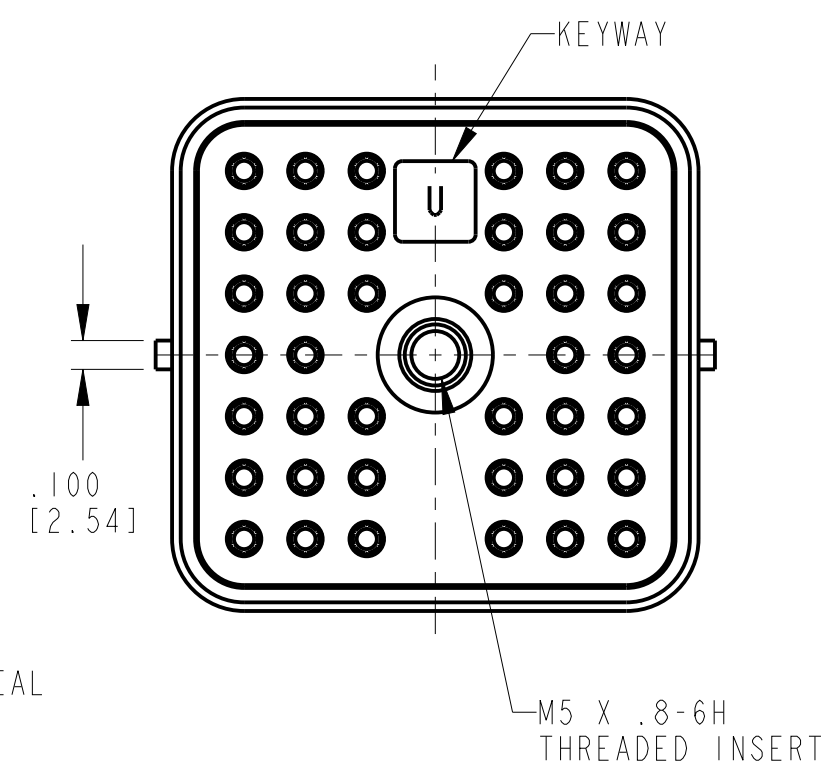

- 6. MATERIAL- PLUG: PLASTIC; SEAL/GROMMET: RUBBER; THREADED INSERT: STEEL.
- 5. THIS PLUG MATES WITH AEC14-40P\*-\*\*\*\* AND AEC17-40P\*-\*\*\*\* RECEPTACLE. (\*=A,B,C,D KEYS; \*\*\*\*=ALL MODIFICATIONS). CONSULT FACTORY FOR MODS.
- 4. FOR CONTACTS AND WIRE PERFORMANCE AND APPLICATION CHARACTERISTICS, SEE ENVELOPE DRAWING 0425-015-0000.
- 3. PLUG SUPPLIED WITH DUST CAP. (NOT SHOWN).
- 2. DIMENSION TOLERANCE:  $\pm .025$  [.635].
- 1. DIMENSIONS ARE IN INCHES [mm].

NOTES:

MIN. INSUL. OD [mm]	MAX. INSUL. OD [mm]	WIRE RANGE [mm <sup>2</sup> ] REF ONLY
.100 [2.540]	.134 [3.404]	14-20 AWG [2.0-0.50]

SIGNATURE & DATE	
DR	J. APOSTOL 07NOV2012
CHK	D. HASIBUAN 11/7/12
PE	D. HASIBUAN 11/7/12
APPD	D. MEYER 11/8/12
SCALE NONE	WT _____

**PLUG**  
**40 SIZE 16**  
**KEY: U**  
**AEC SERIES**

ENVELOPE

EP	MATL. CODE
3850 INDUSTRIAL AVE. HEMET, CA 92545	
B	AEC16-40SU
DWG SIZE	CODE 11139 SHEET   OF