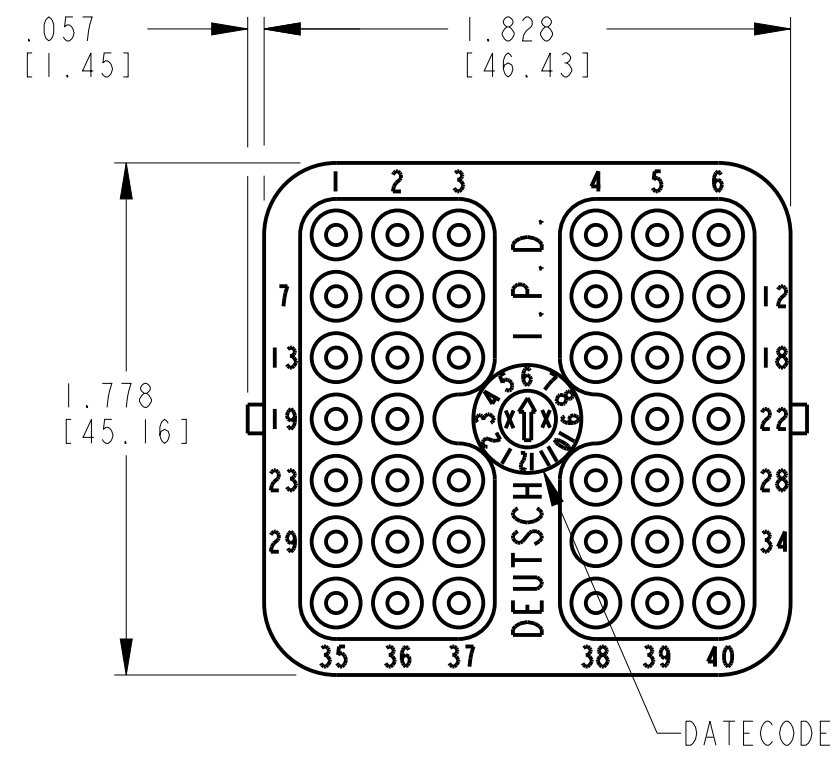

- 6. MATERIAL- PLUG: PLASTIC; SEAL/GROMMET: RUBBER; THREADED INSERT: STEEL.
- 5. THIS PLUG MATES WITH AEC14-40P\*-\*\*\*\* AND AEC17-40P\*-\*\*\*\* RECEPTACLE. (\*=A,B,C,D KEYS; \*\*\*\*=ALL MODIFICATIONS). CONSULT FACTORY FOR MODS.
- 4. FOR CONTACTS AND WIRE PERFORMANCE AND APPLICATION CHARACTERISTICS, SEE ENVELOPE DRAWING 0425-015-0000.
- 3. PLUG SUPPLIED WITH DUST CAP. (NOT SHOWN).
- 2. DIMENSION TOLERANCE:  $\pm .025$  [.635].
- 1. DIMENSIONS ARE IN INCHES [mm].

NOTES:

MIN. INSUL. OD [mm]	MAX. INSUL. OD [mm]	WIRE RANGE [mm <sup>2</sup> ] REF ONLY
.100 [2.540]	.134 [3.404]	14-20 AWG [2.0-0.50]

SIGNATURE & DATE	
DR	J. APOSTOL 07NOV2012
CHK	D. HASIBUAN 11/7/12
PE	D. HASIBUAN 11/7/12
APPD	D. MEYER 11/8/12
SCALE NONE	WT _____

**PLUG**  
**40 SIZE 16**  
**KEY: U**  
**AEC SERIES**

ENVELOPE

EP	MATL. CODE
3850 INDUSTRIAL AVE. HEMET, CA 92545	
B	AEC16-40SU
DWG SIZE	CODE 11139 SHEET   OF