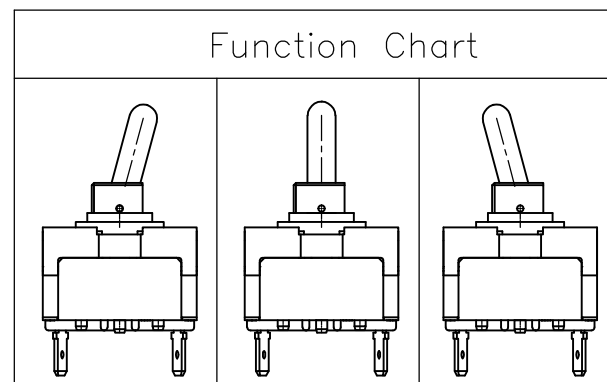

Function Chart

TE PN	Part	Terminals 1 and 3		Terminals 1 and 3
7-6437630-3	AWTA1504	ON	NONE	OFF

(ON) : momentary action
 OFF : mechanical position without electrical connection
 NONE : no mechanical position

THIS DRAWING IS A CONTROLLED DOCUMENT. DWN WEIDEN 05JAN2007

DIMENSIONS: mm TOLERANCES UNLESS OTHERWISE SPECIFIED:

0 PLC	± -
1 PLC	± -
2 PLC	± -
3 PLC	± -
4 PLC	± -
ANGLES	± -

MATERIAL: - FINISH: -

TE Connectivity
 POWER TOGGLE SWITCH SINGLE CONTACT
 PANEL HOUSING WATERTIGHT