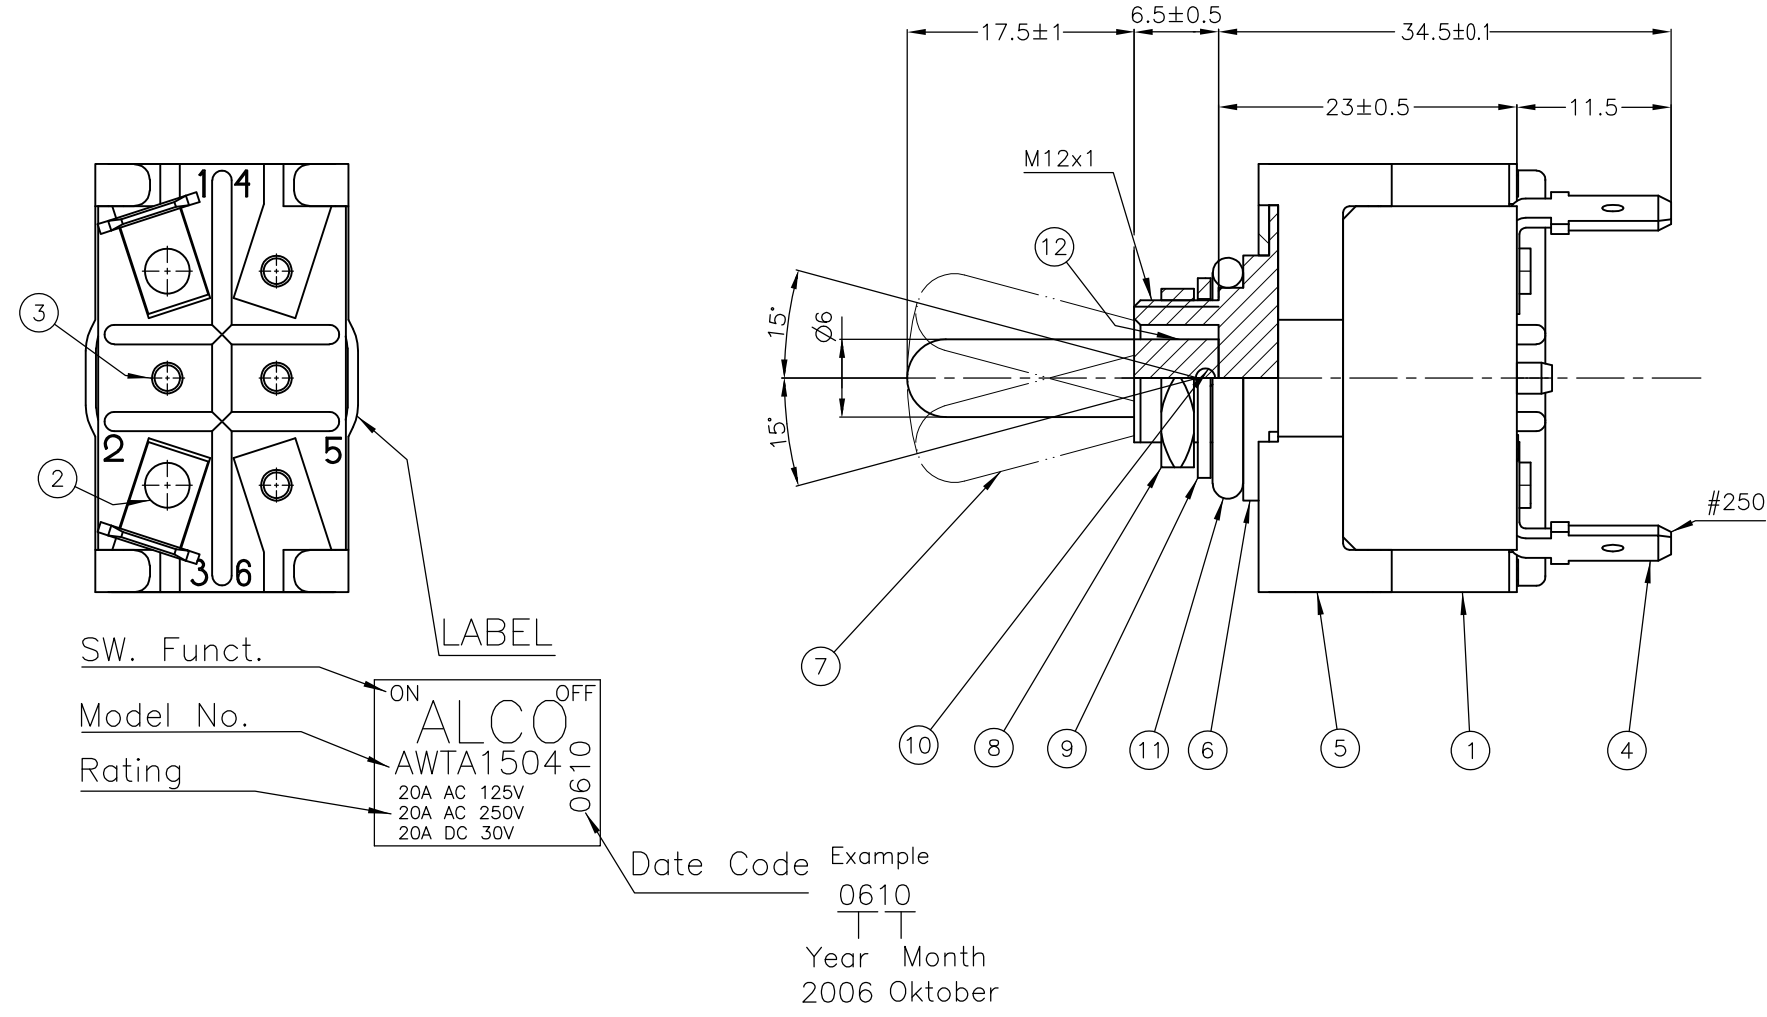

THIS DRAWING IS UNPUBLISHED. RELEASED FOR PUBLICATION
© COPYRIGHT - By - ALL RIGHTS RESERVED.

LOC		DIST		REVISIONS			
P	LTR	DESCRIPTION		DATE	DWN	APVD	
B		REVISED PER ECO-13-015855		11OCT2013	KH	RH	

MOUNTING HOLE

NUT ⑧

- 1 OPERATING TEMPERATURE -20°C to +70°C
- 2 OPERATING FORCE MAX 29,4N
- 3 ALL MATERIALS AND FINISHES COMPLY WITH ROHS DIRECTIVE

Specifications

Rating	Initial Contact Resistance	Insulation Resistance	Dielectric Strength	Endurance
AC 125V 20A AC 250V 20A DC 30V 20A	MAX 10 milliohms at DC 2~4V 1A	MIN 1000 M Ohms at DC 500V	AC 1,5kV/1 min (AC 1,8kV/1 sec)	Electrically 20.000 cycles at 20 cycles/min (rated load resistive) Mechanically 40.000 cycles at 20 cycles/min