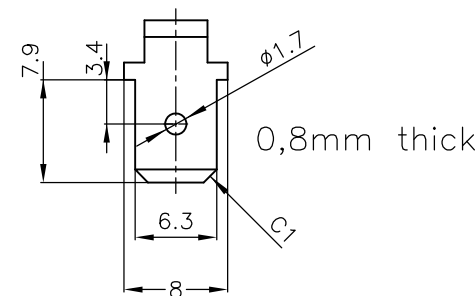

TERMINAL #250

- 1 OPERATING TEMPERATURE -20°C to +70°C
- 2 OPERATING FORCE MAX 29,4N
- 3 ALL MATERIALS AND FINISHES COMPLY WITH ROHS DIRECTIVE

Specifications

Rating	Initial Contact Resistance	Insulation Resistance	Dielectric Strength	Endurance
AC 125V 20A AC 250V 20A DC 30V 20A	MAX 10 milliohms at DC 2~4V 1A	MIN 1000 M Ohms at DC 500V	AC 1,5kV/1 min (AC 1,8kV/1 sec)	Electrically 20.000 cycles at 20 cycles/min (rated load resistive) Mechanically 40.000 cycles at 20 cycles/min