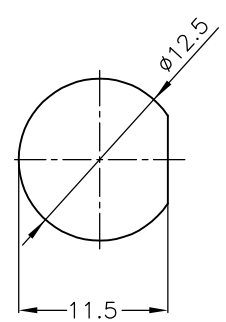

MOUNTING HOLE