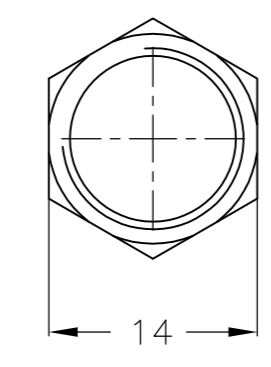

MOUNTING HOLE

NUT (8)

TERMINAL #250

MATERIALS CHART			
1	Case	PM-EG	
2	F Contact	Silver alloy + C3602BD	
3	Common Contact	C3602BD	
4	Terminal	C2680R	
5	Frame	SPCC	EP-Fe/Zn4/CM
6	Bushing	Zinc alloy	EP-Zn/Cu5,Ni10b
7	Actuator	C3602BD-F	Ep-Cu/Ni3
8	Nut	C3602BD	Ep-Cu/Ni3b
9	L Washer	SK-5	Ep-Fe/Ni3b
10	Shaft	SUS	
11	Rubber seal	NBR	
12	Insert molded rubber	Silcon rubber	