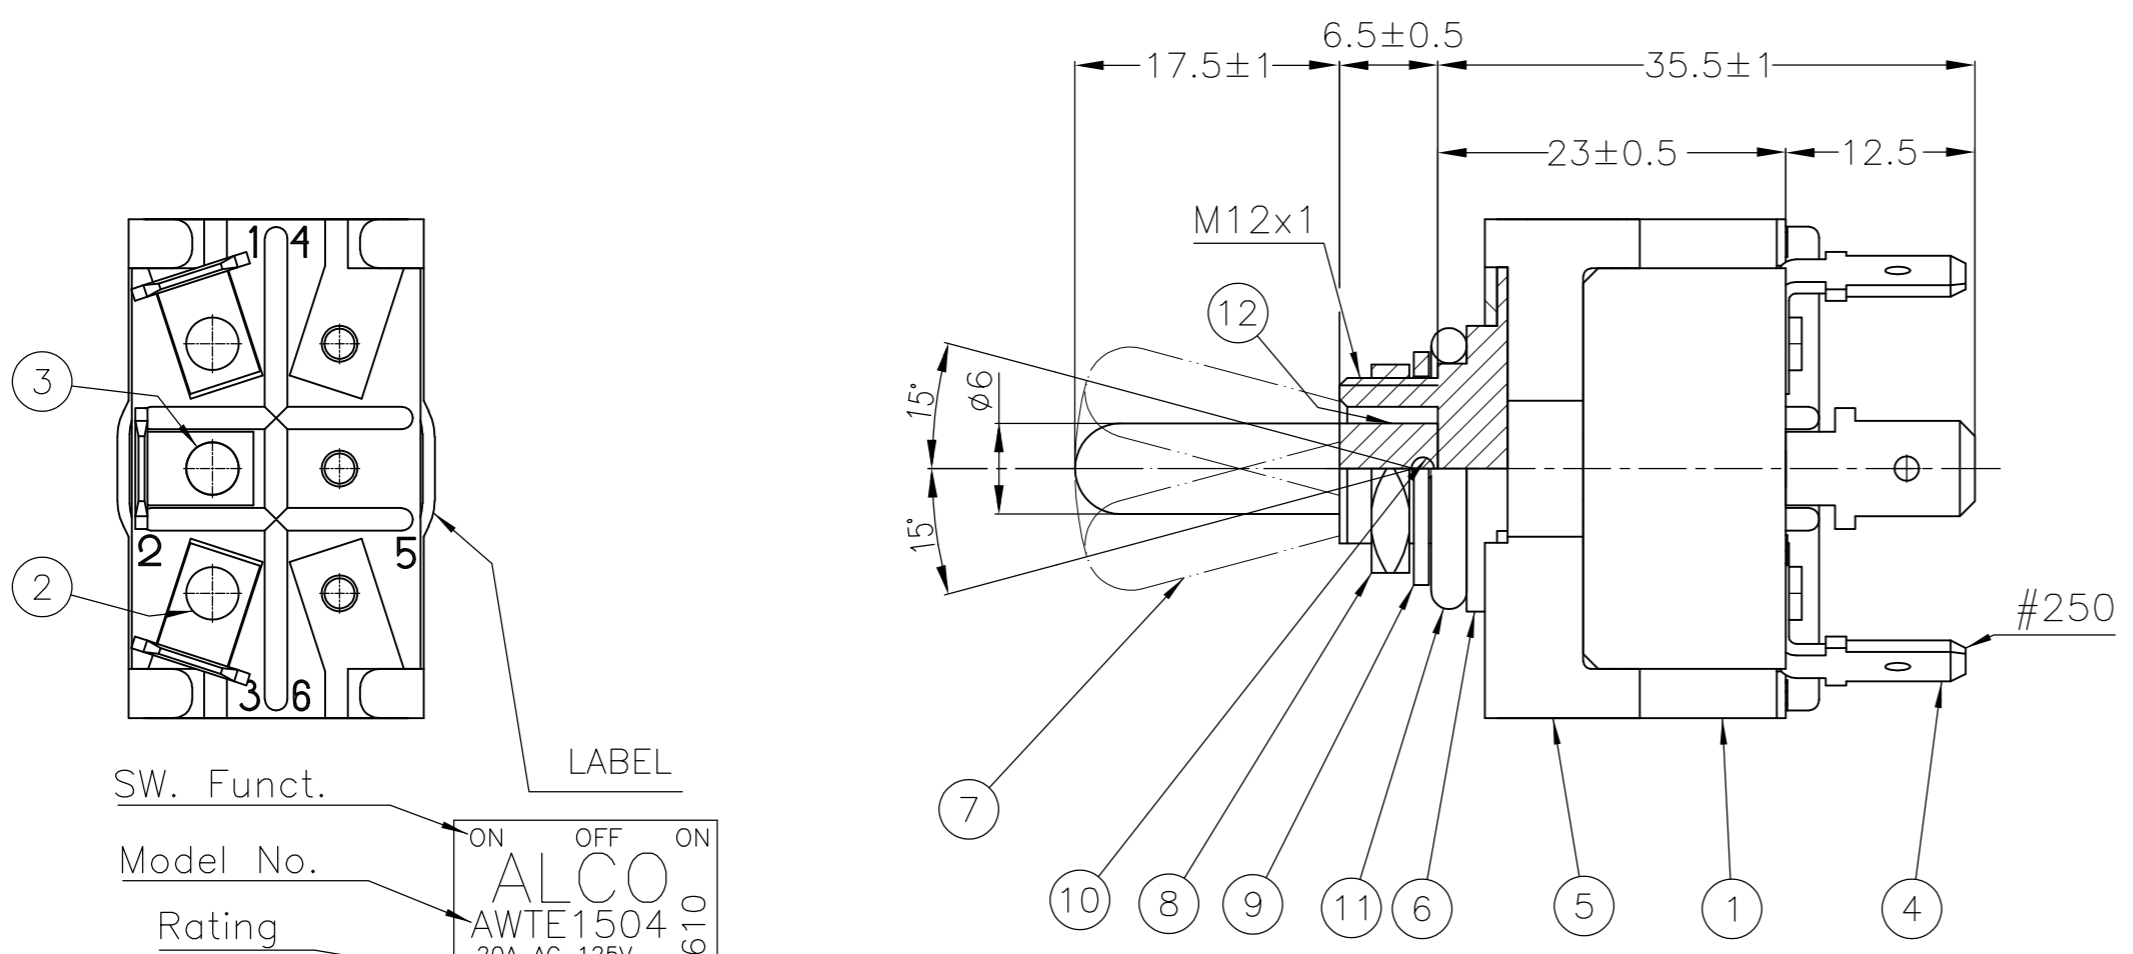

THIS DRAWING IS UNPUBLISHED. RELEASED FOR PUBLICATION
© COPYRIGHT - By - ALL RIGHTS RESERVED.

REVISONS		DATE	DWN	APVD
P	LTR	DESCRIPTION		
C		REVISED PER ECO-13-015855	10OCT2013	KH RH