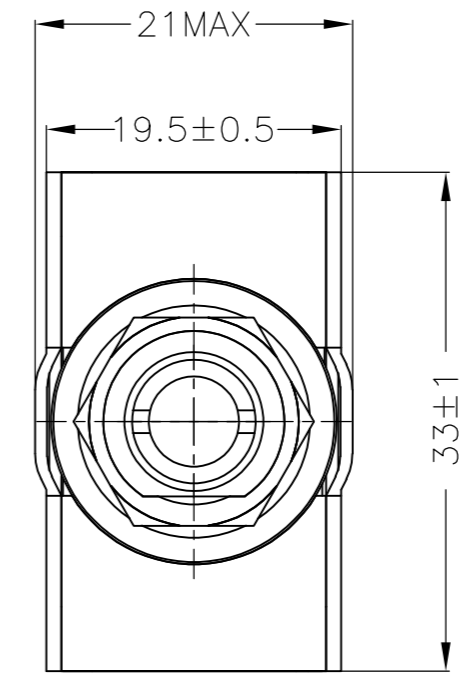

THIS DRAWING IS UNPUBLISHED. RELEASED FOR PUBLICATION
© COPYRIGHT - By - ALL RIGHTS RESERVED.

REVISONS		DATE	DWN	APVD
P	LTR	DESCRIPTION		
C		REVISED PER ECO-13-015855	10OCT2013	KH RH

DATE CODE
EXAMPLE
0610
Year Month
2006 Oktober

- 1 OPERATING TEMPERATURE -20°C TO +70°C
- 2 OPERATING FORCE MAX 29,4N
- 3 ALL MATERIALS AND FINISHES COMPLY WITH ROHS DIRECTIVE

Specifications				
Rating	Initial Contact Resistance	Insulation Resistance	Dielectric Strength	Endurance
AC 125V 20A AC 250V 20A DC 30V 20A	MAX 10 milliohms at DC 2 ~ 4V 1A	MIN 1000 M Ohms at DC 500V	AC 1,5kV/1 min (AC 1,8kV/1 sec)	electrically 20.000 cycles at 20 cycles/min (rated load resistive) mechanically 40.000 cycles at 20 cycles/min