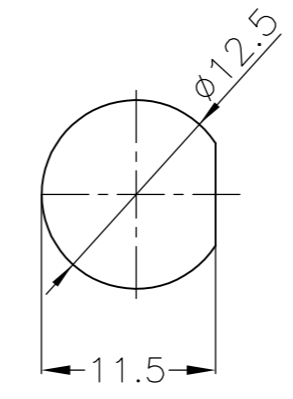

MOUNTING HOLE

NUT (8)

TERMINAL #250

MATERIALS CHART			
1	Case	PM-EG	
2	F Contact	Silver alloy + C3602BD	
3	Common Contact	C3602BD	
4	Terminal	C2680R	
5	Frame	SPCC	EP-Fe/Zn4/CM
6	Bushing	Zinc alloy	EP-Zn/Cu5,Ni10b
7	Actuator	C3602BD-F	Ep-Cu/Ni3
8	Nut	C3602BD	Ep-Cu/Ni3b
9	L Washer	SK-5	Ep-Fe/Ni3b
10	Shaft	SUS	
11	Rubber seal	NBR	
12	Insert molded rubber	Silcon rubber	