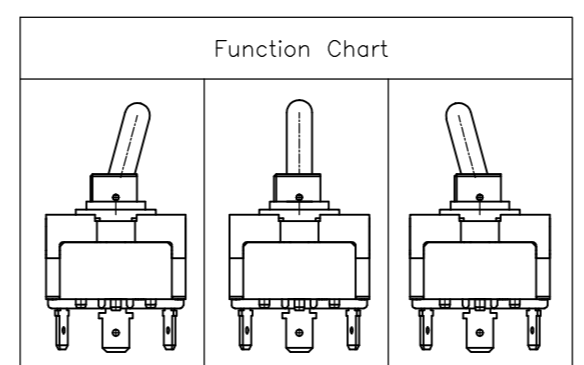

MOUNTING HOLE

NUT (8)

TERMINAL #250

MATERIALS CHART			
1	Case	PM-EG	
2	F Contact	Silver alloy + C3602BD	
3	Common Contact	C3602BD	
4	Terminal	C2680R	
5	Frame	SPCC	EP-Fe/Zn4/CM
6	Bushing	Zinc alloy	EP-Zn/Cu5,Ni10b
7	Actuator	C3602BD-F	Ep-Cu/Ni3
8	Nut	C3602BD	Ep-Cu/Ni3b
9	L Washer	SK-5	Ep-Fe/Ni3b
10	Shaft	SUS	
11	Rubber seal	NBR	
12	Insert molded rubber	Silcon rubber	

TE PN	PART	Terminals 1 and 2		Terminals 2 and 3
7-6437630-0	AWTD1504	ON	NONE	ON
7-6437630-1	AWTE1504	ON	OFF	ON
7-6437630-4	AWTF1504	ON	NONE	(ON)
7-6437630-5	AWTG1504	(ON)	OFF	(ON)
7-6437630-6	AWTH1504	ON	OFF	(ON)

(ON) : momentary action
 OFF : mechanical position without electrical connection
 NONE : no mechanical position

THIS DRAWING IS A CONTROLLED DOCUMENT. DWN WEIDEN 05SEP2007
 DIMENSIONS: mm TOLERANCES UNLESS OTHERWISE SPECIFIED:
 0 PLC ± -
 1 PLC ± -
 2 PLC ± -
 3 PLC ± -
 4 PLC ± -
 ANGLES ± -
 MATERIAL FINISH