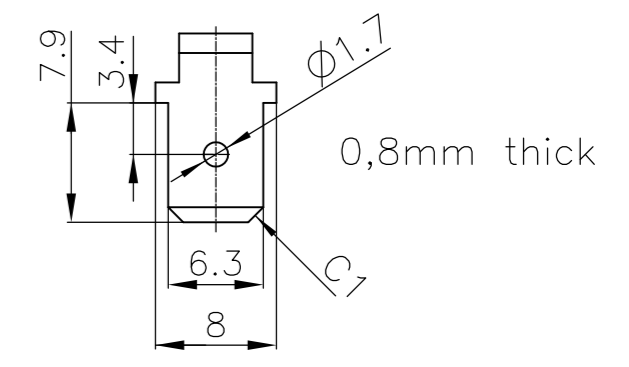

- 1 OPERATING TEMPERATURE -20°C TO +70°C
- 2 OPERATING FORCE MAX 29,4N
- 3 ALL MATERIALS AND FINISHES COMPLY WITH ROHS DIRECTIVE

Specifications				
Rating	Initial Contact Resistance	Insulation Resistance	Dielectric Strength	Endurance
AC 125V 20A AC 250V 20A DC 30V 20A	MAX 10 milliohms at DC 2 ~ 4V 1A	MIN 1000 M Ohms at DC 500V	AC 1,5kV/1 min (AC 1,8kV/1 sec)	electrically 20.000 cycles at 20 cycles/min (rated load resistive) mechanically 40.000 cycles at 20 cycles/min

MOUNTING HOLE

NUT (8)

TERMINAL #250

MATERIALS CHART			
1	Case	PM-EG	
2	F Contact	Silver alloy + C3602BD	
3	Common Contact	C3602BD	
4	Terminal	C2680R	
5	Frame	SPCC	EP-Fe/Zn4/CM
6	Bushing	Zinc alloy	EP-Zn/Cu5,Ni10b
7	Actuator	C3602BD-F	Ep-Cu/Ni3
8	Nut	C3602BD	Ep-Cu/Ni3b
9	L Washer	SK-5	Ep-Fe/Ni3b
10	Shaft	SUS	
11	Rubber seal	NBR	
12	Insert molded rubber	Silcon rubber	