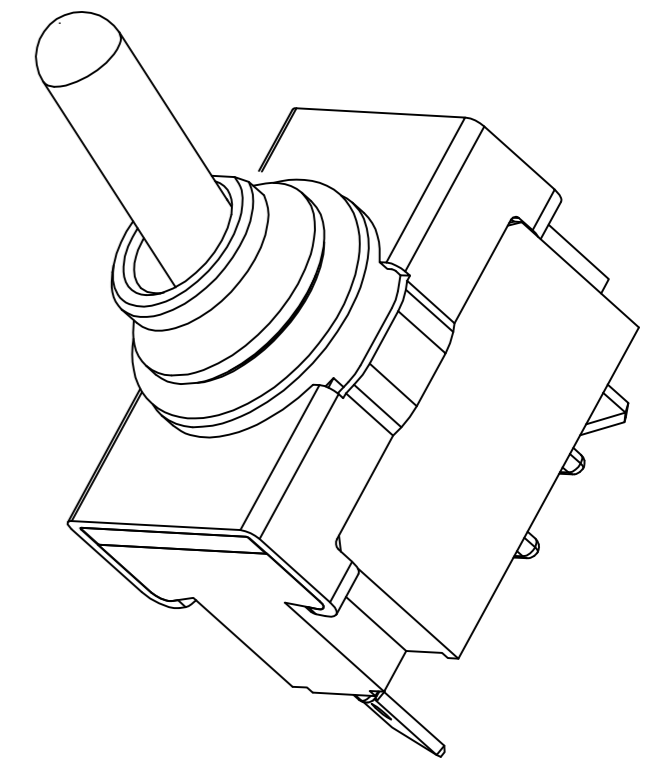

THIS DRAWING IS UNPUBLISHED. RELEASED FOR PUBLICATION
© COPYRIGHT - By - ALL RIGHTS RESERVED.

REVISONS		DATE	DWN	APVD
P	LTR	DESCRIPTION		
C		REVISED PER ECO-13-015855	10OCT2013	KH RH