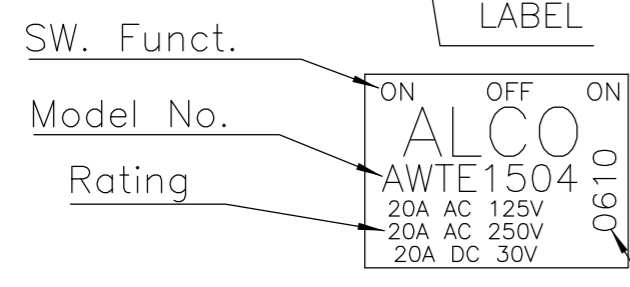

THIS DRAWING IS UNPUBLISHED. RELEASED FOR PUBLICATION
© COPYRIGHT - By - ALL RIGHTS RESERVED.

REVISONS		DATE	DWN	APVD
P	LTR	DESCRIPTION		
C		REVISED PER ECO-13-015855	10OCT2013	KH RH

DATE CODE
EXAMPLE
0610
Year Month
2006 Oktober

- 1 OPERATING TEMPERATURE -20°C TO +70°C
- 2 OPERATING FORCE MAX 29,4N
- 3 ALL MATERIALS AND FINISHES COMPLY WITH ROHS DIRECTIVE

Specifications				
Rating	Initial Contact Resistance	Insulation Resistance	Dielectric Strength	Endurance
AC 125V 20A AC 250V 20A DC 30V 20A	MAX 10 milliohms at DC 2 ~ 4V 1A	MIN 1000 M Ohms at DC 500V	AC 1,5kV/1 min (AC 1,8kV/1 sec)	electrically 20.000 cycles at 20 cycles/min (rated load resistive) mechanically 40.000 cycles at 20 cycles/min