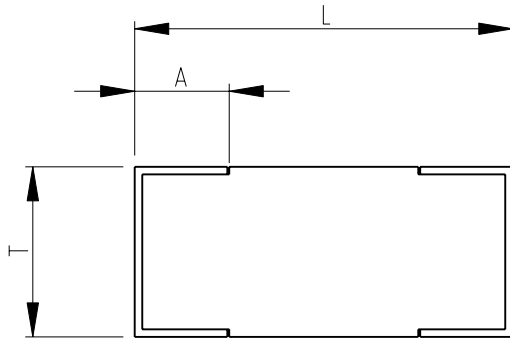

LOC	DIST	REVISIONS					
E	B	P	LTR	DESCRIPTION	DATE	DWN	APVD
				BA1 REVISED PER ECO-11-005150	28MAR2011	RK	HMR

FOR FURTHER INFORMATION SEE DATA SHEET FOR BMB SERIES-MULTILAYER FERRITE BEADS