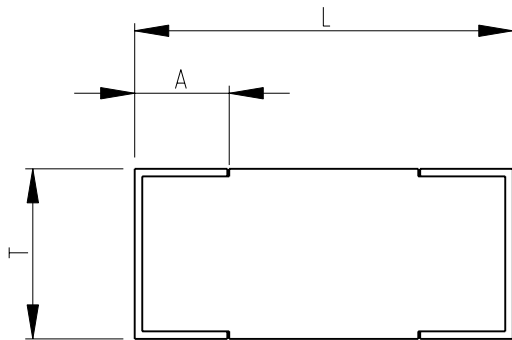

LOC	DIST	REVISIONS					
E	B	P	LTR	DESCRIPTION	DATE	DWN	APVD
				BA1 REVISED PER ECO-11-005150	28MAR2011	RK	HMR

FOR FURTHER INFORMATION SEE DATA SHEET FOR BMB SERIES-MULTILAYER FERRITE BEADS