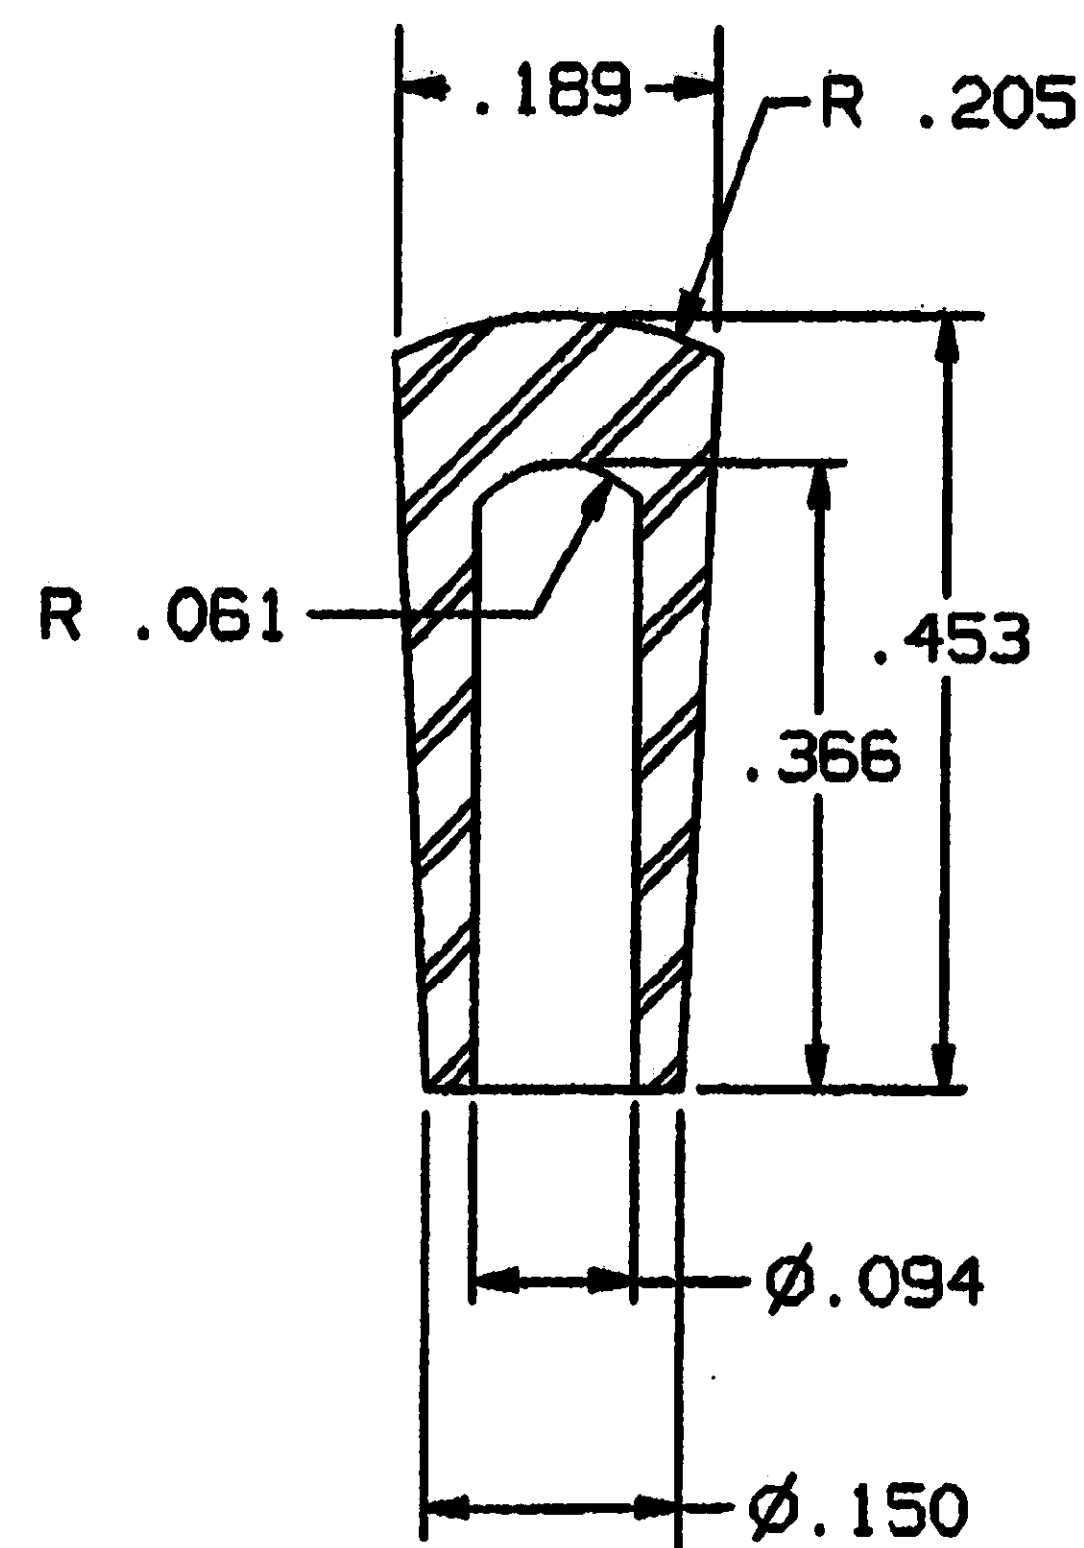

REV. 0	INIT. RELEASE	ESRF AS251	REV.	REV.
	APP'D	<i>Will</i>	5/4/94	

CONVERSION CHART

INCH	MM
.061	1.55
.094	2.4
.150	3.8
.189	4.8
.205	5.2
.366	9.3
.453	11.5

PART NO.	COLOR
C-17-0	BLACK
C-17-2	RED
C-17-3	ORANGE
C-17-4	YELLOW
C-17-5	GREEN
C-17-6	BLUE
C-17-8	GRAY
C-17-9	WHITE
C-17-12	PINK

AUGAT CONFIDENTIAL

THIS IS A C.A.D. GENERATED DRAWING. DO NOT MAKE MANUAL REVISIONS TO MASTER.

UNLESS OTHERWISE SPECIFIED DIMENSIONS ARE IN INCHES DO NOT SCALE PRINT THIRD ANGLE PROJECTION TOLERANCES (EXCEPT AS NOTED): ANGULAR ±1° DECIMAL: .XX = ±.01 .XXX = ±.002 .XXXX = ±.0005

FILE NAME: 81083	DIRECTORY: STOPPER	AUGAT 482 JOHN DIETSCH BLVD. ATTLEBORO FALLS, MASS. 02763 INC.	
MATERIAL: VINYL PLASTISOL	DRAWN: TRU-D	DATE: 5/4/94	TITLE: CAP (C-17) (USED FOR TT TOGGLES)
FINISH:	CHECKED: <i>Will</i>	DATE: 5/4/94	DWG. NO. 81083
DISTRIBUTION	APPROVED: <i>Will</i>	DATE: 5/4/94	REV. 0
	COD. IDENT. NO. 91506	DWG. SIZE A	PRODUCT CODE: X12
NEXT ASSY:		SCALE: 5:1	SHEET 1 OF 1