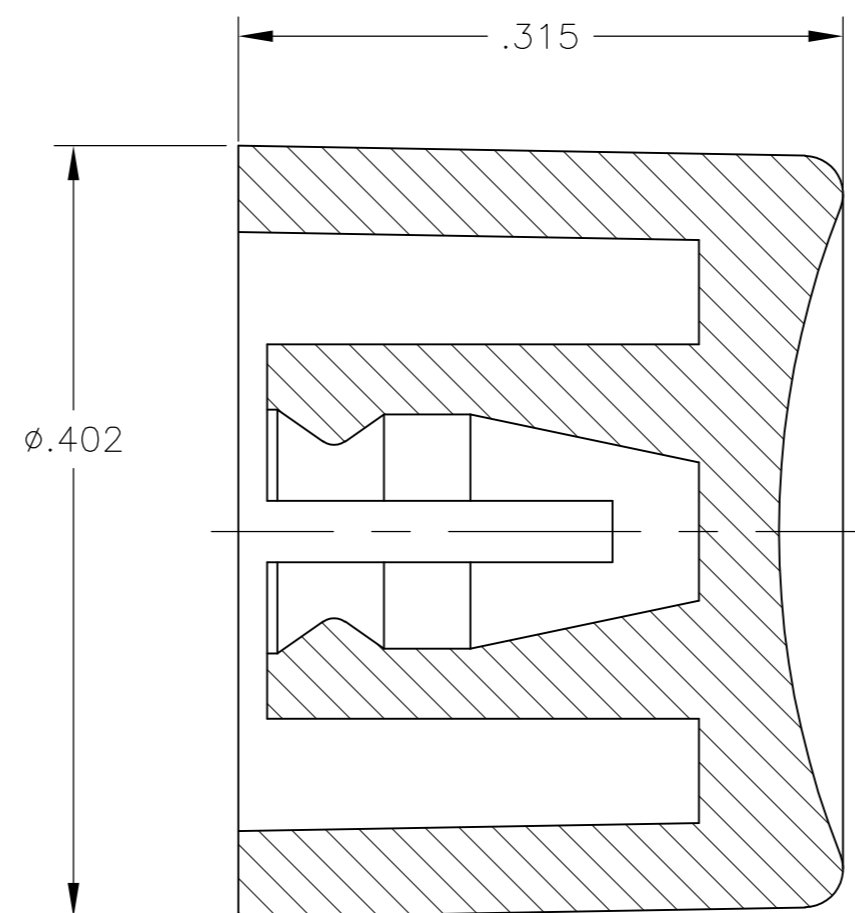

- MATERIAL SHALL COMPLY WITH EU DIRECTIVE 2002/95/EC OF 20JAN2003 (ROHS)
- CAP FOR USE WITH GREEN SERIES PUSHBUTTON SWITCHES AS SHOWN ON DRAWINGS 4-1437567-3 AND 2-1437567-9

WHITE	C22904	1825068-7
BLUE	C22604	1825068-6
GREEN	C22504	1825068-5
YELLOW	C22404	1825068-4
ORANGE	C22304	1825068-3
RED	C22204	1825068-2
BLACK	C22004	1825068-1
COLOR	ALCO PART NUMBER	PART NUMBER

THIS DRAWING IS A CONTROLLED DOCUMENT.		DWN	M.BINNER	30NOV04		TE Connectivity							
DIMENSIONS: INCHES		CHK	M.ZITTO	30NOV04		NAME							
		APVD	M.ZITTO	30NOV04		PRODUCT SPEC							
TOLERANCES UNLESS OTHERWISE SPECIFIED: 0 PLC ± - 1 PLC ± - 2 PLC ± - 3 PLC ± .003 4 PLC ± - ANGLES ± 1°		APPLICATION SPEC		CAP, GREEN SERIES, PUSHBUTTON, C22									
MATERIAL	POLYAMIDE	FINISH	-	WEIGHT	-	SIZE	A2	CAGE CODE	00779	DRAWING NO	C=1825068	RESTRICTED TO	-
CUSTOMER DRAWING		SCALE		10:1	SHEET		1 of 1	REV		A2			