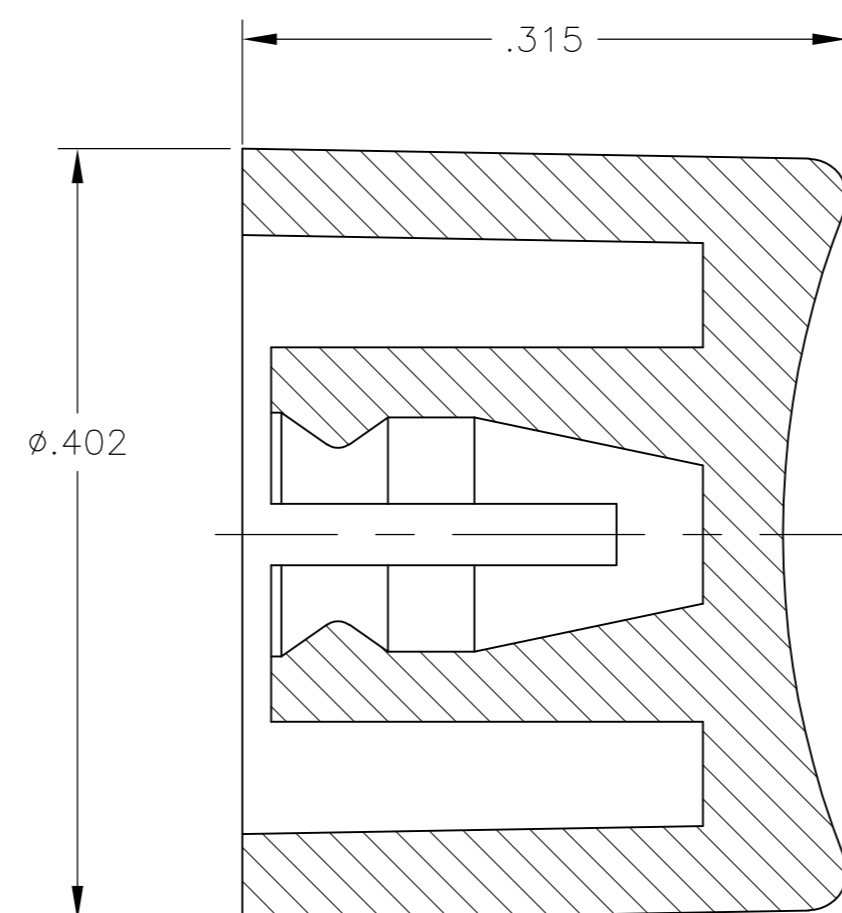

- MATERIAL SHALL COMPLY WITH EU DIRECTIVE 2002/95/EC OF 20JAN2003 (ROHS)
- CAP FOR USE WITH GREEN SERIES PUSHBUTTON SWITCHES AS SHOWN ON DRAWINGS 4-1437567-3 AND 2-1437567-9

WHITE	C22904	1825068-7
BLUE	C22604	1825068-6
GREEN	C22504	1825068-5
YELLOW	C22404	1825068-4
ORANGE	C22304	1825068-3
RED	C22204	1825068-2
BLACK	C22004	1825068-1
COLOR	ALCO PART NUMBER	PART NUMBER

THIS DRAWING IS A CONTROLLED DOCUMENT.		DWN M.BINNER 30NOV04	<b>STE</b> TE Connectivity																									
DIMENSIONS: INCHES		CHK M.ZITTO 30NOV04																										
TOLERANCES UNLESS OTHERWISE SPECIFIED:		APVD M.ZITTO 30NOV04	NAME																									
<table border="1"> <tr><td>0</td><td>PLC</td><td>±</td><td>-</td></tr> <tr><td>1</td><td>PLC</td><td>±</td><td>-</td></tr> <tr><td>2</td><td>PLC</td><td>±</td><td>-</td></tr> <tr><td>3</td><td>PLC</td><td>±</td><td>.003</td></tr> <tr><td>4</td><td>PLC</td><td>±</td><td>-</td></tr> <tr><td colspan="2">ANGLES</td><td>±</td><td>1°</td></tr> </table>		0	PLC	±	-	1	PLC	±	-	2	PLC	±	-	3	PLC	±	.003	4	PLC	±	-	ANGLES		±	1°	PRODUCT SPEC	CAP, GREEN SERIES, PUSHBUTTON, C22	
0	PLC	±	-																									
1	PLC	±	-																									
2	PLC	±	-																									
3	PLC	±	.003																									
4	PLC	±	-																									
ANGLES		±	1°																									
MATERIAL POLYAMIDE		FINISH -	APPLICATION SPEC	RESTRICTED TO																								
		WEIGHT -	SIZE A2	CAGE CODE 00779																								
		CUSTOMER DRAWING	DRAWING NO C=1825068	SCALE 10:1																								
			SHEET 1 of 1	REV A2																								