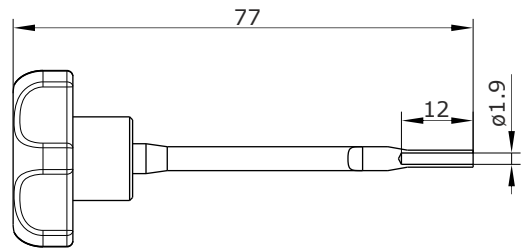

INTERCONTEC Produkt GmbH
Bernriederstraße 15, 94559 Niederwinkling
Tel.: 09962/ 2002-0, Fax: 09962/ 2002-70
E-Mail: info@intercontec.biz
Web: www.intercontec.biz

Assembly Tool for Contact Pin $\varnothing 1$ mm

order code: C5.002.00

Materials

star grip plastic
tool stainless steel / 1.4305

Function

Fitting tool for already crimped or soldered contacts.

Main Dimensions
assembly tool

X-ON Electronics

Largest Supplier of Electrical and Electronic Components