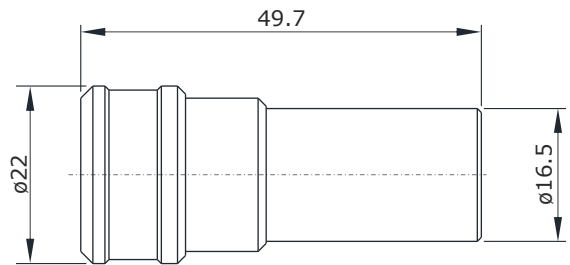

intercontec
products

Assembly Tool for 623 Insulation Insert

for: - 12-pin, sealed

TE part number: C5-0006-000-000
IC reference number: C5.006.00

Function

Fitting tool for locking signal insulation inserts in receptacles

Materials

assembly tool

PA 6.6 mod., UL 94/ V0

Main Dimensions

assembly tool

Y6-I309-000-0EN issued: 05.09.2019/RN

© 2019 TE Connectivity

TE Connectivity, TE connectivity (logo), intercontec (logo) and speedtec are trademarks.

While TE Connectivity (TE) has made every reasonable effort to ensure the accuracy of the information in this presentation, TE does not guarantee that it is error-free, nor does TE make any other representation, warranty or guarantee that the information is accurate, correct, reliable or current. TE reserves the right to make any adjustments to the information contained herein at any time without notice. TE expressly disclaims all implied warranties regarding the information contained herein, including, but not limited to, any implied warranties of merchantability or fitness for a particular purpose. The dimensions in this article are for reference purposes only and are subject to change without notice. Specifications are subject to change without notice. Consult TE for the latest dimensions and design specifications.

TE Connectivity Industrial GmbH
Bernrieder Straße 15
94559 Niederwinkling, Germany
+49 9962 2002 - 0
intercontec@te.com
www.intercontec.biz