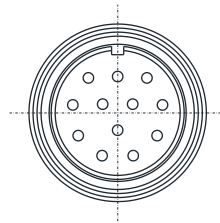

Main Dimensions

assembly tool

Y6-I309-000-0EN issued: 05.09.2019/RN

© 2019 TE Connectivity

TE Connectivity, TE connectivity (logo), intercontec (logo) and speedtec are trademarks.

While TE Connectivity (TE) has made every reasonable effort to ensure the accuracy of the information in this presentation, TE does not guarantee that it is error-free, nor does TE make any other representation, warranty or guarantee that the information is accurate, correct, reliable or current. TE reserves the right to make any adjustments to the information contained herein at any time without notice. TE expressly disclaims all implied warranties regarding the information contained herein, including, but not limited to, any implied warranties of merchantability or fitness for a particular purpose. The dimensions in this article are for reference purposes only and are subject to change without notice. Specifications are subject to change without notice. Consult TE for the latest dimensions and design specifications.

TE Connectivity Industrial GmbH
Bernrieder Straße 15
94559 Niederwinkling, Germany
+49 9962 2002 - 0
intercontec@te.com
www.intercontec.biz