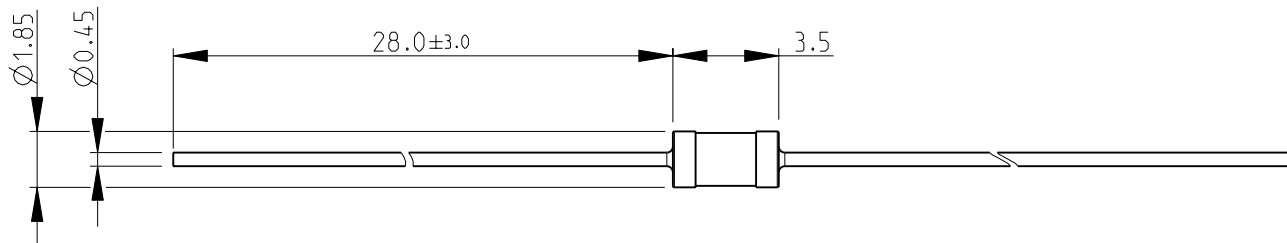

LOC	DIST	REVISIONS					
E	B	P	LTR	DESCRIPTION	DATE	DWN	APVD
			BA	NEW RELEASE	20-Sep-08	SM	St.P

FOR FURTHER INFORMATION SEE DATA SHEET FOR
CFR SERIES-CARBON FILM FIXED RESISTORS

RoHS Compliant

SCALE 2:1

2008