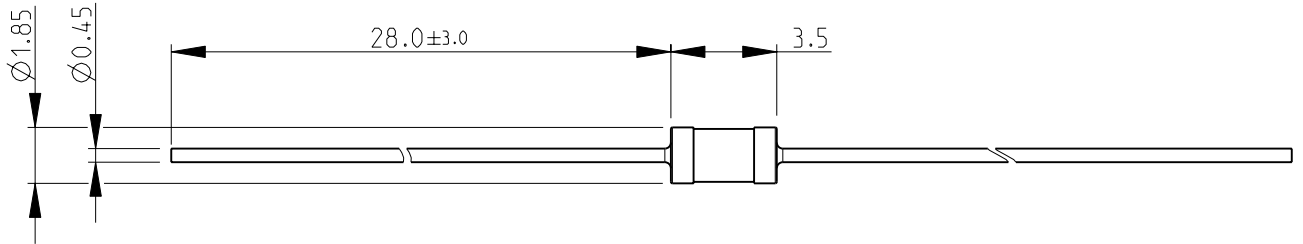

LOC	DIST	REVISIONS					
E	B	P	LTR	DESCRIPTION	DATE	DWN	APVD
			BA	NEW RELEASE	20-Sep-08	SM	St.P

FOR FURTHER INFORMATION SEE DATA SHEET FOR
CFR SERIES-CARBON FILM FIXED RESISTORS

RoHS Compliant

SCALE 2:1

2008