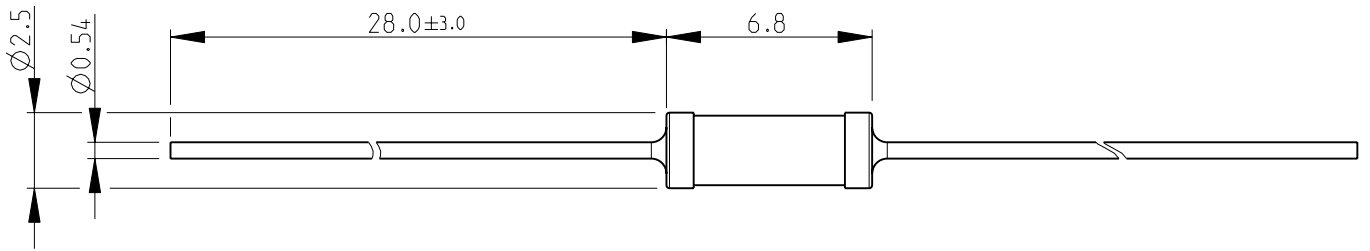

LOC	DIST	REVISIONS					
E	B	P	LTR	DESCRIPTION	DATE	DWN	APVD
			BA	NEW RELEASE	20-Sep-08	SM	St.P

FOR FURTHER INFORMATION SEE DATA SHEET FOR  
CFR SERIES-CARBON FILM FIXED RESISTORS

RoHS Compliant

SCALE 2:1

2008

RELEASED FOR PUBLICATION

THIS DRAWING IS UNPUBLISHED.

BY TYCO ELECTRONICS CORPORATION. ALL RIGHTS RESERVED.  
COPYRIGHT 2008

DIMENSIONS: mm	DWN	20-Sep-08	MATERIAL	-	FINISH	-
	CHK	20-Sep-08	Tyco Electronics Corporation Dorcan, Swindon, SN3 5HH			
TOLERANCES UNLESS OTHERWISE SPECIFIED:	APVD	20-Sep-08				
0 PLC $\pm 0.2$	STEPHEN.P		NAME CARBON FILM FIXED RESISTORS SERIES CFR25			
1 PLC $\pm 0.1$	PRODUCT SPEC	-				
2 PLC $\pm -$	APPLICATION SPEC	-	SIZE	CAGE CODE	DRAWING NO	RESTRICTED TO
3 PLC $\pm -$			A 4	00779	©- 1623930	-
4 PLC $\pm -$	WEIGHT	-	CUSTOMER DRAWING			
ANGLES $\pm 5^\circ$			SCALE	4:1	SHEET	1 OF 1
						REV BA