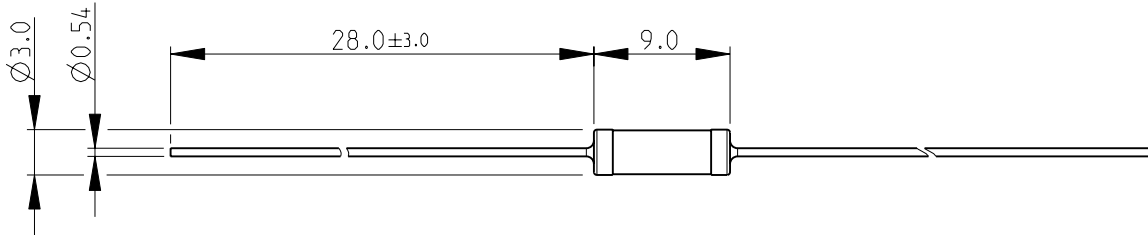

LOC	DIST	REVISIONS					
E	B	P	LTR	DESCRIPTION	DATE	DWN	APVD
			BA	NEW RELEASE	20-Sep-08	SM	St.P

FOR FURTHER INFORMATION SEE DATA SHEET FOR  
CFR SERIES-CARBON FILM FIXED RESISTORS

RoHS Compliant

2008

RELEASED FOR PUBLICATION

THIS DRAWING IS UNPUBLISHED.

© COPYRIGHT 2008 BY TYCO ELECTRONICS CORPORATION. ALL RIGHTS RESERVED.

DIMENSIONS: mm	DWN	20-Sep-08	MATERIAL	-	FINISH	-
	CHK	20-Sep-08	Tyco Electronics Corporation Dorcan, Swindon, SN3 5HH			
TOLERANCES UNLESS OTHERWISE SPECIFIED:	APVD	20-Sep-08				
0 PLC $\pm 0.2$	PRODUCT SPEC	-	NAME CARBON FILM FIXED RESISTORS SERIES CFR50			
1 PLC $\pm 0.1$	APPLICATION SPEC	-				
2 PLC $\pm -$	WEIGHT	-	SIZE	A 4	CAGE CODE	00779
3 PLC $\pm -$			DRAWING NO	C= 1623933		RESTRICTED TO
4 PLC $\pm -$						-
ANGLES $\pm 5^\circ$						
	CUSTOMER DRAWING		SCALE	2:1	SHEET	1 OF 1
						REV BA