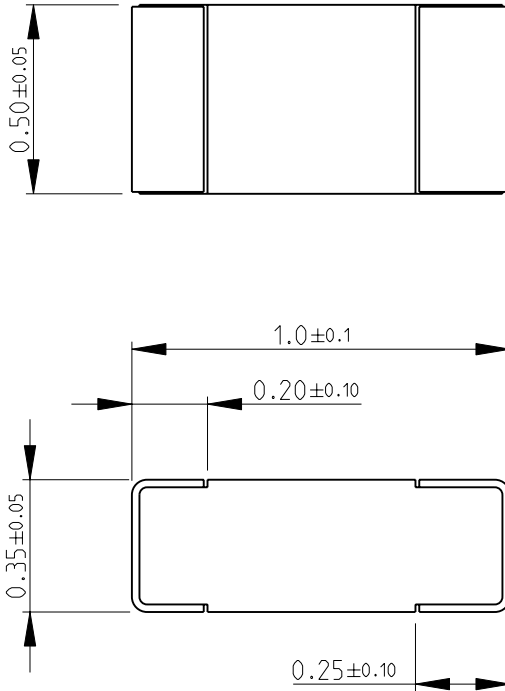

LOC	DIST	REVISIONS			
P	LTR	DESCRIPTION	DATE	DWN	APVD
E	B	BA1	REVISED PER ECO-11-005150	29MAR2011	RK HMR

FOR FURTHER INFORMATION SEE DATA SHEET FOR
CRG SERIES-THICK FILM CHIP RESISTORS

RoHS Compliant

2008

RELEASED FOR PUBLICATION

ALL RIGHTS RESERVED.

THIS DRAWING IS UNPUBLISHED.

BY -
© COPYRIGHT 2008

DIMENSIONS: mm	DWN SUBHASH.M	06-Oct-08	MATERIAL	-	FINISH	-
	CHK PRAKASH.S	06-Oct-08	 TE Connectivity			
TOLERANCES UNLESS OTHERWISE SPECIFIED:	APVD STEPHEN.P	06-Oct-08				
0 PLC ± 0.5	PRODUCT SPEC	-	NAME THICK FILM CHIP RESISTORS			
1 PLC ± 0.2	APPLICATION SPEC	-	SERIES CRG 0402			
2 PLC ± 0.1	WEIGHT	-	SIZE	CAGE CODE	DRAWING NO	RESTRICTED TO
3 PLC ± -			A 4	00779	© = 1622826	-
4 PLC ± -			CUSTOMER DRAWING			
ANGLES ± 5°			SCALE	SHEET	OF	REV
			50:1	1	1	BA1