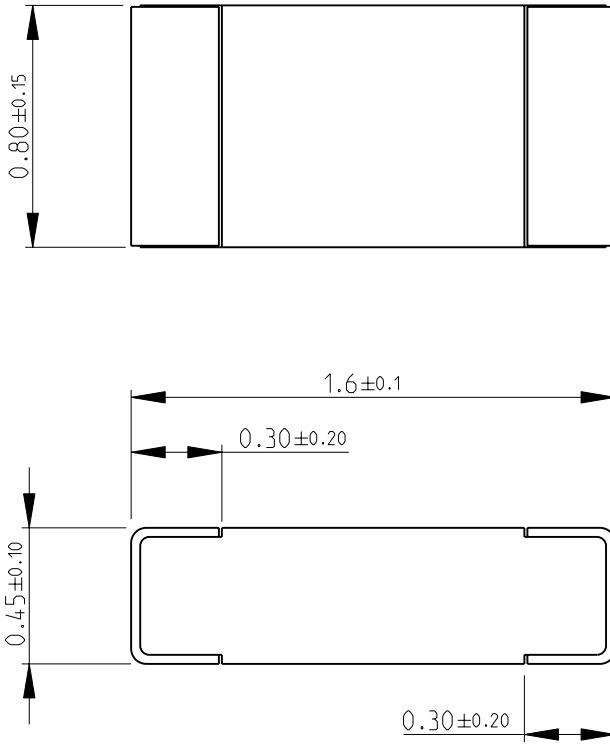

LOC	DIST	REVISIONS					
E	B	P	LTR	DESCRIPTION	DATE	DWN	APVD
			BA	NEW RELEASE	03-NOV-08	SM	St.P

FOR FURTHER INFORMATION SEE DATA SHEET FOR
CRG SERIES-THICK FILM CHIP RESISTORS

RoHS Compliant

2008

RELEASED FOR PUBLICATION

THIS DRAWING IS UNPUBLISHED.

BY TYCO ELECTRONICS CORPORATION. ALL RIGHTS RESERVED.

DIMENSIONS: mm	DWN	SUBHASH.M	03-NOV-08	MATERIAL	-	FINISH	-
	CHK	PRAKASH.S	03-NOV-08	Tyco Electronics Corporation Dorcan, Swindon, SN3 5HH			
TOLERANCES UNLESS OTHERWISE SPECIFIED:	APVD	STEPHEN.P	03-NOV-08				
0 PLC ±0.5	PRODUCT SPEC	-	NAME THICK FILM CHIP RESISTORS				
1 PLC ±0.2	APPLICATION SPEC	-	SERIES CRG 0603				
2 PLC ±0.1	WEIGHT	-	SIZE	CAGE CODE	DRAWING NO	RESTRICTED TO	
3 PLC ±-			A 4	00779	©- 1622853	-	
4 PLC ±-			CUSTOMER DRAWING				
ANGLES ±5°			SCALE	40:1	SHEET	1 OF 1	REV BA