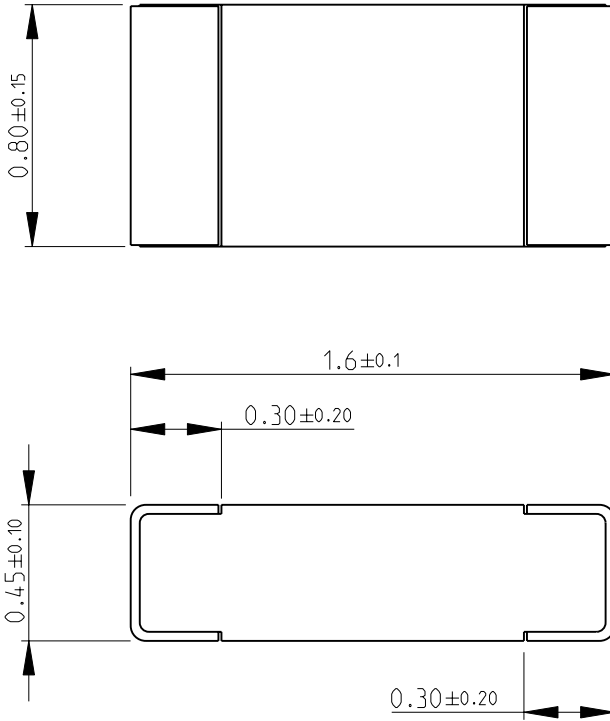

FOR FURTHER INFORMATION SEE DATA SHEET FOR
 CRG SERIES-THICK FILM CHIP RESISTORS

RoHS Compliant

2008

RELEASED FOR PUBLICATION

THIS DRAWING IS UNPUBLISHED.

© COPYRIGHT 2008 BY TYCO ELECTRONICS CORPORATION. ALL RIGHTS RESERVED.

| | | | | | | |
|--|------------------|-----------|--|-----------|------------|---------------|
| DIMENSIONS: mm | DWN | 03-NOV-08 | MATERIAL | - | FINISH | - |
| | CHK | 03-NOV-08 | Tyco Electronics Corporation Dorcan, Swindon, SN3 5HH | | | |
| TOLERANCES UNLESS OTHERWISE SPECIFIED: | APVD | 03-NOV-08 | | | | |
| 0 PLC ±0.5 | PRODUCT SPEC | - | NAME THICK FILM CHIP RESISTORS SERIES CRG 0603 | | | |
| 1 PLC ±0.2 | APPLICATION SPEC | - | | | | |
| 2 PLC ±0.1 | WEIGHT | - | SIZE | CAGE CODE | DRAWING NO | RESTRICTED TO |
| 3 PLC ±- | | | A 4 | 00779 | ©- 1622878 | - |
| 4 PLC ±- | | | CUSTOMER DRAWING | | | |
| ANGLES ±5° | | | SCALE | 40:1 | SHEET | 1 OF 1 |
| | | | REV BA | | | |