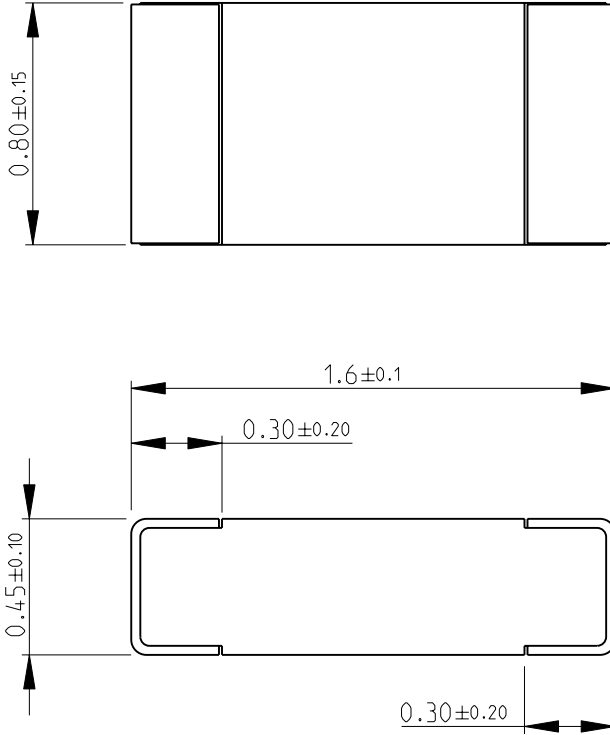

LOC	DIST	REVISIONS					
E	B	P	LTR	DESCRIPTION	DATE	DWN	APVD
			BA	NEW RELEASE	03-NOV-08	SM	St.P

FOR FURTHER INFORMATION SEE DATA SHEET FOR
CRG SERIES-THICK FILM CHIP RESISTORS

RoHS Compliant

2008

RELEASED FOR PUBLICATION

THIS DRAWING IS UNPUBLISHED.

BY TYCO ELECTRONICS CORPORATION. ALL RIGHTS RESERVED.

DIMENSIONS: mm	DWN SUBHASH.M	03-NOV-08	MATERIAL	-	FINISH	-
	CHK PRAKASH.S	03-NOV-08	Tyco Electronics Corporation Dorcan, Swindon, SN3 5HH			
TOLERANCES UNLESS OTHERWISE SPECIFIED:	APVD STEPHEN.P	03-NOV-08				
0 PLC ±0.5	PRODUCT SPEC	-	NAME THICK FILM CHIP RESISTORS SERIES CRG 0603			
1 PLC ±0.2	APPLICATION SPEC	-				
2 PLC ±0.1	WEIGHT	-	SIZE	CAGE CODE	DRAWING NO	RESTRICTED TO
3 PLC ±-			A 4	00779	©- 1622883	-
4 PLC ±-			CUSTOMER DRAWING			
ANGLES ±5°			SCALE	40:1	SHEET	1 OF 1
						REV BA