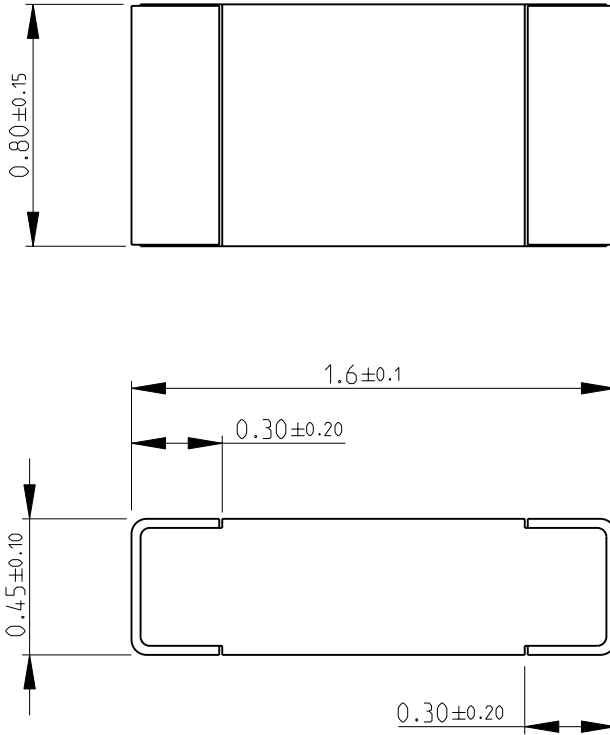

FOR FURTHER INFORMATION SEE DATA SHEET FOR
CRG SERIES-THICK FILM CHIP RESISTORS

RoHS Compliant

2008

RELEASED FOR PUBLICATION

THIS DRAWING IS UNPUBLISHED.

© COPYRIGHT 2008 BY TYCO ELECTRONICS CORPORATION. ALL RIGHTS RESERVED.

| | | | | | | |
|---|------------------|-----------|--|-----------|-------------|---------------|
| DIMENSIONS: mm | DWN | 05-NOV-08 | MATERIAL | - | FINISH | - |
| | SUBHASH.M | | | | | |
| TOLERANCES UNLESS OTHERWISE SPECIFIED: | CHK | 05-NOV-08 | Tyco Electronics Corporation Dorcan, Swindon, SN3 5HH | | | |
| | PRAKASH.S | | | | | |
| 0 PLC ± 0.5 | APVD | 05-NOV-08 | NAME THICK FILM CHIP RESISTORS SERIES CRG 0603 | | | |
| 1 PLC ± 0.2 | STEPHEN.P | | | | | |
| 2 PLC ± 0.1 | PRODUCT SPEC | - | SIZE | CAGE CODE | DRAWING NO | RESTRICTED TO |
| 3 PLC $\pm -$ | APPLICATION SPEC | - | A 4 | 00779 | © = 1622984 | - |
| 4 PLC $\pm -$ | WEIGHT | - | CUSTOMER DRAWING | | | |
| ANGLES $\pm 5^\circ$ | | | | | | |
| | | | SCALE | 40:1 | SHEET | 1 OF 1 |
| | | | REV BA | | | |