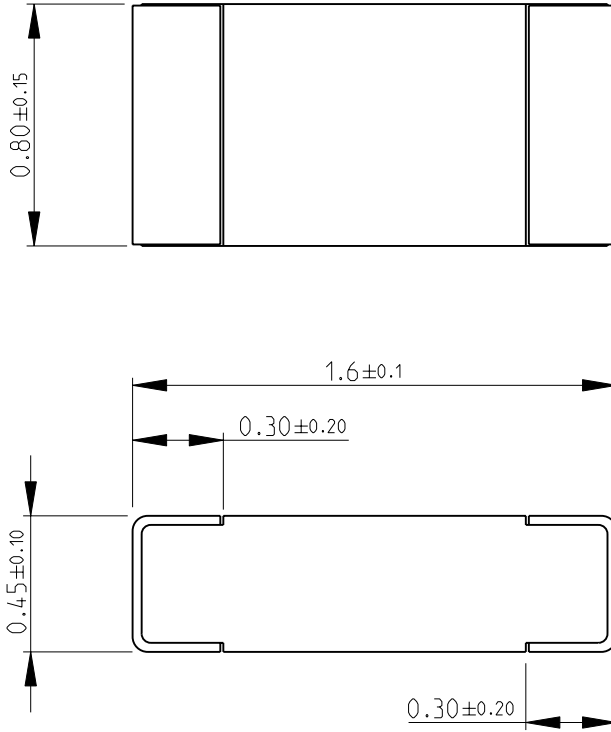

LOC	DIST	REVISIONS					
E	B	P	LTR	DESCRIPTION	DATE	DWN	APVD
			BA	NEW RELEASE	05-NOV-08	SM	St.P

FOR FURTHER INFORMATION SEE DATA SHEET FOR
 CRG SERIES-THICK FILM CHIP RESISTORS

RoHS Compliant

2008

RELEASED FOR PUBLICATION

THIS DRAWING IS UNPUBLISHED.

BY TYCO ELECTRONICS CORPORATION. ALL RIGHTS RESERVED.

DIMENSIONS: mm	DWN	SUBHASH.M	05-NOV-08	MATERIAL	-	FINISH	-
	CHK	PRAKASH.S	05-NOV-08	Tyco Electronics Corporation Dorcan, Swindon, SN3 5HH			
TOLERANCES UNLESS OTHERWISE SPECIFIED:	APVD	STEPHEN.P	05-NOV-08				
0 PLC ±0.5	PRODUCT SPEC	-		NAME			
1 PLC ±0.2	APPLICATION SPEC	-		THICK FILM CHIP RESISTORS			
2 PLC ±0.1	WEIGHT	-		SIZE	CAGE CODE	DRAWING NO	RESTRICTED TO
3 PLC ±-				A 4	00779	©- 1623008	-
4 PLC ±-				CUSTOMER DRAWING			
ANGLES ±5°				SCALE	40:1	SHEET	1 OF 1
				REV BA			