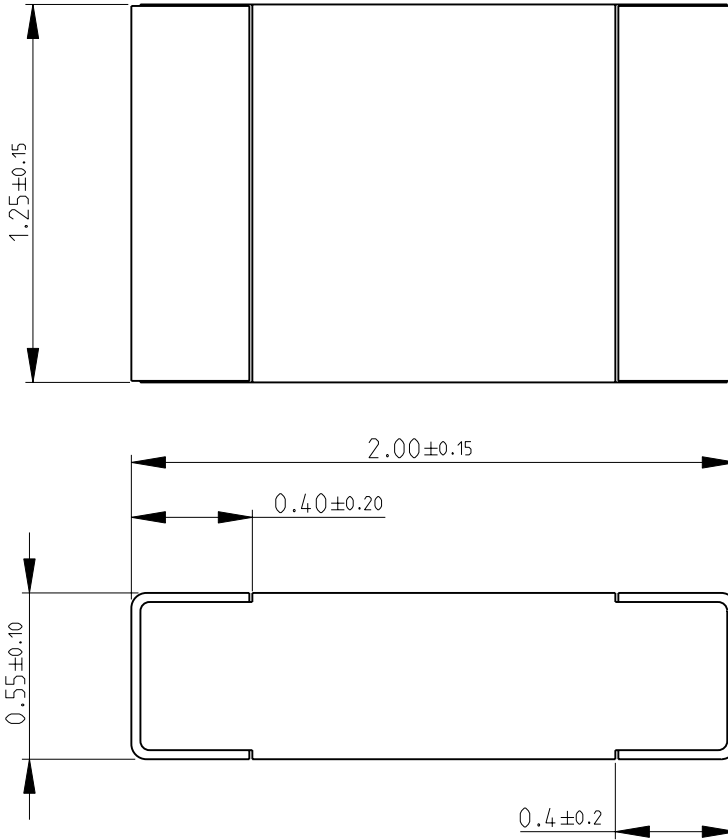

LOC	DIST	REVISIONS					
E	B	P	LTR	DESCRIPTION	DATE	DWN	APVD
			BA	NEW RELEASE	10-NOV-08	SM	St.P

FOR FURTHER INFORMATION SEE DATA SHEET FOR
CRG SERIES-THICK FILM CHIP RESISTORS

RoHS Compliant

SCALE 30:1

2008

RELEASED FOR PUBLICATION

THIS DRAWING IS UNPUBLISHED.

© COPYRIGHT 2008 BY TYCO ELECTRONICS CORPORATION. ALL RIGHTS RESERVED.

DIMENSIONS: mm	DWN	10-NOV-08	MATERIAL	-	FINISH	-
	CHK	10-NOV-08	Tyco Electronics Corporation Dorcan, Swindon, SN3 5HH			
TOLERANCES UNLESS OTHERWISE SPECIFIED:	APVD	10-NOV-08				
0 PLC ±0.5	PRODUCT SPEC	-	NAME THICK FILM CHIP RESISTORS SERIES CRG 0805			
1 PLC ±0.2	APPLICATION SPEC	-				
2 PLC ±0.1	WEIGHT	-	SIZE	CAGE CODE	DRAWING NO	RESTRICTED TO
3 PLC ±-			A 4	00779	© = 1623112	-
4 PLC ±-			CUSTOMER DRAWING			
ANGLES ±5°			SCALE	40:1	SHEET	1 OF 1
			REV BA			