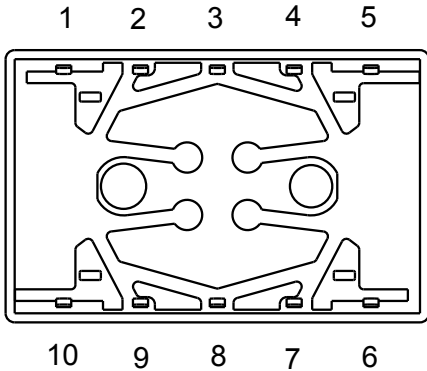

LOC	DIST	REVISIONS					
		P	LTR	DESCRIPTION	DATE	DWN	APVD
HJ	-						
		A2		Doc change D02239-DOK51 to C-1462033-2	30Jan2006	UKo	HD
		A3		change marking	28Jul2006	UKo	HD
		A4		REVISED PER ECO-11-005150	23MAR2011	RK	HMR
		A5		REVISED PER ECO-13-009556	14JUN2013	UKo	AK

Relay - bottom view

xxxx = Relay type  
 zz = nominal voltage  
 YYWW = Date code

2006

RELEASED FOR PUBLICATION

ALL RIGHTS RESERVED.

THIS DRAWING IS UNPUBLISHED.

© COPYRIGHT 2006

DRAWING ALIAS: D02239-DOK51

DIMENSIONS: mm	DWN	23AUG1995	MATERIAL	FINISH				
	AB 9124		-	-				
TOLERANCES UNLESS OTHERWISE SPECIFIED: DIN 7168-m	CHK	23AUG1995	TE Connectivity					
	HD 9121							
0 PLC ±- 1 PLC ±- 2 PLC ±- 3 PLC ±- 4 PLC ±- ANGLES ±-	APVD	23AUG1995	NAME FP2-Relay Dimensions					
	HD 9121							
	PRODUCT SPEC		SIZE	CAGE CODE	DRAWING NO	RESTRICTED TO		
			A4	00779	C-1462033-2	-		
	APPLICATION SPEC		CUSTOMER DRAWING		SCALE	SHEET	OF	REV
					4:1	1	1	A5
	WEIGHT							