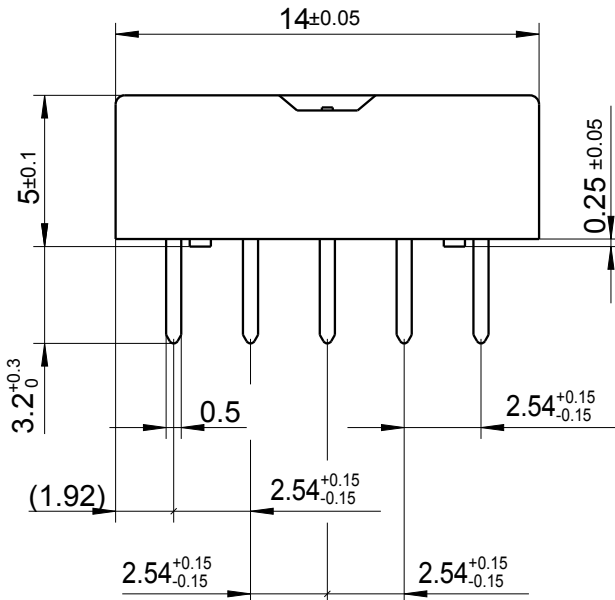

Relay - bottom view

xxxx = Relay type  
 zz = nominal voltage  
 YYWW = Date code

2006

RELEASED FOR PUBLICATION

ALL RIGHTS RESERVED.

THIS DRAWING IS UNPUBLISHED.

© COPYRIGHT 2006

DRAWING ALIAS: D02239-DOK51

DIMENSIONS: mm	DWN	23AUG1995	MATERIAL	FINISH				
	AB 9124		-	-				
TOLERANCES UNLESS OTHERWISE SPECIFIED: DIN 7168-m	CHK	23AUG1995	TE Connectivity					
	HD 9121							
0 PLC ±- 1 PLC ±- 2 PLC ±- 3 PLC ±- 4 PLC ±- ANGLES ±-	APVD	23AUG1995	NAME FP2-Relay Dimensions					
	HD 9121							
	PRODUCT SPEC		SIZE	CAGE CODE	DRAWING NO	RESTRICTED TO		
			A4	00779	C-1462033-2	-		
	APPLICATION SPEC		CUSTOMER DRAWING		SCALE	SHEET	OF	REV
					4:1	1	1	A5
	WEIGHT							