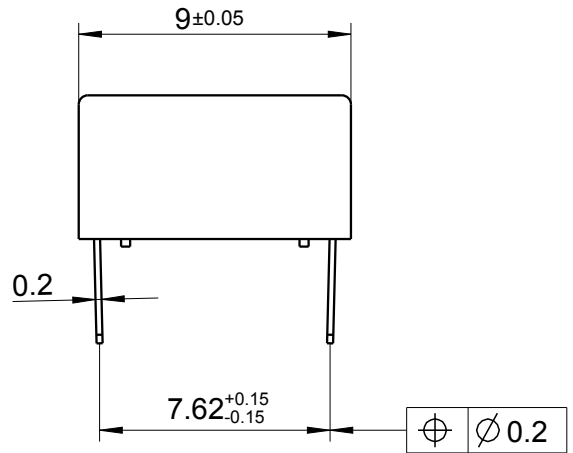

Relay - bottom view

xxxx = Relay type  
 zz = nominal voltage  
 YYWW = Date code

2006

RELEASED FOR PUBLICATION

ALL RIGHTS RESERVED.

THIS DRAWING IS UNPUBLISHED.

© COPYRIGHT 2006

DRAWING ALIAS: D02239-DOK51

DIMENSIONS: mm	DWN	23AUG1995	MATERIAL	FINISH				
	AB 9124		-	-				
TOLERANCES UNLESS OTHERWISE SPECIFIED: DIN 7168-m	CHK	23AUG1995	TE Connectivity					
	HD 9121							
0 PLC ±- 1 PLC ±- 2 PLC ±- 3 PLC ±- 4 PLC ±- ANGLES ±-	APVD	23AUG1995	NAME FP2-Relay Dimensions					
	HD 9121							
	PRODUCT SPEC		SIZE	CAGE CODE	DRAWING NO	RESTRICTED TO		
			A4	00779	C-1462033-2	-		
	APPLICATION SPEC		CUSTOMER DRAWING		SCALE	SHEET	OF	REV
					4:1	1	1	A5
	WEIGHT							