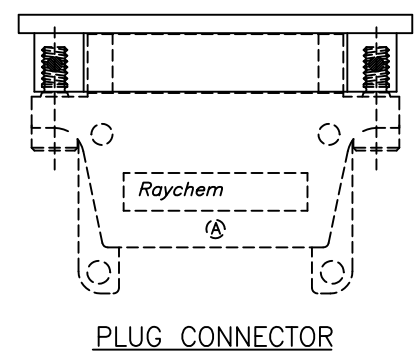

REVISIONS			
LTR	DESCRIPTION	DATE	APPROVED
N/C	INITIAL RELEASE	10-17-77	CRN
B	REV A SKIPPED TO MATCH PD, PER ECO-10-022852	Nov/8/2010	M.HIGGY

VIEW SHOWING TYPICAL INSTALLATION

NOTES:

1. THIS PART IS USED WITH MTC SERIES 1 INCH PLUG CONNECTORS.
2. MATERIAL: PETROTHENE NA860008  
LDPE POLYETHYLENE RESIN  
COLOR RED.
3. WEIGHT: 0.004 Lbs. [ 1.67 grm.] MAXIMUM.