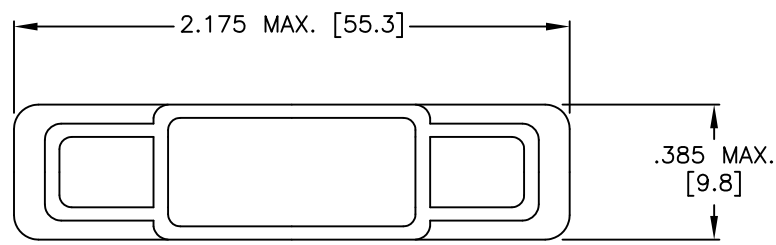

REVISIONS			
LTR	DESCRIPTION	DATE	APPROVED
N/C	INITIAL RELEASE	10-17-77	CRN
B	REV A SKIPPED TO MATCH PD, PER ECO-10-022852	Nov/8/2010	M.HIGGY

VIEW SHOWING TYPICAL INSTALLATION

NOTES:

1. THIS PART IS USED WITH MTC SERIES 1 INCH PLUG CONNECTORS.
2. MATERIAL: PETROTHENE NA860008  
LDPE POLYETHYLENE RESIN  
COLOR RED.
3. WEIGHT: 0.004 Lbs. [ 1.67 grm.] MAXIMUM.

CUSTOMER DRAWING

©2010 Tyco Electronics Corporation. All rights reserved.

UNLESS OTHERWISE SPECIFIED DIMENSIONS ARE IN INCHES. METRIC DIMENSIONS ARE IN BRACKETS.  DECIMALS .XXX ± 0.005 [ 0.13 mm] .XX ± 0.01 [ 0.25 mm] .X ± [ mm]  ANGLES .X ±	DRAWN ZSOFIA.ORBAN Oct/26/2010		Raychem Interconnect 300 Constitution Drive Menlo Park, CA 94025 U.S.A	
	CHECKED			TITLE CAP, DUST, 1 INCH PLUG MTC SERIES CONNECTOR POLYETHYLENE LOW DENSITY, RED
	APPROVED M.HIGGY Oct/26/2010	FINISH: AS MOLDED	SIZE A CAGE CODE: 06090 SCALE: NONE	DWG. NO. D-659-0060 REV: B
	CAD NAME: D-659-0060	THIRD ANGLE PROJECTION	SHEET 1 OF 1	