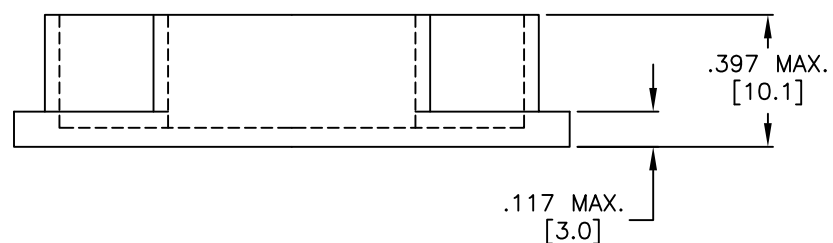

REVISIONS			
LTR	DESCRIPTION	DATE	APPROVED
N/C	INITIAL RELEASE	10-17-77	CRN
B	REV A SKIPPED TO MATCH PD, PER ECO-10-022852	Nov/8/2010	M.HIGGY

VIEW SHOWING TYPICAL INSTALLATION

NOTES:

1. THIS PART IS USED WITH MTC SERIES 1 INCH PLUG CONNECTORS.
2. MATERIAL: PETROTHENE NA860008  
LDPE POLYETHYLENE RESIN  
COLOR RED.
3. WEIGHT: 0.004 Lbs. [ 1.67 grm.] MAXIMUM.

CUSTOMER DRAWING

©2010 Tyco Electronics Corporation. All rights reserved.

UNLESS OTHERWISE SPECIFIED DIMENSIONS ARE IN INCHES. METRIC DIMENSIONS ARE IN BRACKETS.  DECIMALS .XXX ± 0.005 [ 0.13 mm] .XX ± 0.01 [ 0.25 mm] .X ± [ mm]  ANGLES .X ±	DRAWN ZSOFIA.ORBAN Oct/26/2010		Raychem Interconnect 300 Constitution Drive Menlo Park, CA 94025 U.S.A	
	CHECKED			TITLE CAP, DUST, 1 INCH PLUG MTC SERIES CONNECTOR POLYETHYLENE LOW DENSITY, RED
	APPROVED M.HIGGY Oct/26/2010	FINISH: AS MOLDED	SIZE A CAGE CODE: 06090 SCALE: NONE	DWG. NO. D-659-0060 REV: B
	CAD NAME: D-659-0060	THIRD ANGLE PROJECTION	SHEET 1 OF 1	