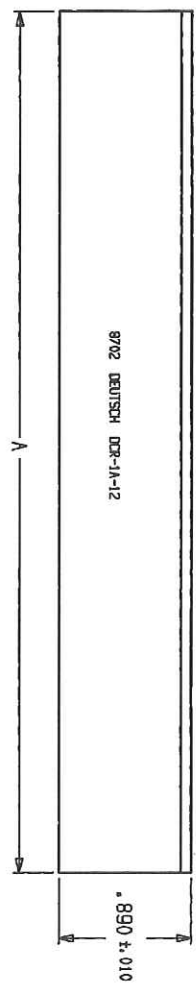

REV	DESCRIPTION
N/C	NEW RELEASE PER E.O. A7417
A	REVISED PER E.O. A7729
B	REVISED PER E.O. A10425
C	REVISED PER E.O. D0369

**	A ±.015	B ±.010	WEIGHT (gm.)	WEIGHT (ozs.)
02	1.036	.518	5.30	.19
03	1.554	1.036	7.95	.28
04	2.072	1.554	10.60	.37
05	2.590	2.072	13.25	.47
06	3.108	2.590	15.90	.56
07	3.626	3.108	18.55	.65
08	4.144	3.626	21.20	.75
09	4.662	4.144	23.85	.84
10	5.180	4.662	26.50	.93
11	5.698	5.180	29.15	1.03
12	6.216	5.698	31.80	1.12
13	6.734	6.216	34.45	1.21
14	7.252	6.734	37.10	1.31
15	7.770	7.252	39.75	1.40
16	8.288	7.770	42.40	1.50

**	A ±.015	B ±.010	WEIGHT (gm.)	WEIGHT (ozs.)
17	8.806	8.288	45.05	1.59
18	9.324	8.806	47.70	1.68
19	9.842	9.324	50.35	1.78
20	10.360	9.842	53.00	1.87

DCR-1*-**

- MATERIAL: THERMOPLASTIC (C)
- THE COMPOSITE RAIL MEETS OR EXCEEDS THE MECHANICAL AND ENVIRONMENTAL REQUIREMENTS OF MIL-T-81714.
- OPERATING TEMPERATURE: -55°C TO +175°C. MAX. PULLOUT LOAD OF 10 LBS. AT +175°C.
- RAIL PART NO. BREAKDOWN:
DCR-1 * - **
FINISH: A - BLACK COMPOSITE
BASIC IDENTIFICATION