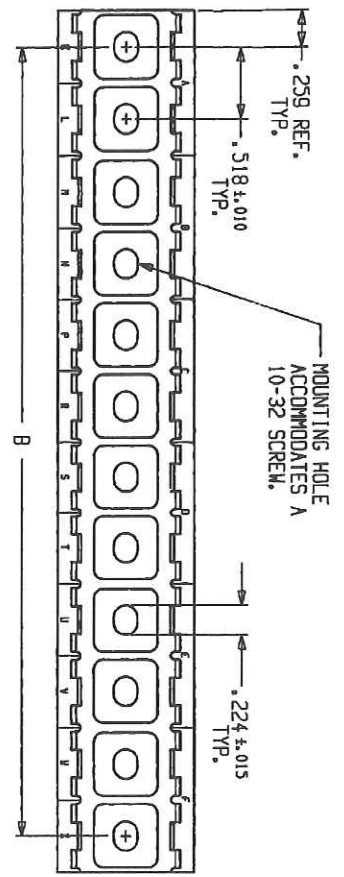

REV	DESCRIPTION
N/C	NEW RELEASE PER E.O. A7417
A	REVISED PER E.O. A7729
B	REVISED PER E.O. A10425
C	REVISED PER E.O. D0369

**	A ±.015	B ±.010	WEIGHT (gm.)	WEIGHT (ozs.)
02	1.036	.518	5.30	.19
03	1.554	1.036	7.95	.28
04	2.072	1.554	10.60	.37
05	2.590	2.072	13.25	.47
06	3.108	2.590	15.90	.56
07	3.626	3.108	18.55	.65
08	4.144	3.626	21.20	.75
09	4.662	4.144	23.85	.84
10	5.180	4.662	26.50	.93
11	5.698	5.180	29.15	1.03
12	6.216	5.698	31.80	1.12
13	6.734	6.216	34.45	1.21
14	7.252	6.734	37.10	1.31
15	7.770	7.252	39.75	1.40
16	8.288	7.770	42.40	1.50

**	A ±.015	B ±.010	WEIGHT (gm.)	WEIGHT (ozs.)
17	8.806	8.288	45.05	1.59
18	9.324	8.806	47.70	1.68
19	9.842	9.324	50.35	1.78
20	10.360	9.842	53.00	1.87

DCR-1*-**

- MATERIAL: THERMOPLASTIC (C)
- THE COMPOSITE RAIL MEETS OR EXCEEDS THE MECHANICAL AND ENVIRONMENTAL REQUIREMENTS OF MIL-T-81714.
- OPERATING TEMPERATURE: -55°C TO +175°C. MAX. PULLOUT LOAD OF 10 LBS. AT +175°C.
- RAIL PART NO. BREAKDOWN:
DCR-1 * - **
FINISH: A - BLACK COMPOSITE
BASIC IDENTIFICATION

NOTE: 1. DIMENSIONS ARE IN INCHES UNLESS OTHERWISE SPECIFIED.

DATE	12/14/87	BY	OL
APPROVED	12/14/87	BY	OL
SCALE	1:1		

COMPOSITE RAIL
CTJ
ENVELOPE

CP 16
DEUTSCHE
Municipal Airport
Beverly Hills, California