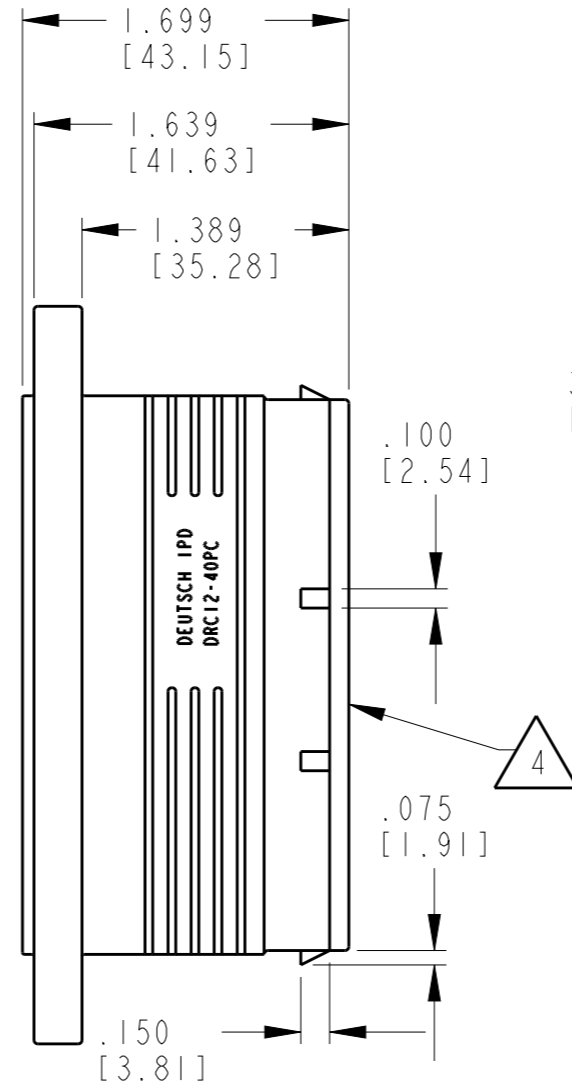

SEAL TYPE	CONTACT SIZE	MIN. INSUL. OD [mm]	MAX. INSUL. OD [mm]	WIRE RANGE [mm ²] REF ONLY
4	NORMAL	.100 [2.540]	.134 [3.404]	14-20 AWG [2.0-.50]
E	E	.053 [1.346]	.120 [3.048]	14-20 AWG [2.0-.50]

TE INTERNAL PN	DEUTSCH PN
DRC12-40PC	DRC12-40PC
DRC12-40PCE	DRC12-40PCE

4. WHEN X = E: MARK LETTER "E" ON WELD CAP IDENTIFIES "E" WIRE SEAL.
3. THIS RECEPTACLE MATES WITH DRC16-40S-XXXX; DRC18-40SC-XXXX PLUGS. (XXXX= ALL MODIFICATIONS) CONSULT FACTORY FOR MODS.
2. FOR CONTACT AND WIRE PERFORMANCE AND APPLICATION CHARACTERISTICS, SEE DRAWING 0425-015-0000.
1. RECEPTACLE IS SUPPLIED WITH DUST CAP (NOT SHOWN).

6. RECOMMENDED SCREW: 8-32 [M4]. TORQUE: 20-25 IN-LB [2.26-2.82 Nm].
5. MATERIAL: HOUSING: PLASTIC; GROMMET: RUBBER; INSERT: STEEL.

NOTES:

THIS DRAWING IS A CONTROLLED DOCUMENT.		DWN D. MEYER 09AUG1999	TE Connectivity	
DIMENSIONS: INCHES [mm]		CHK D. HASIBUAN 26SEP2011		
TOLERANCES UNLESS OTHERWISE SPECIFIED:		APVD D. MEYER 27OCT2011	NAME RECEPTACLE, FLANGED 40 SIZE 16 DRC SERIES KEY ARRANGEMENT -C-	
0 PLC ± 1 PLC ± 2 PLC ± 3 PLC ±.025 [.635] 4 PLC ± ANGLES ±0°30'0"		PRODUCT SPEC -	SIZE A3	
MATERIAL		APPLICATION SPEC -	CAGE CODE 4AFU8	DRAWING NO DRC12-40PCX
FINISH -		WEIGHT -	RESTRICTED TO -	SCALE 1:1
CUSTOMER DRAWING			SHEET 1	REV E