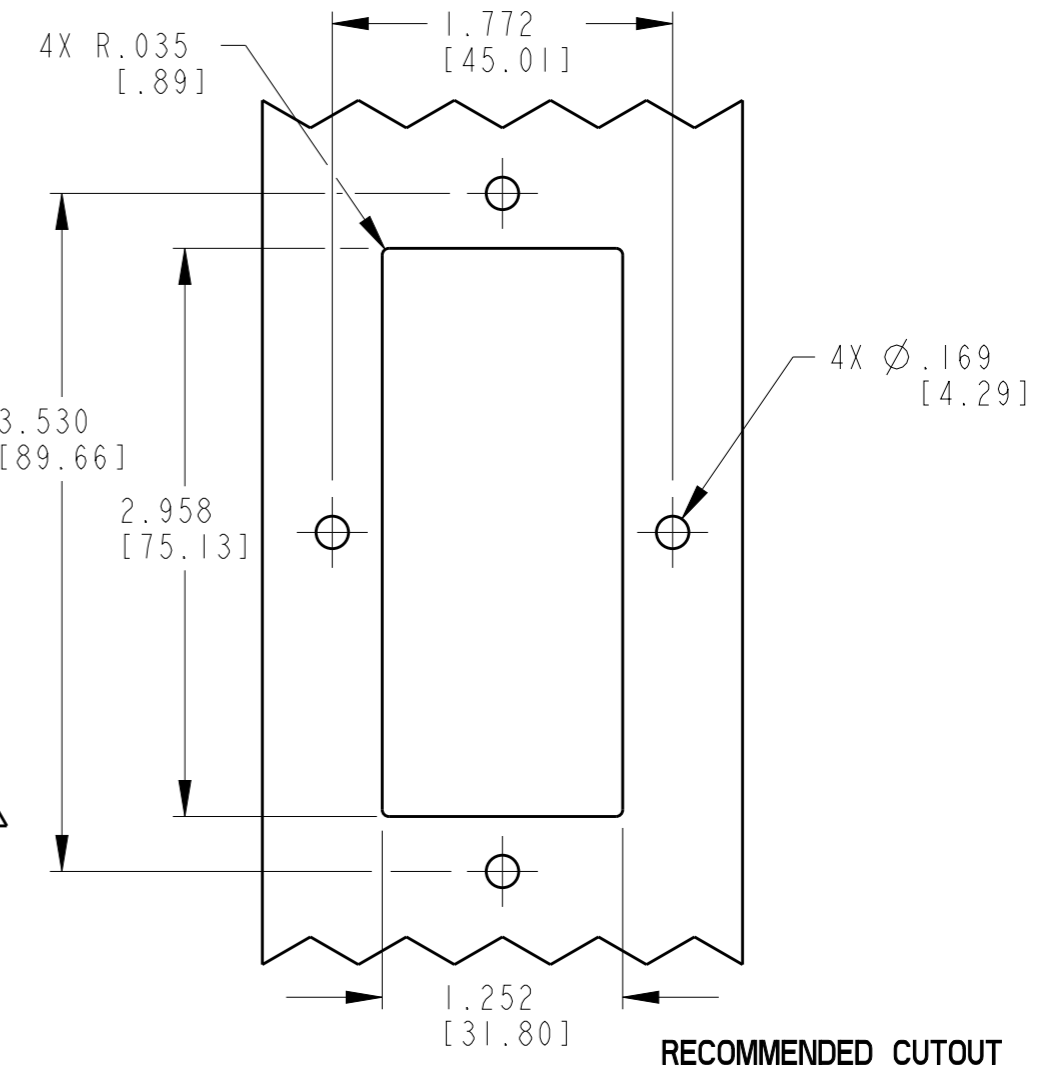

SEAL TYPE	CONTACT SIZE	MIN. INSUL. OD [mm]	MAX. INSUL. OD [mm]	WIRE RANGE [mm ²] REF ONLY
4	NORMAL	.100 [2.540]	.134 [3.404]	14-20 AWG [2.0-.50]
E	E	.053 [1.346]	.120 [3.048]	14-20 AWG [2.0-.50]

TE INTERNAL PN	DEUTSCH PN
DRC12-40PC	DRC12-40PC
DRC12-40PCE	DRC12-40PCE

4. WHEN X = E: MARK LETTER "E" ON WELD CAP IDENTIFIES "E" WIRE SEAL.
3. THIS RECEPTACLE MATES WITH DRC16-40S-XXXX; DRC18-40SC-XXXX PLUGS. (XXXX= ALL MODIFICATIONS) CONSULT FACTORY FOR MODS.
2. FOR CONTACT AND WIRE PERFORMANCE AND APPLICATION CHARACTERISTICS, SEE DRAWING 0425-015-0000.
1. RECEPTACLE IS SUPPLIED WITH DUST CAP (NOT SHOWN).

6. RECOMMENDED SCREW: 8-32 [M4]. TORQUE: 20-25 IN-LB [2.26-2.82 Nm].
5. MATERIAL: HOUSING: PLASTIC; GROMMET: RUBBER; INSERT: STEEL.

NOTES:

THIS DRAWING IS A CONTROLLED DOCUMENT.		DWN D. MEYER 09AUG1999	TE Connectivity	
DIMENSIONS: INCHES [mm]		CHK D. HASIBUAN 26SEP2011		
TOLERANCES UNLESS OTHERWISE SPECIFIED:		APVD D. MEYER 27OCT2011	NAME RECEPTACLE, FLANGED 40 SIZE 16 DRC SERIES KEY ARRANGEMENT -C-	
0 PLC ± 1 PLC ± 2 PLC ± 3 PLC ±.025 [.635] 4 PLC ± ANGLES ±0°30'0"		PRODUCT SPEC -	SIZE A3	
MATERIAL		APPLICATION SPEC -	CAGE CODE 4AFU8	DRAWING NO DRC12-40PCX
FINISH -		WEIGHT -	RESTRICTED TO -	SCALE 1:1
CUSTOMER DRAWING			SHEET 1	REV E