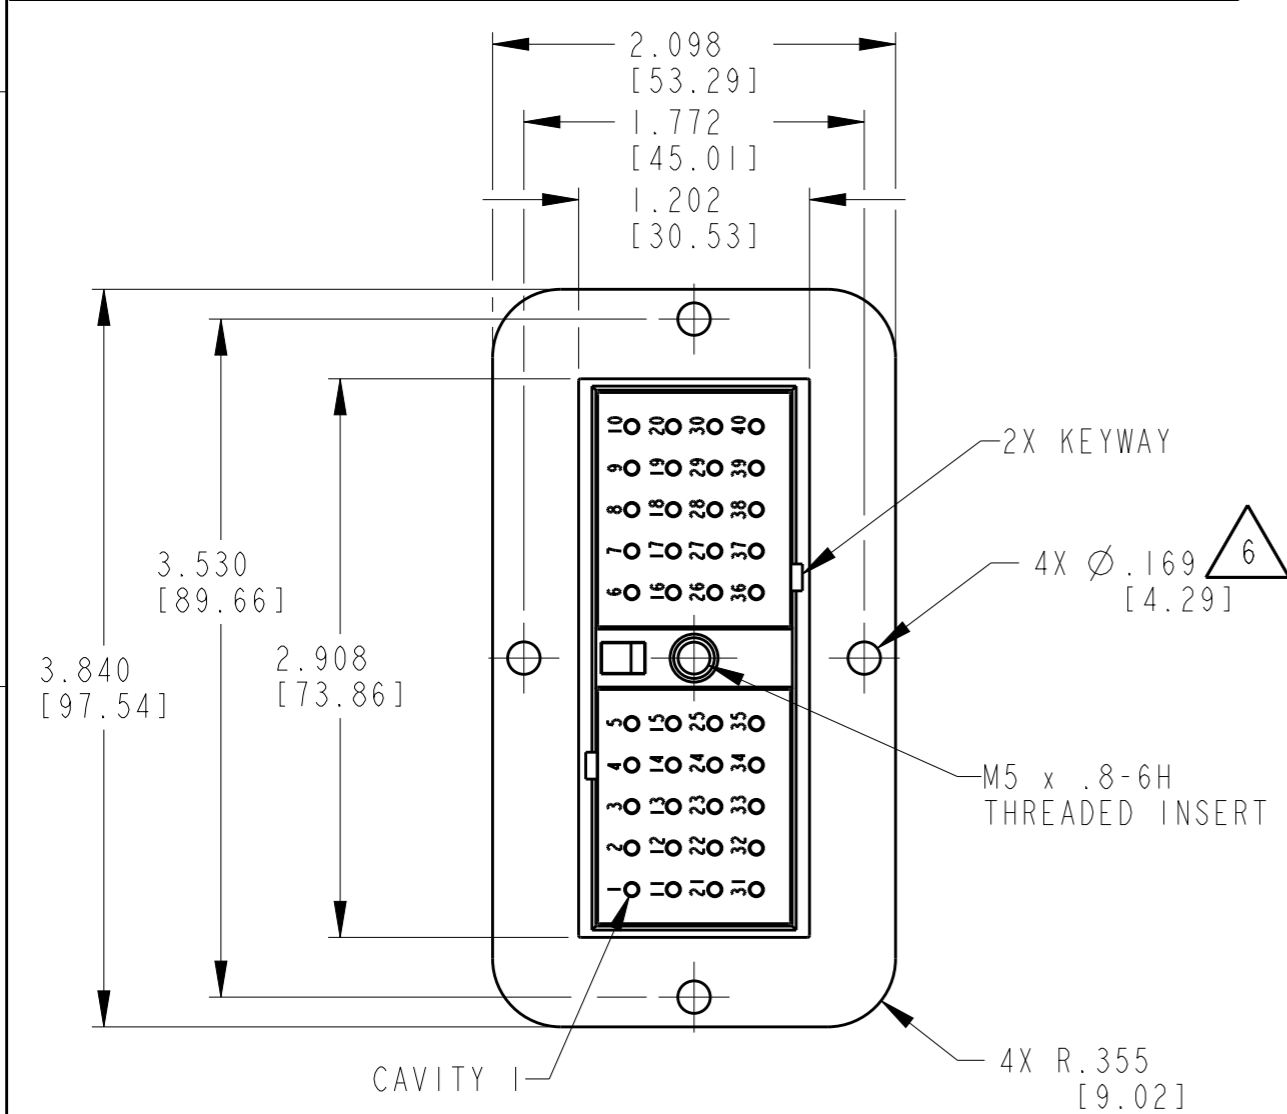

SEAL TYPE	CONTACT SIZE	MIN. INSUL. OD [mm]	MAX. INSUL. OD [mm]	WIRE RANGE [mm ²] REF ONLY
4	NORMAL	.100 [2.540]	.134 [3.404]	14-20 AWG [2.0-.50]
E	E	.053 [1.346]	.120 [3.048]	14-20 AWG [2.0-.50]

TE INTERNAL PN	DEUTSCH PN
DRC12-40PC	DRC12-40PC
DRC12-40PCE	DRC12-40PCE

4. WHEN X = E: MARK LETTER "E" ON WELD CAP IDENTIFIES "E" WIRE SEAL.
3. THIS RECEPTACLE MATES WITH DRC16-40S-XXXX; DRC18-40SC-XXXX PLUGS. (XXXX= ALL MODIFICATIONS) CONSULT FACTORY FOR MODS.
2. FOR CONTACT AND WIRE PERFORMANCE AND APPLICATION CHARACTERISTICS, SEE DRAWING 0425-015-0000.
1. RECEPTACLE IS SUPPLIED WITH DUST CAP (NOT SHOWN).

6. RECOMMENDED SCREW: 8-32 [M4]. TORQUE: 20-25 IN-LB [2.26-2.82 Nm].
5. MATERIAL: HOUSING: PLASTIC; GROMMET: RUBBER; INSERT: STEEL.

NOTES:

THIS DRAWING IS A CONTROLLED DOCUMENT.		DWN D. MEYER 09AUG1999	TE Connectivity	
DIMENSIONS: INCHES [mm]		CHK D. HASIBUAN 26SEP2011		
TOLERANCES UNLESS OTHERWISE SPECIFIED:		APVD D. MEYER 27OCT2011	NAME RECEPTACLE, FLANGED 40 SIZE 16 DRC SERIES KEY ARRANGEMENT -C-	
0 PLC ± 1 PLC ± 2 PLC ± 3 PLC ±.025 [.635] 4 PLC ± ANGLES ±0°30'0"		PRODUCT SPEC -	SIZE A3	
MATERIAL		APPLICATION SPEC -	CAGE CODE 4AFU8	DRAWING NO DRC12-40PCX
FINISH -		WEIGHT -	RESTRICTED TO -	SCALE 1:1
CUSTOMER DRAWING			SHEET 1	REV E