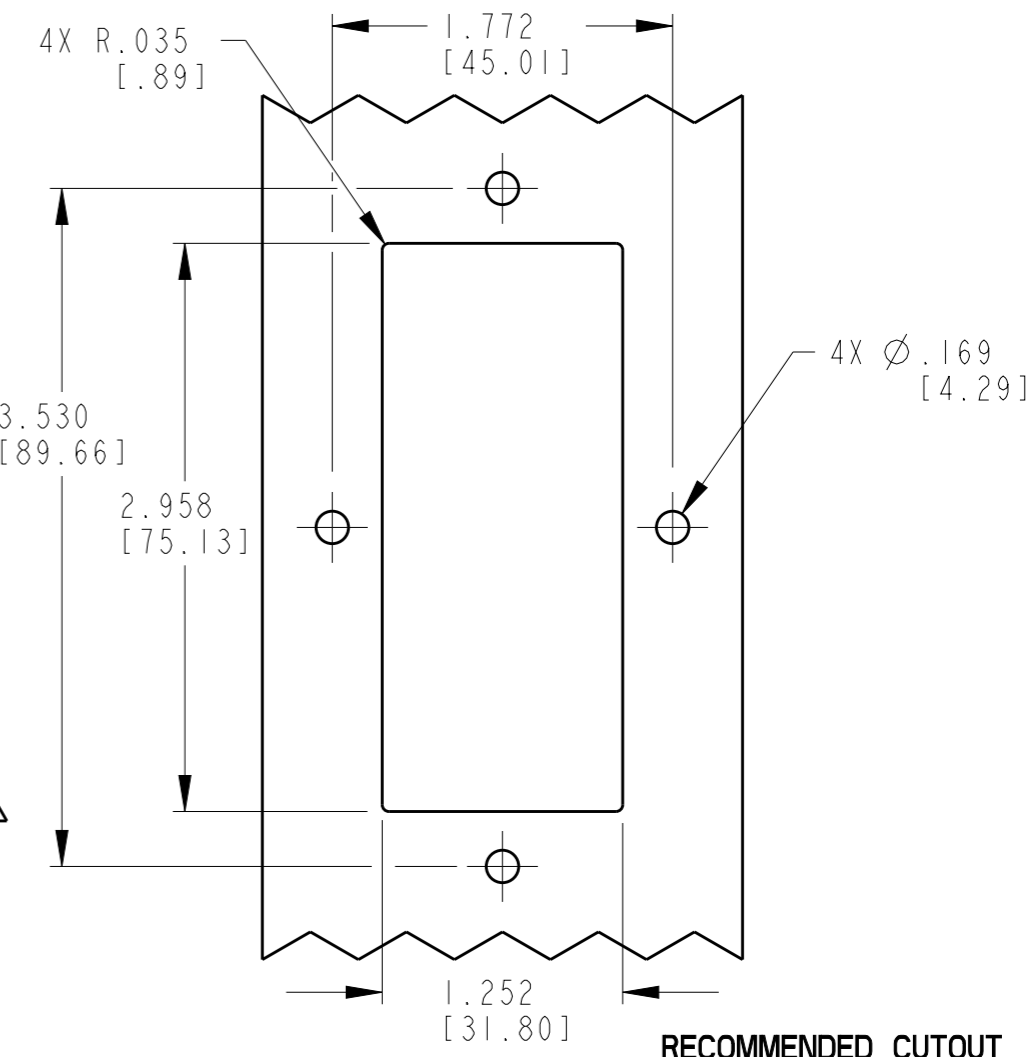

SEAL TYPE	CONTACT SIZE	MIN. INSUL. OD [mm]	MAX. INSUL. OD [mm]	WIRE RANGE [mm ²] REF ONLY
4	NORMAL	.100 [2.540]	.134 [3.404]	14-20 AWG [2.0-.50]
E	E	.053 [1.346]	.120 [3.048]	14-20 AWG [2.0-.50]

TE INTERNAL PN	DEUTSCH PN
DRC12-40PD	DRC12-40PD
DRC12-40PDE	DRC12-40PDE

- 4. WHEN X = E: MARK LETTER "E" ON WELD CAP IDENTIFIES "E" WIRE SEAL.
- 3. THIS RECEPTACLE MATES WITH DRC16-40S-XXXX; DRC18-40SD-XXXX PLUGS. (XXXX= ALL MODIFICATIONS) CONSULT FACTORY FOR MODS.
- 2. FOR CONTACT AND WIRE PERFORMANCE AND APPLICATION CHARACTERISTICS, SEE DRAWING 0425-015-0000.
- 1. RECEPTACLE IS SUPPLIED WITH DUST CAP (NOT SHOWN).

- 6. RECOMMENDED SCREW: 8-32 [M4]. TORQUE: 20-25 IN-LB [2.26-2.82 Nm].
- 5. MATERIAL: HOUSING: PLASTIC; GROMMET: RUBBER; INSERT: STEEL.

NOTES:

THIS DRAWING IS A CONTROLLED DOCUMENT.		DWN D. MEYER 09AUG1999	TE Connectivity	
DIMENSIONS: INCHES [mm]		CHK D. HASIBUAN 26SEP2011		
TOLERANCES UNLESS OTHERWISE SPECIFIED:		APVD D. MEYER 27OCT2011	NAME RECEPTACLE, FLANGED 40 SIZE 16 DRC SERIES KEY ARRANGEMENT -D-	
0 PLC ± 1 PLC ± 2 PLC ± 3 PLC ±.025 [.635] 4 PLC ± ANGLES ±0°30'0"		PRODUCT SPEC -	SIZE A3	
MATERIAL 5		APPLICATION SPEC -	CAGE CODE 4AFU8	DRAWING NO DRC12-40PDX
FINISH -		WEIGHT -	RESTRICTED TO -	SCALE 1:1
CUSTOMER DRAWING			SHEET 1	REV E