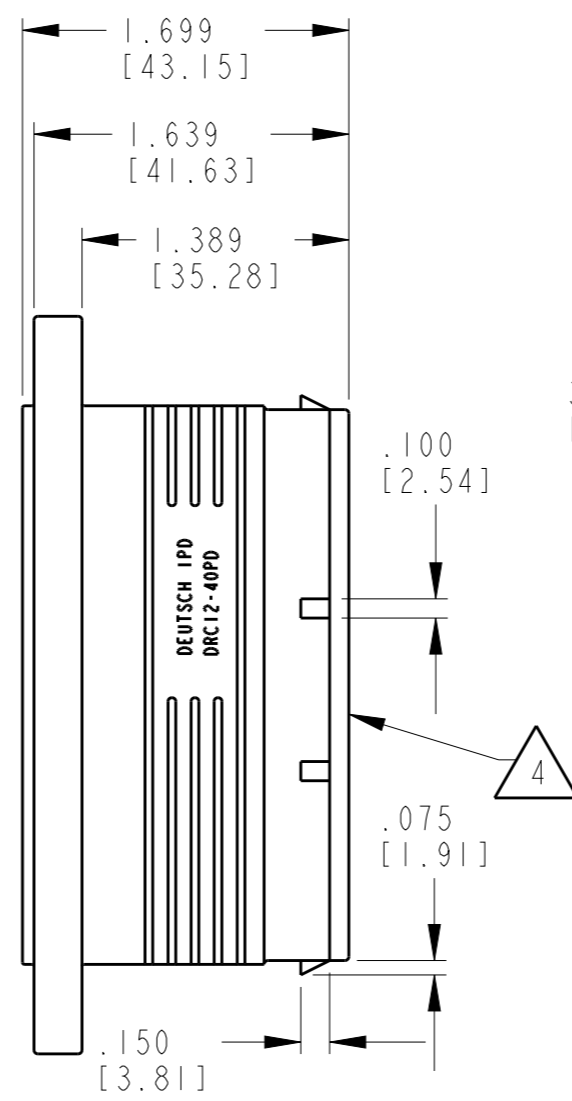

SEAL TYPE	CONTACT SIZE	MIN. INSUL. OD [mm]	MAX. INSUL. OD [mm]	WIRE RANGE [mm ²] REF ONLY
4	NORMAL	.100 [2.540]	.134 [3.404]	14-20 AWG [2.0-.50]
E	E	.053 [1.346]	.120 [3.048]	14-20 AWG [2.0-.50]

TE INTERNAL PN	DEUTSCH PN
DRC12-40PD	DRC12-40PD
DRC12-40PDE	DRC12-40PDE

- 4. WHEN X = E: MARK LETTER "E" ON WELD CAP IDENTIFIES "E" WIRE SEAL.
- 3. THIS RECEPTACLE MATES WITH DRC16-40S-XXXX; DRC18-40SD-XXXX PLUGS. (XXXX= ALL MODIFICATIONS) CONSULT FACTORY FOR MODS.
- 2. FOR CONTACT AND WIRE PERFORMANCE AND APPLICATION CHARACTERISTICS, SEE DRAWING 0425-015-0000.
- 1. RECEPTACLE IS SUPPLIED WITH DUST CAP (NOT SHOWN).

- 6. RECOMMENDED SCREW: 8-32 [M4]. TORQUE: 20-25 IN-LB [2.26-2.82 Nm].
- 5. MATERIAL: HOUSING: PLASTIC; GROMMET: RUBBER; INSERT: STEEL.

NOTES:

THIS DRAWING IS A CONTROLLED DOCUMENT.		DWN D. MEYER 09AUG1999	TE Connectivity	
DIMENSIONS: INCHES [mm]		CHK D. HASIBUAN 26SEP2011		
TOLERANCES UNLESS OTHERWISE SPECIFIED:		APVD D. MEYER 27OCT2011	NAME RECEPTACLE, FLANGED 40 SIZE 16 DRC SERIES KEY ARRANGEMENT -D-	
0 PLC ± 1 PLC ± 2 PLC ± 3 PLC ±.025 [.635] 4 PLC ± ANGLES ±0°30'0"		PRODUCT SPEC -	SIZE A3	
MATERIAL 5		APPLICATION SPEC -	CAGE CODE 4AFU8	DRAWING NO DRC12-40PDX
FINISH -		WEIGHT -	RESTRICTED TO -	SCALE 1:1
CUSTOMER DRAWING			SHEET 1	REV E