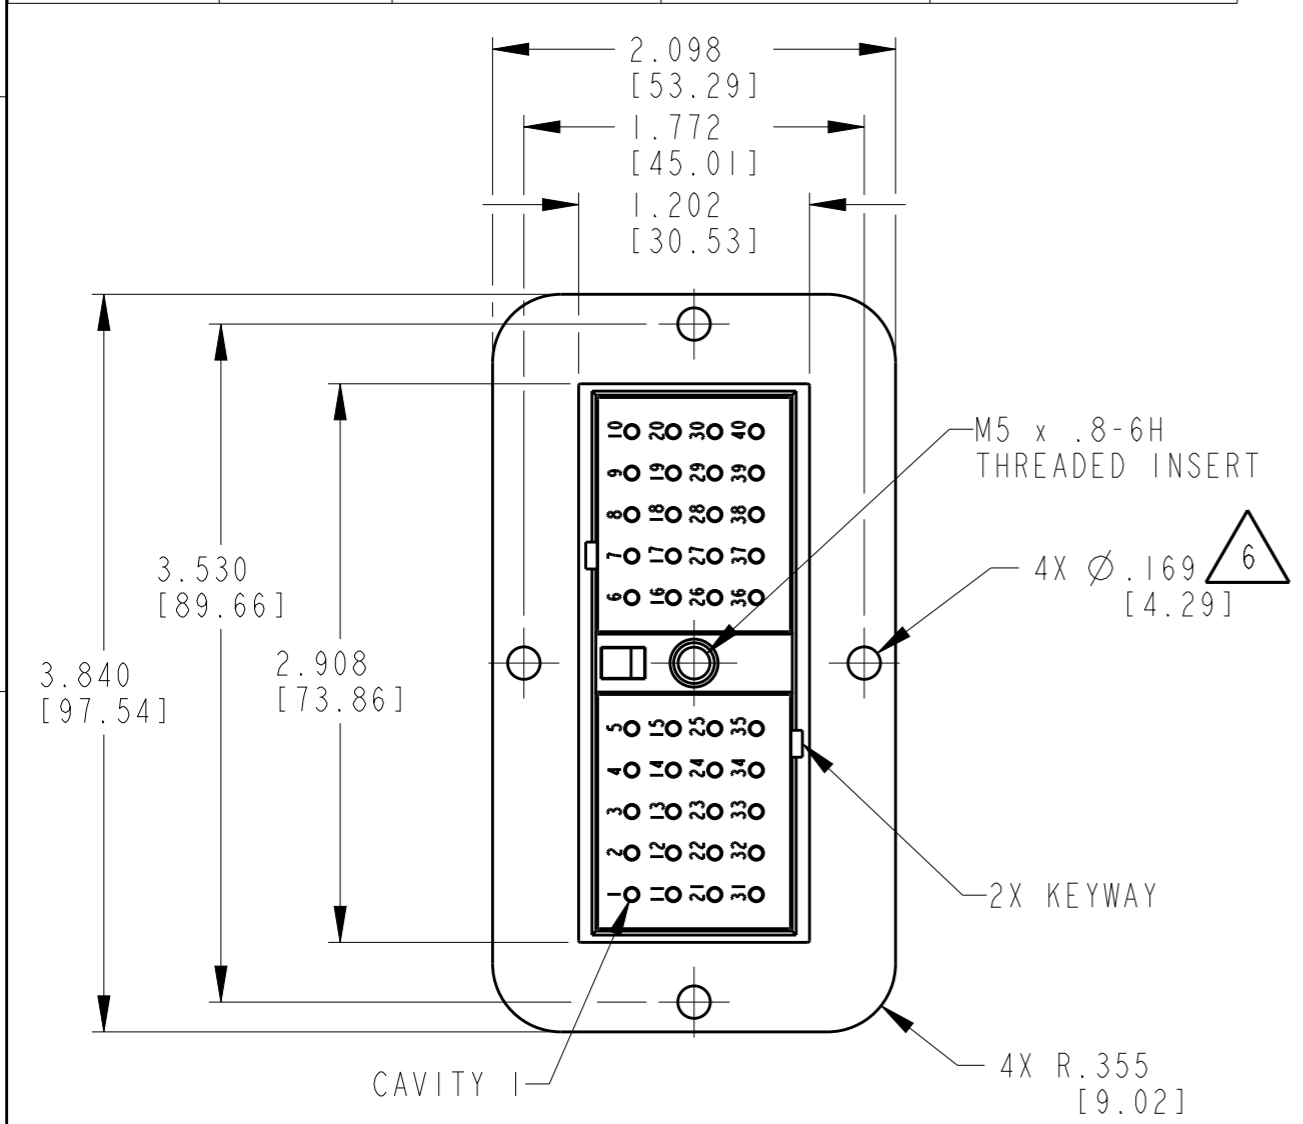

SEAL TYPE	CONTACT SIZE	MIN. INSUL. OD [mm]	MAX. INSUL. OD [mm]	WIRE RANGE [mm ²] REF ONLY
4	NORMAL	.100 [2.540]	.134 [3.404]	14-20 AWG [2.0-.50]
E	E	.053 [1.346]	.120 [3.048]	14-20 AWG [2.0-.50]

TE INTERNAL PN	DEUTSCH PN
DRC12-40PD	DRC12-40PD
DRC12-40PDE	DRC12-40PDE

- 4. WHEN X = E: MARK LETTER "E" ON WELD CAP IDENTIFIES "E" WIRE SEAL.
- 3. THIS RECEPTACLE MATES WITH DRC16-40S-XXXX; DRC18-40SD-XXXX PLUGS. (XXXX= ALL MODIFICATIONS) CONSULT FACTORY FOR MODS.
- 2. FOR CONTACT AND WIRE PERFORMANCE AND APPLICATION CHARACTERISTICS, SEE DRAWING 0425-015-0000.
- 1. RECEPTACLE IS SUPPLIED WITH DUST CAP (NOT SHOWN).

- 6. RECOMMENDED SCREW: 8-32 [M4]. TORQUE: 20-25 IN-LB [2.26-2.82 Nm].
- 5. MATERIAL: HOUSING: PLASTIC; GROMMET: RUBBER; INSERT: STEEL.

NOTES:

THIS DRAWING IS A CONTROLLED DOCUMENT.		DWN D. MEYER 09AUG1999	TE Connectivity	
DIMENSIONS: INCHES [mm]		CHK D. HASIBUAN 26SEP2011		
TOLERANCES UNLESS OTHERWISE SPECIFIED:		APVD D. MEYER 27OCT2011	NAME RECEPTACLE, FLANGED 40 SIZE 16 DRC SERIES KEY ARRANGEMENT -D-	
0 PLC ± 1 PLC ± 2 PLC ± 3 PLC ±.025 [.635] 4 PLC ± ANGLES ±0°30'0"		PRODUCT SPEC -	SIZE A3	
MATERIAL 5		APPLICATION SPEC -	CAGE CODE 4AFU8	DRAWING NO DRC12-40PDX
FINISH -		WEIGHT -	RESTRICTED TO -	SCALE 1:1
CUSTOMER DRAWING			SHEET 1	REV E