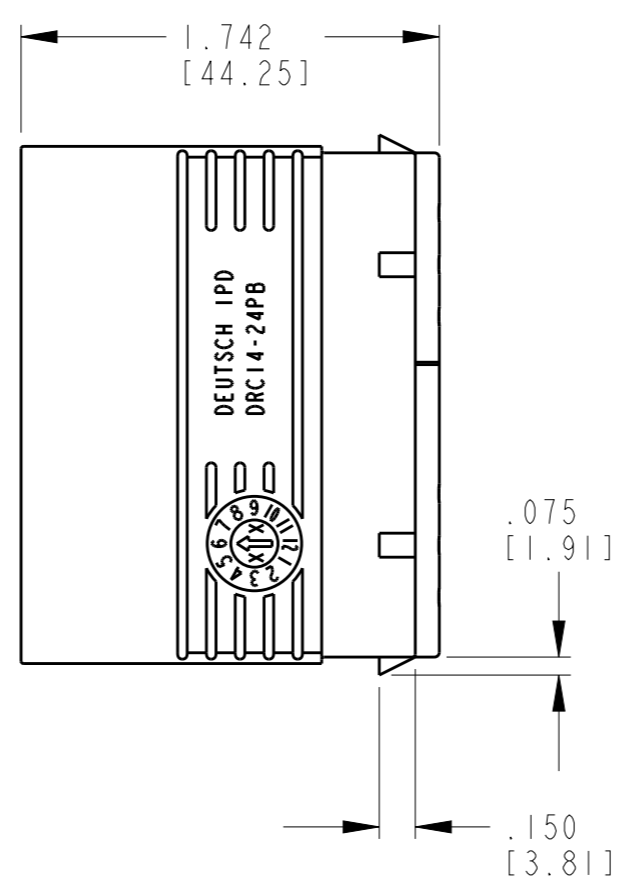

SEAL TYPE	CONTACT SIZE	MIN. INSUL. O.D.	MAX. INSUL. O.D.	WIRE RANGE [mm <sup>2</sup> ] REF ONLY
NORMAL	16	.100 [2.54]	.134 [3.40]	14-20 AWG [2.0-.50]
E	16	.053 [1.35]	.120 [3.05]	14-20 AWG [2.0-.50]

- 5. MATERIAL - HOUSING: PLASTIC (BLACK); GROMMET: RUBBER; INSERT: STEEL.
- 4. WHEN X = E: MARK LETTER "E" IDENTIFIES "E" WIRE SEAL. WHEN X = BLANK: IDENTIFIES "NORMAL" WIRE SEAL.
- 3. THIS PART MATES WITH DRC16-24SBX-XXXX PLUG. (X = WIRE SEAL ID; XXXX= ALL MODIFICATIONS)
- 2. FOR CONTACT AND WIRE PERFORMANCE AND APPLICATION CHARACTERISTICS, SEE DRAWING 0425-015-0000.
- 1. RECEPTACLE IS SUPPLIED WITH DUST CAP (NOT SHOWN).

TE INTERNAL PN	DEUTSCH PN
DRC14-24PB	DRC14-24PB
DRC14-24PBE	DRC14-24PBE

THIS DRAWING IS A CONTROLLED DOCUMENT.		DWN J. APOSTOL 03APR2013		TE Connectivity	
DIMENSIONS: INCHES [mm]		CHK D. HASIBUAN 03APR2013			
TOLERANCES UNLESS OTHERWISE SPECIFIED:		APVD D. HASIBUAN 03APR2013			
0 PLC ± 1 PLC ± 2 PLC ± 3 PLC ±.025 [.64] 4 PLC ± ANGLES ±0°30'0"		PRODUCT SPEC -			
MATERIAL 5		FINISH -		NAME INLINE RECEPTACLE 24 CONTACTS SIZE 16 DRC SERIES KEY ARRANGEMENT -B-	
		APPLICATION SPEC -		SIZE A3	
		WEIGHT -		CAGE CODE 4AFU8	
		CUSTOMER DRAWING		DRAWING NO. DRC14-24PBX	
				RESTRICTED TO -	
				SCALE 1.25:1	
				SHEET 1 OF 1	
				REV B	