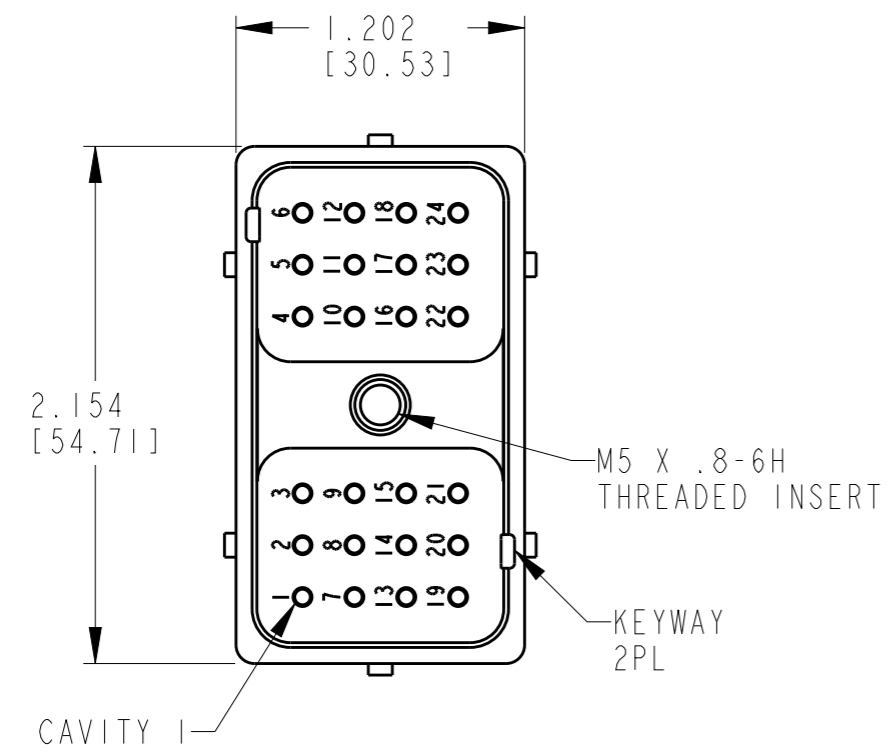

SEAL TYPE	CONTACT SIZE	MIN. INSUL. O.D.	MAX. INSUL. O.D.	WIRE RANGE [mm <sup>2</sup> ] REF ONLY
NORMAL	16	.100 [2.54]	.134 [3.40]	14-20 AWG [2.0-.50]
E	16	.053 [1.35]	.120 [3.05]	14-20 AWG [2.0-.50]

- 5. MATERIAL - HOUSING: PLASTIC (BLACK); GROMMET: RUBBER; INSERT: STEEL.
- 4. WHEN X = E: MARK LETTER "E" IDENTIFIES "E" WIRE SEAL. WHEN X = BLANK: IDENTIFIES "NORMAL" WIRE SEAL.
- 3. THIS PART MATES WITH DRC16-24SBX-XXXX PLUG. (X = WIRE SEAL ID; XXXX= ALL MODIFICATIONS)
- 2. FOR CONTACT AND WIRE PERFORMANCE AND APPLICATION CHARACTERISTICS, SEE DRAWING 0425-015-0000.
- 1. RECEPTACLE IS SUPPLIED WITH DUST CAP (NOT SHOWN).

TE INTERNAL PN	DEUTSCH PN
DRC14-24PB	DRC14-24PB
DRC14-24PBE	DRC14-24PBE

THIS DRAWING IS A CONTROLLED DOCUMENT.		DWN J. APOSTOL 03APR2013		TE Connectivity	
DIMENSIONS: INCHES [mm]		CHK D. HASIBUAN 03APR2013			
TOLERANCES UNLESS OTHERWISE SPECIFIED:		APVD D. HASIBUAN 03APR2013			
0 PLC ± 1 PLC ± 2 PLC ± 3 PLC ±.025 [.64] 4 PLC ± ANGLES ±0°30'0"		PRODUCT SPEC -			
MATERIAL 5		FINISH -		NAME INLINE RECEPTACLE 24 CONTACTS SIZE 16 DRC SERIES KEY ARRANGEMENT -B-	
		APPLICATION SPEC -		SIZE A3	
		WEIGHT -		CAGE CODE 4AFU8	
		CUSTOMER DRAWING		DRAWING NO. DRC14-24PBX	
				RESTRICTED TO -	
				SCALE 1.25:1	
				SHEET 1 OF 1	
				REV B	