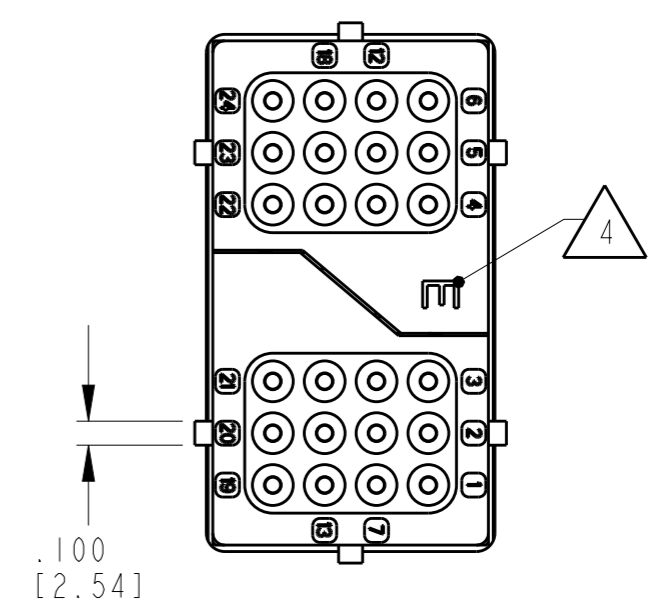

SEAL TYPE	CONTACT SIZE	MIN. INSUL. O.D.	MAX. INSUL. O.D.	WIRE RANGE [mm <sup>2</sup> ] REF ONLY
NORMAL	16	.100 [2.54]	.134 [3.40]	14-20 AWG [2.0-.50]
E	16	.053 [1.35]	.120 [3.05]	14-20 AWG [2.0-.50]

- 5. MATERIAL - HOUSING: PLASTIC (BLACK); GROMMET: RUBBER; INSERT: STEEL.
- 4. WHEN X = E: MARK LETTER "E" IDENTIFIES "E" WIRE SEAL. WHEN X = BLANK: IDENTIFIES "NORMAL" WIRE SEAL.
- 3. THIS PART MATES WITH DRC16-24SBX-XXXX PLUG. (X = WIRE SEAL ID; XXXX= ALL MODIFICATIONS)
- 2. FOR CONTACT AND WIRE PERFORMANCE AND APPLICATION CHARACTERISTICS, SEE DRAWING 0425-015-0000.
- 1. RECEPTACLE IS SUPPLIED WITH DUST CAP (NOT SHOWN).

TE INTERNAL PN	DEUTSCH PN
DRC14-24PB	DRC14-24PB
DRC14-24PBE	DRC14-24PBE

THIS DRAWING IS A CONTROLLED DOCUMENT.		DWN J. APOSTOL 03APR2013		TE Connectivity	
DIMENSIONS: INCHES [mm]		CHK D. HASIBUAN 03APR2013			
TOLERANCES UNLESS OTHERWISE SPECIFIED:		APVD D. HASIBUAN 03APR2013			
0 PLC ± 1 PLC ± 2 PLC ± 3 PLC ±.025 [.64] 4 PLC ± ANGLES ±0°30'0"		PRODUCT SPEC -			
MATERIAL 5		FINISH -		NAME INLINE RECEPTACLE 24 CONTACTS SIZE 16 DRC SERIES KEY ARRANGEMENT -B-	
		APPLICATION SPEC -		SIZE A3	
		WEIGHT -		CAGE CODE 4AFU8	
		CUSTOMER DRAWING		DRAWING NO. DRC14-24PBX	
				RESTRICTED TO -	
				SCALE 1.25:1	
				SHEET 1 OF 1	
				REV B	