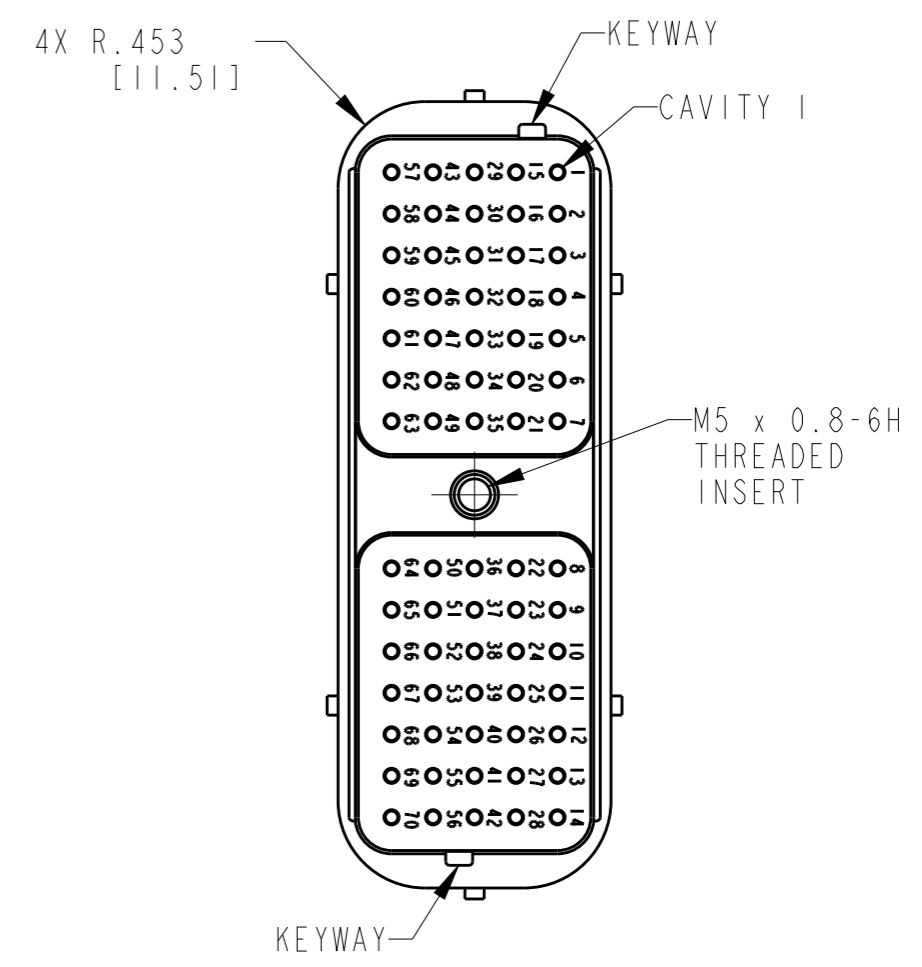

SEAL TYPE	CONTACT SIZE	MIN. INSUL. OD [mm]	MAX. INSUL. OD [mm]	WIRE RANGE [mm ²] REF ONLY
3	NORMAL	.100 [2.540]	.134 [3.404]	14-18 AWG [2.0-.75]
E	16	.053 [1.346]	.120 [3.048]	14-20 AWG [2.0-.50]

D

D

C

C

B

B

A

A

- 4. MATERIAL:
 HOUSING: PPS GF40 (BLACK)
 GROMMET: VMQ (RED-ORANGE)
 THREADED INSERT: STAINLESS STEEL
- 3. WHEN X = E: LETTER "E" IDENTIFIES "E" WIRE SEAL.
 WHEN X = BLANK: IDENTIFIES "NORMAL" WIRE SEAL (NOT SHOWN).
- 2. THIS PART MATES WITH DRC16-70SAX-XXXX.
 (XXXX= ALL MODIFICATIONS) CONSULT FACTORY FOR MODS.
- 1. RECEPTACLE IS SUPPLIED WITH DUST CAP (NOT SHOWN).

NOTES: UNLESS OTHERWISE SPECIFIED

TE INTERNAL PN	DEUTSCH PN
DRC14-70PA	DRC14-70PA
DRC14-70PAE	DRC14-70PAE

THIS DRAWING IS A CONTROLLED DOCUMENT.		DWN J. APOSTOL 13NOV2012			
DIMENSIONS: INCHES [mm]		CHK D. HASIBUAN 15FEB2013			
TOLERANCES UNLESS OTHERWISE SPECIFIED:		APVD D. MEYER 18FEB2013			
0 PLC ± 1 PLC ± 2 PLC ± 3 PLC ±.025 [0.64] 4 PLC ± ANGLES ±0° 30' 0"		PRODUCT SPEC -			
MATERIAL 4		FINISH -		NAME RECEPTACLE, INLINE 70 PIN, SIZE 16 DRC SERIES KEY ARRANGEMENT -A-	
		WEIGHT -		SIZE A3	
		CUSTOMER DRAWING		CAGE CODE 4AFU8	
				DRAWING NO. DRC14-70PAX	
				RESTRICTED TO -	
				SCALE 1:1	
				SHEET 1 OF 1	
				REV B	