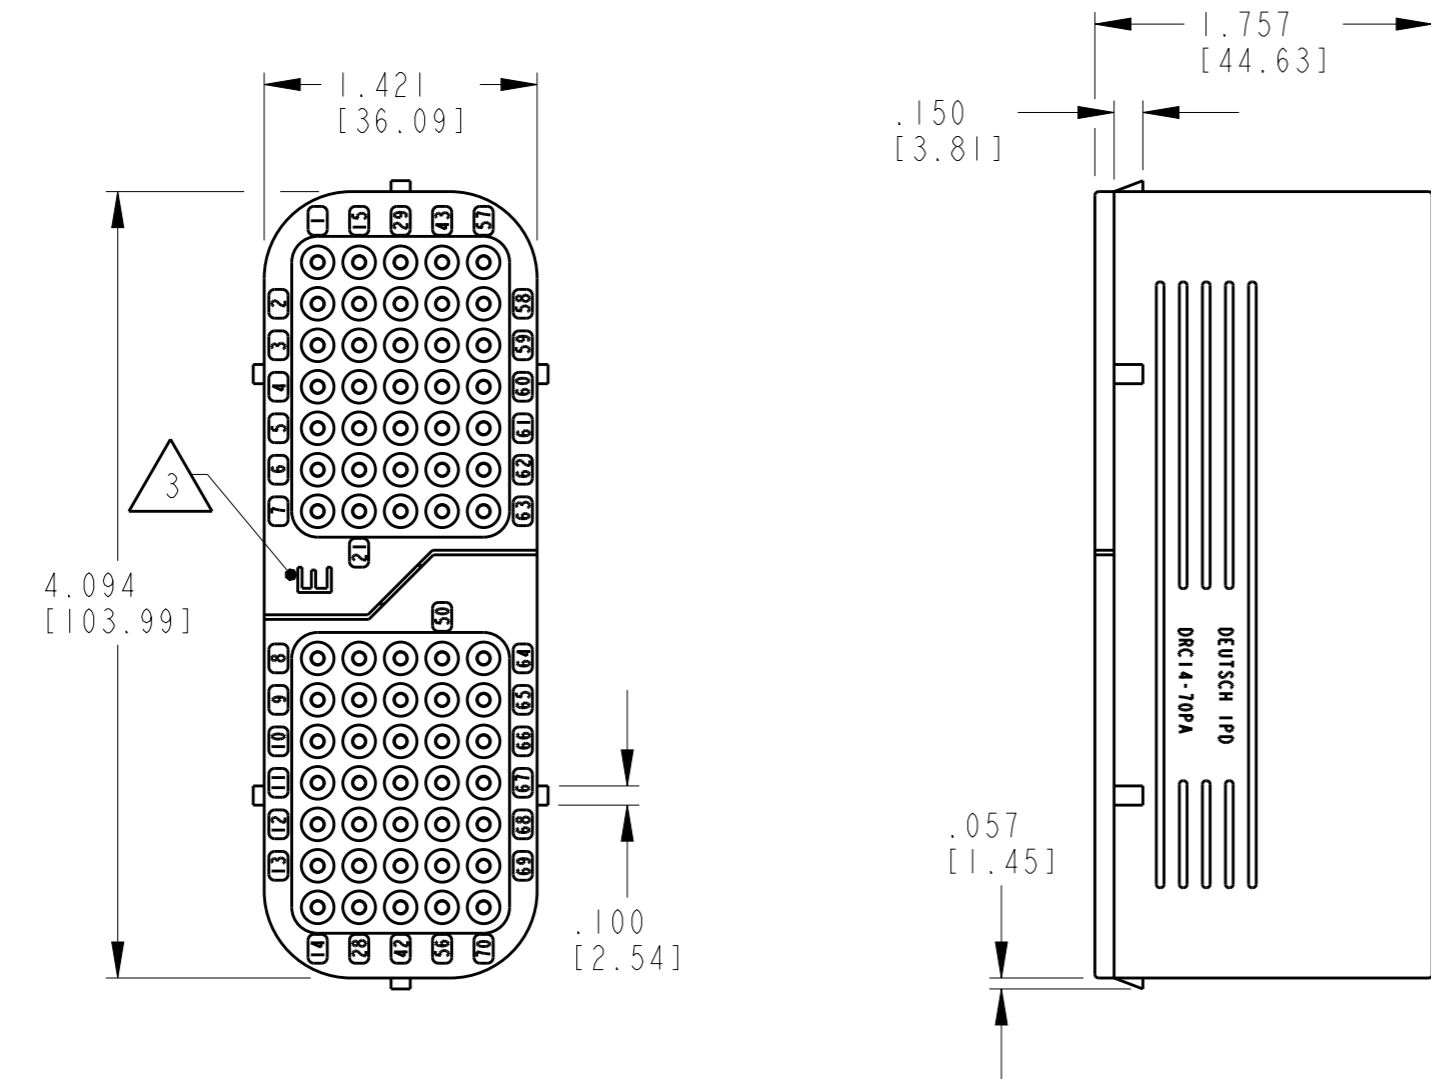

SEAL TYPE	CONTACT SIZE	MIN. INSUL. OD [mm]	MAX. INSUL. OD [mm]	WIRE RANGE [mm ²] REF ONLY
3	NORMAL	.100 [2.540]	.134 [3.404]	14-18 AWG [2.0-.75]
E	16	.053 [1.346]	.120 [3.048]	14-20 AWG [2.0-.50]

D

D

C

C

B

B

A

A

- 4. MATERIAL:
 HOUSING: PPS GF40 (BLACK)
 GROMMET: VMQ (RED-ORANGE)
 THREADED INSERT: STAINLESS STEEL
- 3. WHEN X = E: LETTER "E" IDENTIFIES "E" WIRE SEAL.
 WHEN X = BLANK: IDENTIFIES "NORMAL" WIRE SEAL (NOT SHOWN).
- 2. THIS PART MATES WITH DRC16-70SAX-XXXX.
 (XXXX= ALL MODIFICATIONS) CONSULT FACTORY FOR MODS.
- 1. RECEPTACLE IS SUPPLIED WITH DUST CAP (NOT SHOWN).

NOTES: UNLESS OTHERWISE SPECIFIED

TE INTERNAL PN	DEUTSCH PN
DRC14-70PA	DRC14-70PA
DRC14-70PAE	DRC14-70PAE

THIS DRAWING IS A CONTROLLED DOCUMENT.		DWN J. APOSTOL 13NOV2012			
DIMENSIONS: INCHES [mm]		CHK D. HASIBUAN 15FEB2013			
TOLERANCES UNLESS OTHERWISE SPECIFIED:		APVD D. MEYER 18FEB2013			
0 PLC ± 1 PLC ± 2 PLC ± 3 PLC ±.025 [0.64] 4 PLC ± ANGLES ±0° 30' 0"		PRODUCT SPEC -			
MATERIAL 4		FINISH -		NAME RECEPTACLE, INLINE 70 PIN, SIZE 16 DRC SERIES KEY ARRANGEMENT -A-	
		WEIGHT -		SIZE A3	
		CUSTOMER DRAWING		CAGE CODE 4AFU8	
				DRAWING NO. DRC14-70PAX	
				RESTRICTED TO -	
				SCALE 1:1	
				SHEET 1 OF 1	
				REV B	