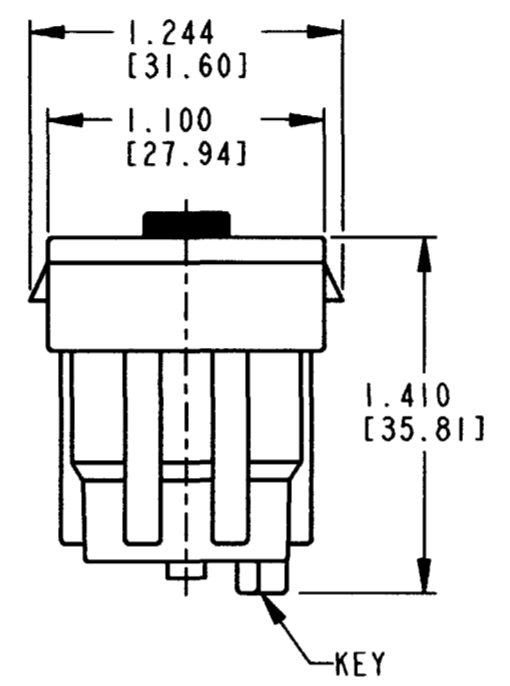

DRC26-40SA

DRC26-40SB

DRC26-40SC

DRC26-40SD

CONTACT SIZE	MIN. INSUL. O.D.	MAX. INSUL. O.D.	WIRE RANGE [mm ²] REF ONLY
20	.040 [1.016]	.095 [2.413]	16-20 AWG [1.0-0.5]

5. THIS PLUG MATES WITH DRC23-40P*-**** RECEPTACLE. (* = A,B,C,D KEYS; **** = ALL MODIFICATIONS)
 - 4 FOR CONTACT AND WIRE PERFORMANCE AND APPLICATION CHARACTERISTICS SEE ENVELOPE DRAWING 0425-015-0000.
 3. PLUG IS SUPPLIED WITH DUST CAP (NOT SHOWN).
 2. DIMENSION TOLERANCE: ±.025 [0.635]
 1. DIMENSIONS ARE IN INCHES [mm].
- NOTES: UNLESS OTHERWISE SPECIFIED

7. MATERIAL: HOUSING: PLASTIC (BLACK); BOLT: STAINLESS STEEL; CLIP: STEEL; GROMMET: RUBBER.
6. RECOMMENDED RETAINING BOLT TORQUE: 25-28 IN-LB [2.82-3.16 NM].

SIGNATURE & DATE		PLUG 40 CONTACTS, SIZE 20 DRC SERIES	CP	MATL. CODE
DR	D. MEYER 11/30/00		The Deutch Company DEUTSCH I.P.D. 3850 INDUSTRIAL AVE. HEMET, CALIF. 92545	
CHK	R. Meyer 7/24/05		B DRC26-40S *	
PE	D. Meyer 3/28/05			
APPD	R. Road 3-31-05			
SCALE	NONE WT	ENVELOPE	DWG. SIZE	CODE 11139 SHEET OF