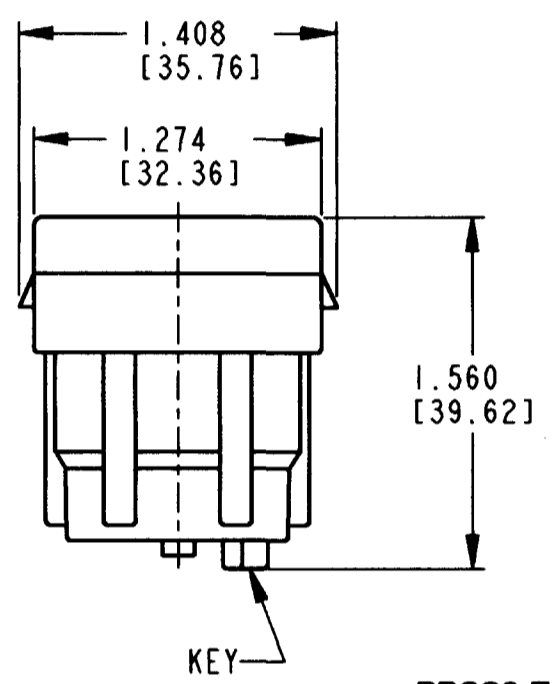

- SEE KEY ORIENTATION
- RECOMMENDED RETAINING BOLT TORQUE: 25-28 IN-LB [2.82-3.16NM]
 - THIS CONNECTOR WILL ACCOMMODATE THE FOLLOWING:

CONTACT SIZE	MIN. O.D.	MAX. O.D.	WIRE GAUGE RANGE REF ONLY
20	.040 [1.016]	.095 [2.413]	16 THRU 20 [1.00-.50mm ²]

- PLUG IS SUPPLIED WITH DUST CAP. (NOT SHOWN)
 - DIMENSION TOLERANCE: ±.025 [.64]
- NOTES: 1. DIMENSIONS ARE IN INCHES [mm].

REV A DRC26-50S**

REVISIONS			
SYM	DESCRIPTION	DATE	APPROVED
NC	NEW RELEASE PER E.O. A14643	12/5/94	RDR
A	REVISED PER E.O. P16752	7-20-00	RDR

DRC26-50S01	DRC26-50S02	DRC26-50S03	
01	02	03	
DRC26-50S04	DRC26-50S05	DRC26-50S06	
04	05	06	
DRC26-50S07	DRC26-50S08	DRC26-50S09	DRC26-50S10
07	08	09	10

- MATERIAL: HOUSING: PLASTIC (BLACK); BOLT: STAINLESS STEEL; CLIP: STEEL.
- THIS PLUG MATES WITH 09D41107L01 THRU 10-**** AND DRC20-50P01 THRU 10-**** RECEPTACLE. (**** = ALL MODIFICATIONS)
- FOR CONTACT AND WIRE PERFORMANCE AND APPLICATION CHARACTERISTICS SEE ENVELOPE DRAWING 0425-015-0000.

SIGNATURE & DATE		PLUG 50 CONTACTS, SIZE 20 DRC SERIES	CP EP019	MATL. CODE
DR	V. TOMSA 10/11/94		The Deutsch Company DEUTSCH I.P.D. 3850 INDUSTRIAL AVE. HEMET, CALIF. 92545	
CHK	D. Meyer 7/20/00	ENVELOPE	DRC26-50S**	
PE	D. Meyer 7/20/00		DWG SIZE	CODE 11139
APPD	R. Reed 7-20-00			
SCALE	NONE WT			