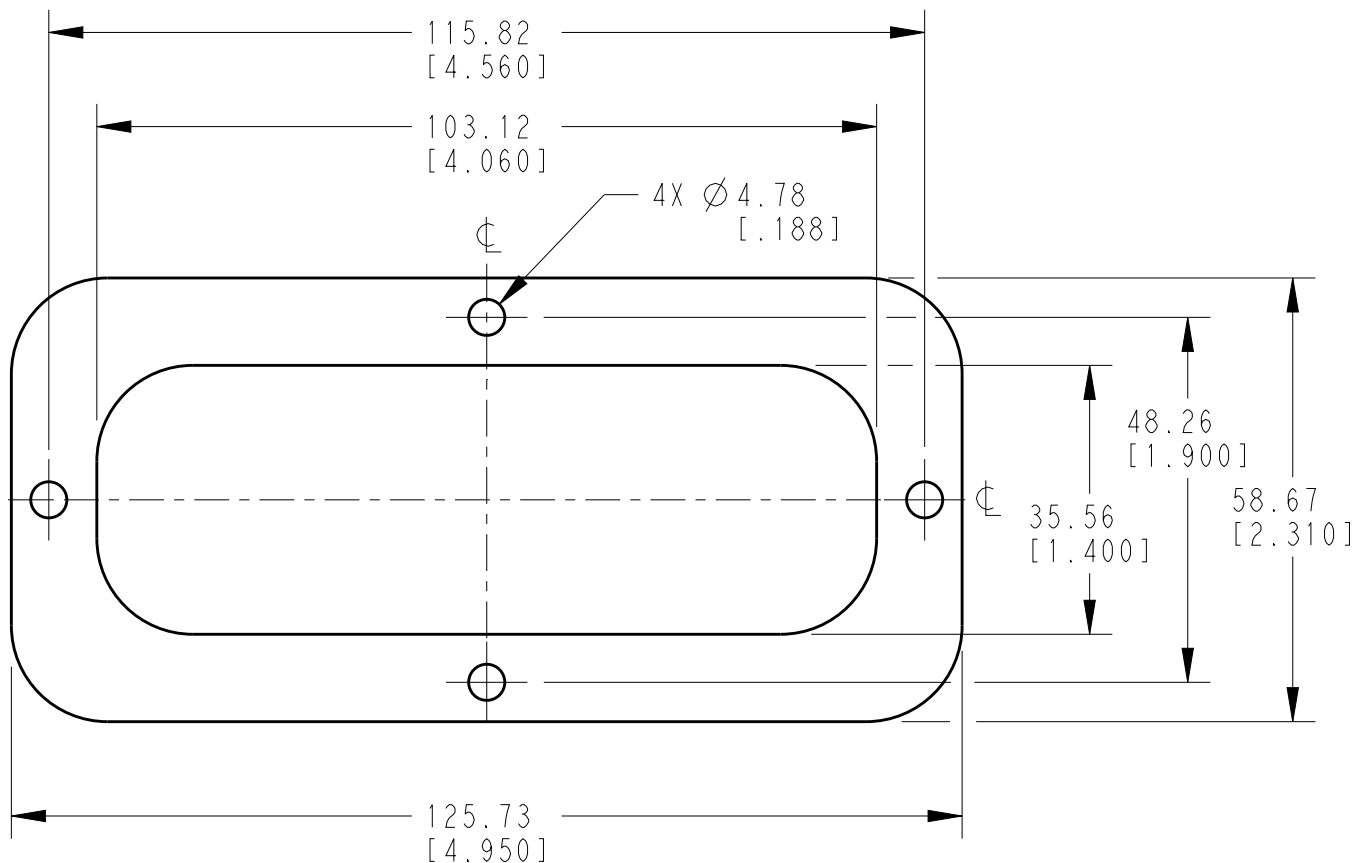

LOC	DIST	REVISIONS				
P	LTR	DESCRIPTION	DATE	DWN	APVD	
	A	NEW RELEASE PER ECO-14-009839	07JUL2014	DM	DM	
	A1	REVISED PER ECO-16-014360	03OCT2016	JA	DM	

4. THIS ACCESSORY PART IS PROVIDED WITHOUT TYPICAL TRANSPORTATION INDUSTRY PROCESS CONTROLS. NO VALIDATION TESTING HAS BEEN PERFORMED. CUSTOMER IS RESPONSIBLE FOR DETERMINING PRODUCT PERFORMANCE AND SUITABILITY FOR APPLICATION.
3. THICKNESS: 3.18 [.125].
2. TEMPERATURE RATING: -57°C TO +107°C [-70°F TO +225°F).
1. THIS PART IS USED ON DRC12-70PX(E)-XXXX RECEPTACLE WHERE X=A,B,C,D KEYS AND XXXX=MODIFICATION.

NOTES:

TE INTERNAL PN	DEUTSCH PN
DRC70-GKT	DRC70-GKT

THIS DRAWING IS UNPUBLISHED. ALL RIGHTS RESERVED. BY TE CONNECTIVITY. COPYRIGHT 2014

DIMENSIONS: mm [INCH]		DWN D.MEYER	07JUL2014	MATERIAL	CLD CELL SPONGE	FINISH	BLACK
TOLERANCES UNLESS OTHERWISE SPECIFIED:		CHK D.HASIBUAN	07JUL2014	 TE Connectivity			
0 PLC ±		APVD D.MEYER	07JUL2014				
1 PLC ±		PRODUCT SPEC		NAME			
2 PLC ±0.63 [.025]		APPLICATION SPEC		GASKET, RECEPTACLE			
3 PLC ±				70 PIN, DRC SERIES			
4 PLC ±				SIZE	CAGE CODE	DRAWING NO	RESTRICTED TO
ANGLES ±0° 30' 0"		WEIGHT		A 4	4AFU8	©-DRC70-GKT	-
 		CUSTOMER DRAWING		SCALE	1:1	SHEET	1 OF 1
						REV	A1