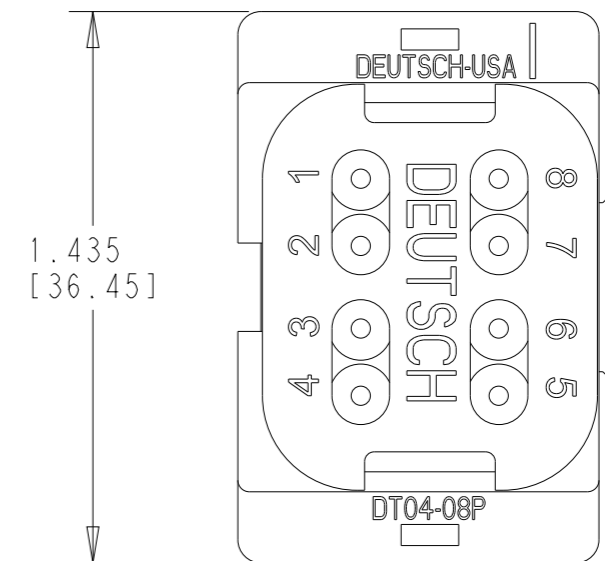

P	LTR	DESCRIPTION	DATE	DWN	APVD
	A1	REVISED PER PCN-21-106315	30JUN2021	MR	IG

4 DATE CODE: MONTH IS REPRESENTED BY SEQUENTIAL ALPHA CHARACTERS EX: A =JAN; YEAR IS REPRESENTED BY LAST NUMERICAL DIGIT EX: 0=2020

3 MATERIAL- RECEPTACLE: PA66 GF15 (BLACK)  
WEDGE LOCK: PBT GF30  
GROMMET: VMO

2. THIS RECEPTACLE MATES WITH DT06-08SA-XXXX (XXXX = ALL MODIFICATIONS) CONSULT FACTORY FOR MODIFICATIONS.

1. FOR CONECTS AND WIRE PERFORMANCE AND APPLICATION CHARACTERISTICS SEE ENVELOPE DRAWING 0425-015-0000 AND 0425-017-0000.

NOTES:

THIS DRAWING IS A CONTROLLED DOCUMENT.

DIMENSIONS: INCH [mm]	TOLERANCES UNLESS OTHERWISE SPECIFIED:
	0 PLC ±
	1 PLC ±
	2 PLC ±
	3 PLC ±.025 [0.64]
	4 PLC ±
	ANGLES ±0° 30' 0''
MATERIAL 3	FINISH -

DWN	X. SANCHEZ	09NOV01
CHK	D. MEYER	16NOV01
APVD	D. MEYER	16NOV01
PRODUCT SPEC	108-151009	
APPLICATION SPEC	114-151009	
WEIGHT	25 g	
CUSTOMER DRAWING		

TE Connectivity		NAME 8 WAY RECEPTACLE -E005 MOD. DT SERIES		
		SIZE	CAGE CODE	DRAWING NO
A3	00779	G=DT04-08PA-E005		-
SCALE 1:1		SHEET 1 OF 1	REV A1	