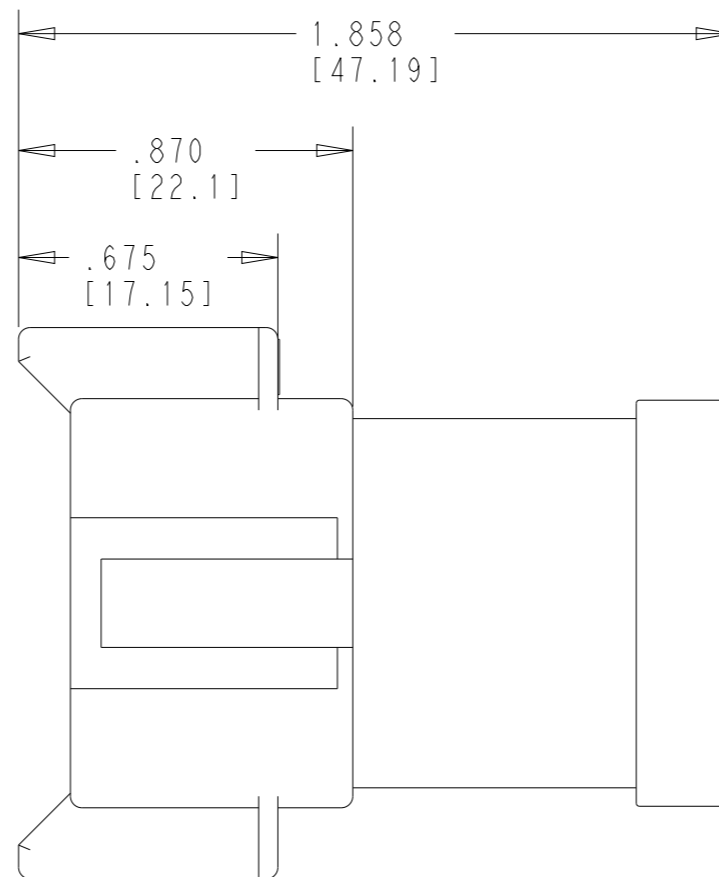

P	LTR	DESCRIPTION	DATE	DWN	APVD
	A1	REVISED PER PCN-21-106315	30JUN2021	MR	IG

4 DATE CODE: MONTH IS REPRESENTED BY SEQUENTIAL ALPHA CHARACTERS EX: A =JAN; YEAR IS REPRESENTED BY LAST NUMERICAL DIGIT EX: 0=2020

3 MATERIAL- RECEPTACLE: PA66 GF15 (BLACK)  
WEDGE LOCK: PBT GF30  
GROMMET: VMO

2. THIS RECEPTACLE MATES WITH DT06-08SA-XXXX (XXXX = ALL MODIFICATIONS) CONSULT FACTORY FOR MODIFICATIONS.

1. FOR CONECTS AND WIRE PERFORMANCE AND APPLICATION CHARACTERISTICS SEE ENVELOPE DRAWING 0425-015-0000 AND 0425-017-0000.

NOTES:

THIS DRAWING IS A CONTROLLED DOCUMENT.

DIMENSIONS: INCH [mm]	TOLERANCES UNLESS OTHERWISE SPECIFIED:
	0 PLC ±
	1 PLC ±
	2 PLC ±
	3 PLC ±.025 [0.64]
	4 PLC ±
	ANGLES ±0° 30' 0''
MATERIAL 3	FINISH -

DWN	X. SANCHEZ	09NOV01
CHK	D. MEYER	16NOV01
APVD	D. MEYER	16NOV01
PRODUCT SPEC	108-151009	
APPLICATION SPEC	114-151009	
WEIGHT	25 g	
CUSTOMER DRAWING		

TE Connectivity		NAME 8 WAY RECEPTACLE -E005 MOD. DT SERIES		
		SIZE	CAGE CODE	DRAWING NO
A3	00779	G=DT04-08PA-E005		-
SCALE 1:1		SHEET 1 OF 1	REV A1	