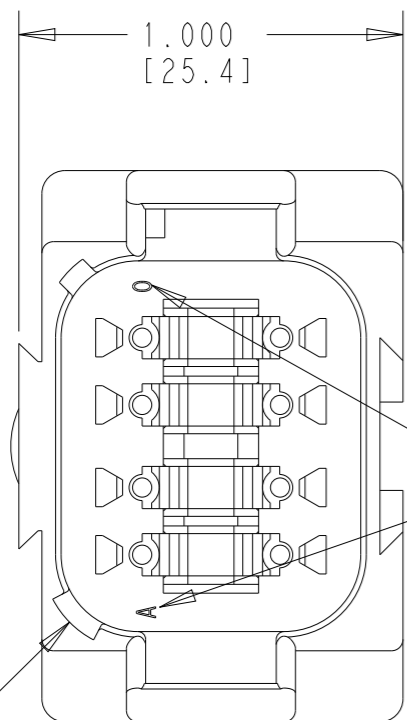

P	LTR	DESCRIPTION	DATE	DWN	APVD
	A1	REVISED PER PCN-21-106315	30JUN2021	MR	IG

4 DATE CODE: MONTH IS REPRESENTED BY SEQUENTIAL ALPHA CHARACTERS EX: A =JAN; YEAR IS REPRESENTED BY LAST NUMERICAL DIGIT EX: 0=2020

3 MATERIAL- RECEPTACLE: PA66 GF15 (BLACK)
WEDGE LOCK: PBT GF30
GROMMET: VMO

2. THIS RECEPTACLE MATES WITH DT06-08SA-XXXX (XXXX = ALL MODIFICATIONS) CONSULT FACTORY FOR MODIFICATIONS.

1. FOR CONECTS AND WIRE PERFORMANCE AND APPLICATION CHARACTERISTICS SEE ENVELOPE DRAWING 0425-015-0000 AND 0425-017-0000.

NOTES:

THIS DRAWING IS A CONTROLLED DOCUMENT.

DIMENSIONS: INCH [mm]	TOLERANCES UNLESS OTHERWISE SPECIFIED:
	0 PLC ±
	1 PLC ±
	2 PLC ±
	3 PLC ±.025 [0.64]
	4 PLC ±
	ANGLES ±0° 30' 0''
MATERIAL 3	FINISH -

DWN	X. SANCHEZ	09NOV01
CHK	D. MEYER	16NOV01
APVD	D. MEYER	16NOV01
PRODUCT SPEC	108-151009	
APPLICATION SPEC	114-151009	
WEIGHT	25 g	
CUSTOMER DRAWING		

TE Connectivity		NAME 8 WAY RECEPTACLE -E005 MOD. DT SERIES			
		SIZE	CAGE CODE	DRAWING NO	RESTRICTED TO
A3	00779	G=DT04-08PA-E005		-	
SCALE 1:1		SHEET 1 OF 1	REV A1