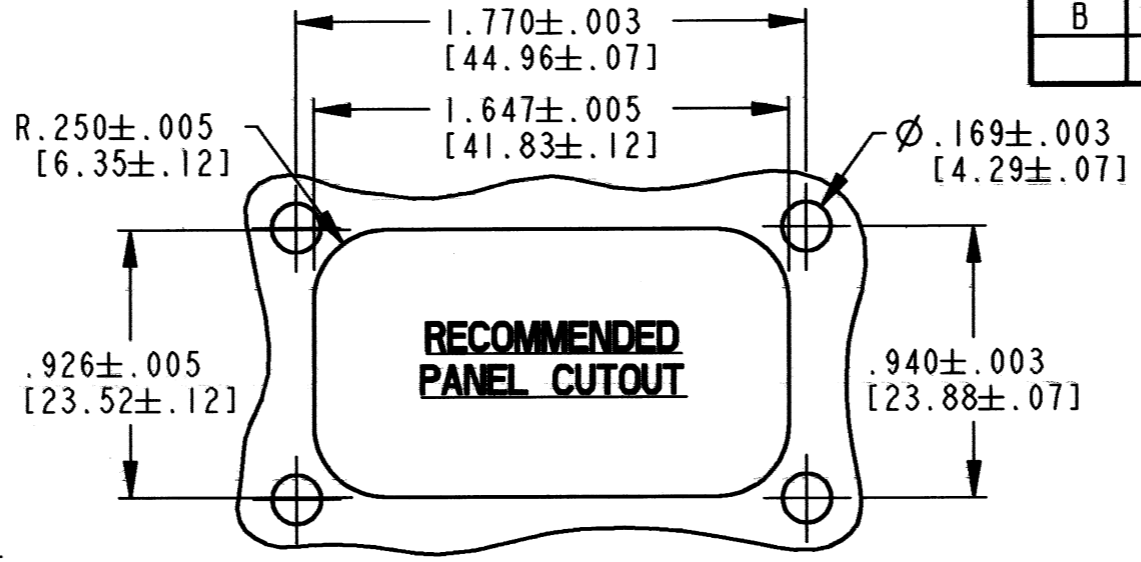

REV
B DT04-12PA-LE07

REVISIONS			
SYM	DESCRIPTION	DATE	APPROVED
NC	NEW RELEASE PER E.O. P15836	11/24/98	R.D.R.
A	REVISED PER E.O. P19542	6/12/07	R.D.R.
B	REVISED PER E.O. P20438	5-18-10	RDR

CONTACT SIZE	MIN. INSUL. O.D.	MAX. INSUL. O.D.	WIRE RANGE [mm ²]
16	.088 [2.23]	.145 [3.68]	14-20 AWG [2.0-0.5]

DATE CODE: MONTH IS REPRESENTED BY SEQUENTIAL ALPHA CHARACTERS. EX: A = JANUARY
YEAR IS REPRESENTED BY LAST NUMERICAL DIGIT. EX: 0 = 2000

5. SHELL MATERIAL: PLASTIC; COLOR: GREY
SEAL MATERIAL: RUBBER
4. THIS RECEPTACLE MATES WITH DT06-12SA-**** PLUG.
(* = ALL MODIFICATIONS). CONSULT FACTORY FOR MODIFICATIONS.
3. FOR CONTACTS AND WIRE PERFORMANCE AND APPLICATION CHARACTERISTICS,
SEE ENVELOPE DRAWING 0425-015-0000 AND 0425-017-0000.
2. ALL DIMENSIONS ARE IN INCHES [MILLIMETERS].
1. ALL DIMENSIONS ARE ±.025[0.64] UNLESS OTHERWISE SPECIFIED.

NOTES:

SIGNATURE & DATE	
DR	S. THEIS 11/17/98
CHK	R. Miller 5/14/10
PE	R. Meyer 3/11/10
APPD	S. Bonds 5.4.10
SCALE	NONE WT

12 WAY RECEPTACLE
W/ FLANGE AND CAP
-LE07 MOD.
DT SERIES

ENVELOPE

EP	MATL. CODE
3850 INDUSTRIAL AVE. HEMET, CA 92545	
B DT04-12PA-LE07	
DWG SIZE	CODE 11139 SHEET OF