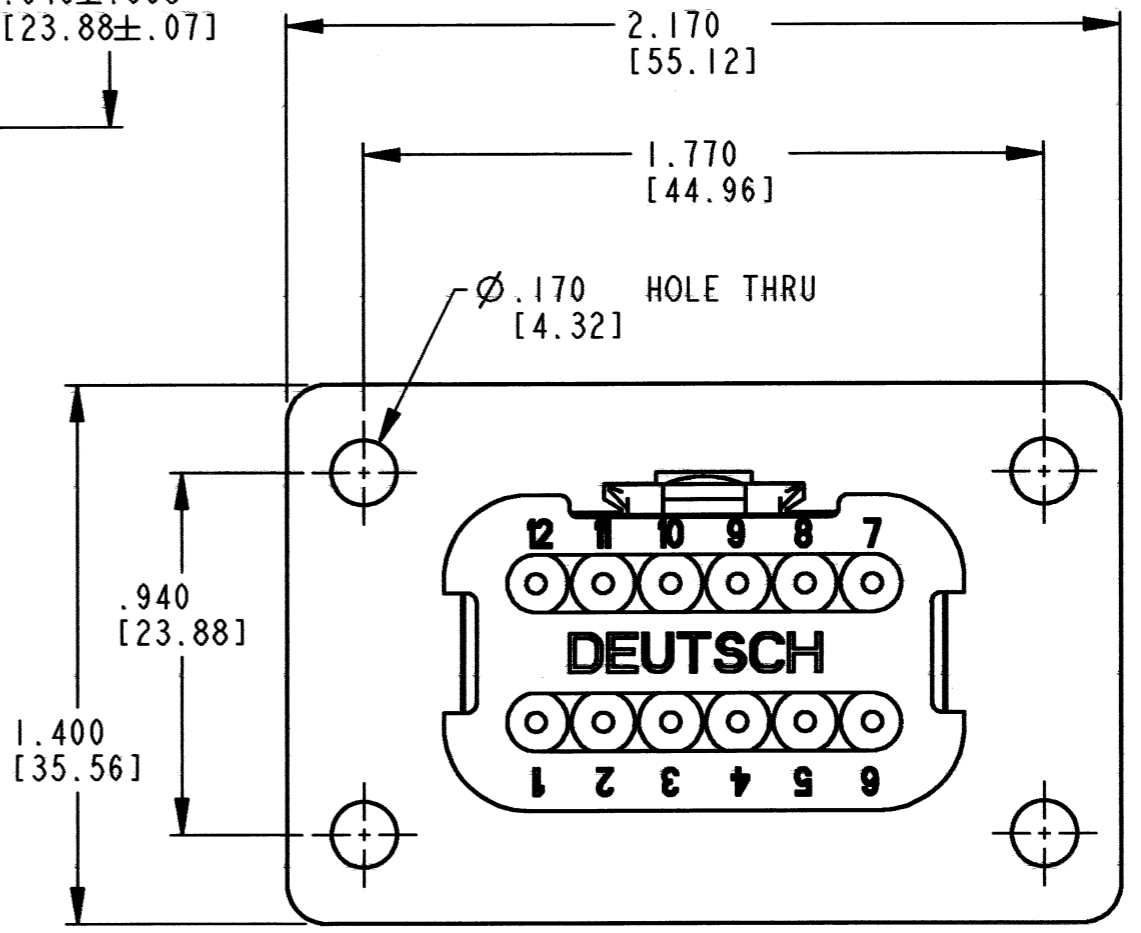

REV
B DT04-12PA-LE07

REVISIONS			
SYM	DESCRIPTION	DATE	APPROVED
NC	NEW RELEASE PER E.O. P15836	11/24/98	R.D.R.
A	REVISED PER E.O. P19542	6/12/07	R.D.R.
B	REVISED PER E.O. P20438	5-18-10	RDR

CONTACT SIZE	MIN. INSUL. O.D.	MAX. INSUL. O.D.	WIRE RANGE [mm ²]
16	.088 [2.23]	.145 [3.68]	14-20 AWG [2.0-0.5]

DATE CODE: MONTH IS REPRESENTED BY SEQUENTIAL ALPHA CHARACTERS. EX: A = JANUARY
YEAR IS REPRESENTED BY LAST NUMERICAL DIGIT. EX: 0 = 2000

5. SHELL MATERIAL: PLASTIC; COLOR: GREY
SEAL MATERIAL: RUBBER
4. THIS RECEPTACLE MATES WITH DT06-12SA-**** PLUG.
(* = ALL MODIFICATIONS). CONSULT FACTORY FOR MODIFICATIONS.
3. FOR CONTACTS AND WIRE PERFORMANCE AND APPLICATION CHARACTERISTICS,
SEE ENVELOPE DRAWING 0425-015-0000 AND 0425-017-0000.
2. ALL DIMENSIONS ARE IN INCHES [MILLIMETERS].
1. ALL DIMENSIONS ARE ±.025[0.64] UNLESS OTHERWISE SPECIFIED.

NOTES:

SIGNATURE & DATE	
DR	S. THEIS 11/17/98
CHK	R. Miller 5/14/10
PE	R. Meyer 3/11/10
APPD	S. Bonds 5.4.10
SCALE	NONE WT

12 WAY RECEPTACLE
W/ FLANGE AND CAP
-LE07 MOD.
DT SERIES

ENVELOPE

EP	MATL. CODE
3850 INDUSTRIAL AVE. HEMET, CA 92545	
B DT04-12PA-LE07	
DWG SIZE	CODE 11139 SHEET OF