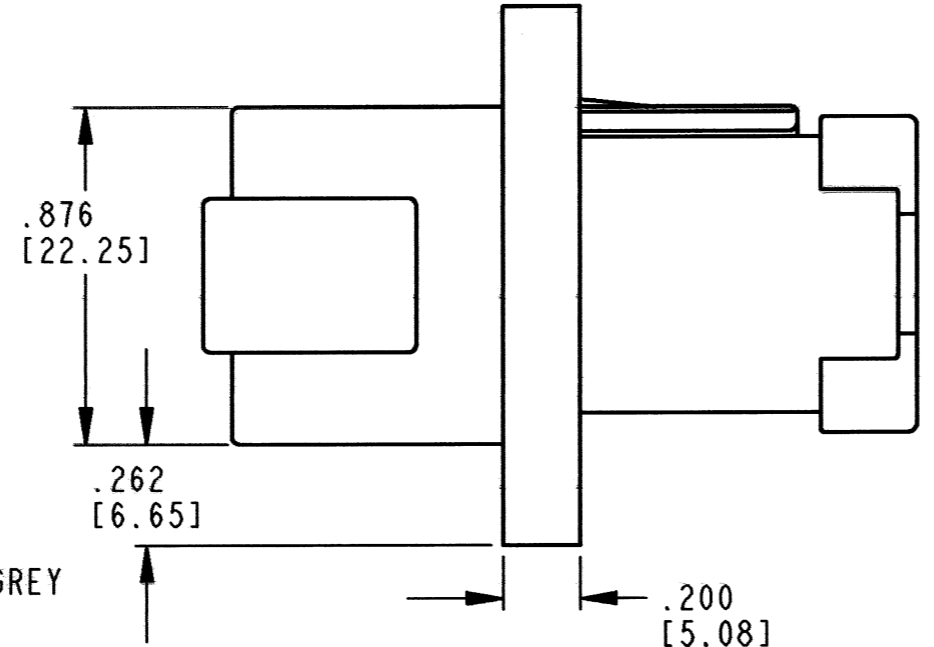

REV
B DT04-12PA-LE07

REVISIONS			
SYM	DESCRIPTION	DATE	APPROVED
NC	NEW RELEASE PER E.O. P15836	11/24/98	R.D.R.
A	REVISED PER E.O. P19542	6/12/07	R.D.R.
B	REVISED PER E.O. P20438	5-18-10	RDR

CONTACT SIZE	MIN. INSUL. O.D.	MAX. INSUL. O.D.	WIRE RANGE [mm ²]
16	.088 [2.23]	.145 [3.68]	14-20 AWG [2.0-0.5]

DATE CODE: MONTH IS REPRESENTED BY SEQUENTIAL ALPHA CHARACTERS. EX: A = JANUARY
YEAR IS REPRESENTED BY LAST NUMERICAL DIGIT. EX: 0 = 2000

5. SHELL MATERIAL: PLASTIC; COLOR: GREY
SEAL MATERIAL: RUBBER
4. THIS RECEPTACLE MATES WITH DT06-12SA-**** PLUG.
(* = ALL MODIFICATIONS). CONSULT FACTORY FOR MODIFICATIONS.
3. FOR CONTACTS AND WIRE PERFORMANCE AND APPLICATION CHARACTERISTICS,
SEE ENVELOPE DRAWING 0425-015-0000 AND 0425-017-0000.
2. ALL DIMENSIONS ARE IN INCHES [MILLIMETERS].
1. ALL DIMENSIONS ARE ±.025[0.64] UNLESS OTHERWISE SPECIFIED.

NOTES:

SIGNATURE & DATE	
DR	S. THEIS 11/17/98
CHK	R. Miller 5/14/10
PE	R. Meyer 3/11/10
APPD	S. Bonds 5.4.10
SCALE	NONE WT

12 WAY RECEPTACLE
W/ FLANGE AND CAP
-LE07 MOD.
DT SERIES

ENVELOPE

EP	MATL. CODE
3850 INDUSTRIAL AVE. HEMET, CA 92545	
B DT04-12PA-LE07	
DWG SIZE	CODE 11139 SHEET OF