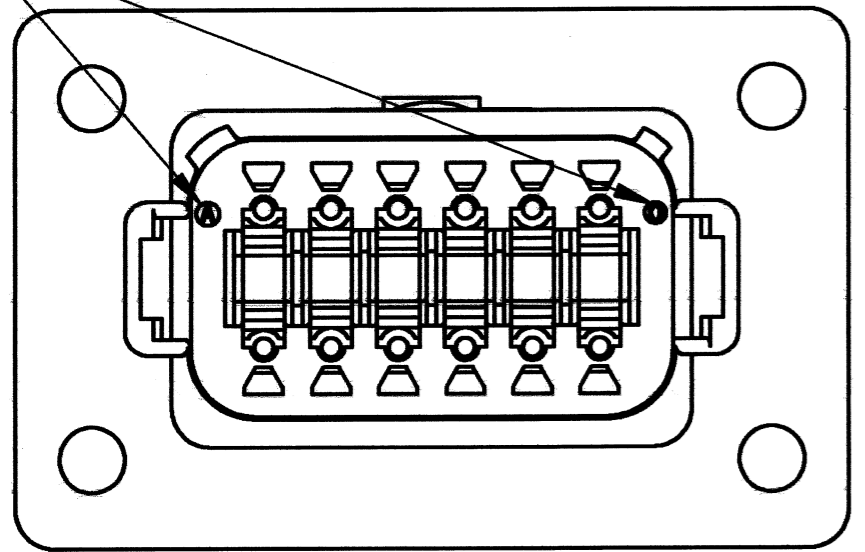

REV
B DT04-12PA-LE07

REVISIONS			
SYM	DESCRIPTION	DATE	APPROVED
NC	NEW RELEASE PER E.O. P15836	11/24/98	R.D.R.
A	REVISED PER E.O. P19542	6/12/07	R.D.R.
B	REVISED PER E.O. P20438	5-18-10	RDR

CONTACT SIZE	MIN. INSUL. O.D.	MAX. INSUL. O.D.	WIRE RANGE [mm ²]
16	.088 [2.23]	.145 [3.68]	14-20 AWG [2.0-0.5]

DATE CODE: MONTH IS REPRESENTED BY SEQUENTIAL ALPHA CHARACTERS. EX: A = JANUARY
YEAR IS REPRESENTED BY LAST NUMERICAL DIGIT. EX: 0 = 2000

5. SHELL MATERIAL: PLASTIC; COLOR: GREY
SEAL MATERIAL: RUBBER
4. THIS RECEPTACLE MATES WITH DT06-12SA-**** PLUG.
(* = ALL MODIFICATIONS). CONSULT FACTORY FOR MODIFICATIONS.
3. FOR CONTACTS AND WIRE PERFORMANCE AND APPLICATION CHARACTERISTICS,
SEE ENVELOPE DRAWING 0425-015-0000 AND 0425-017-0000.
2. ALL DIMENSIONS ARE IN INCHES [MILLIMETERS].
1. ALL DIMENSIONS ARE ±.025[0.64] UNLESS OTHERWISE SPECIFIED.

NOTES:

SIGNATURE & DATE	
DR	S. THEIS 11/17/98
CHK	R. Miller 5/14/10
PE	R. Meyer 3/11/10
APPD	S. Bonds 5.4.10
SCALE	NONE WT

12 WAY RECEPTACLE
W/ FLANGE AND CAP
-LE07 MOD.
DT SERIES

ENVELOPE

EP	MATL. CODE
3850 INDUSTRIAL AVE. HEMET, CA 92545	
B DT04-12PA-LE07	
DWG SIZE	CODE 11139 SHEET OF