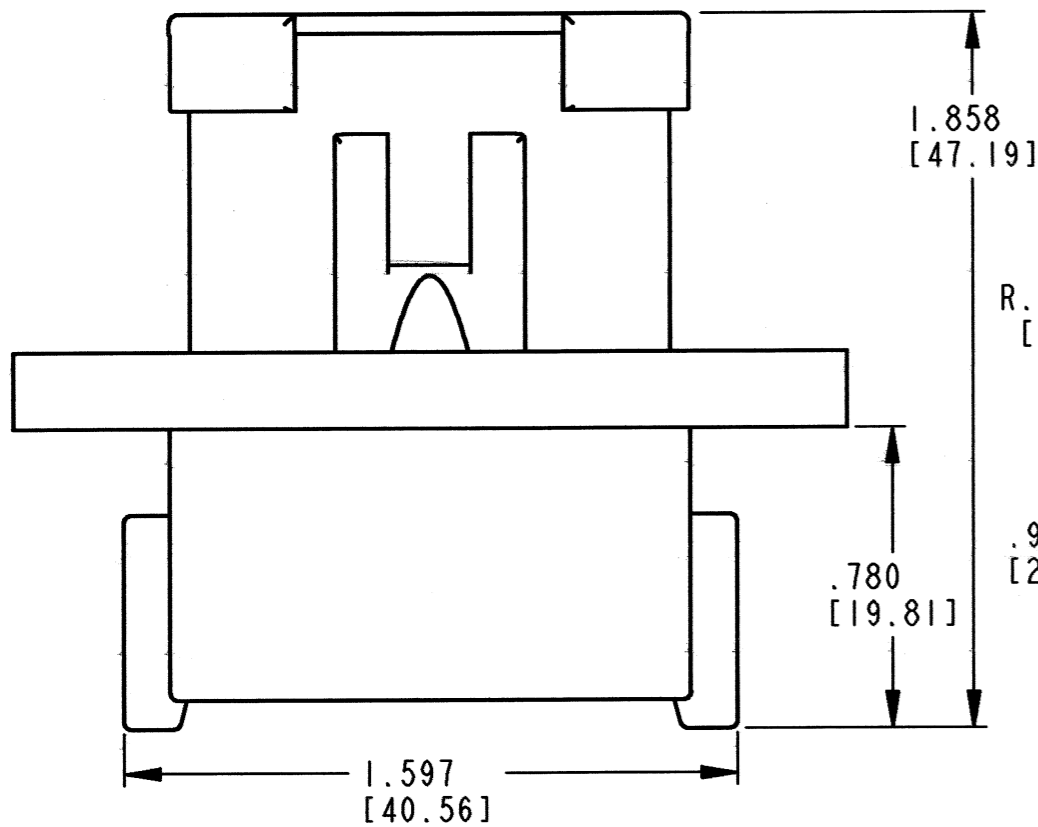

REV
B DT04-12PA-LE07

REVISIONS			
SYM	DESCRIPTION	DATE	APPROVED
NC	NEW RELEASE PER E.O. P15836	11/24/98	R.D.R.
A	REVISED PER E.O. P19542	6/12/07	R.D.R.
B	REVISED PER E.O. P20438	5-18-10	RDR

CONTACT SIZE	MIN. INSUL. O.D.	MAX. INSUL. O.D.	WIRE RANGE [mm ²]
16	.088 [2.23]	.145 [3.68]	14-20 AWG [2.0-0.5]

DATE CODE: MONTH IS REPRESENTED BY SEQUENTIAL ALPHA CHARACTERS. EX: A = JANUARY
YEAR IS REPRESENTED BY LAST NUMERICAL DIGIT. EX: 0 = 2000

5. SHELL MATERIAL: PLASTIC; COLOR: GREY
SEAL MATERIAL: RUBBER
4. THIS RECEPTACLE MATES WITH DT06-12SA-**** PLUG.
(* = ALL MODIFICATIONS). CONSULT FACTORY FOR MODIFICATIONS.
3. FOR CONTACTS AND WIRE PERFORMANCE AND APPLICATION CHARACTERISTICS,
SEE ENVELOPE DRAWING 0425-015-0000 AND 0425-017-0000.
2. ALL DIMENSIONS ARE IN INCHES [MILLIMETERS].
1. ALL DIMENSIONS ARE ±.025[0.64] UNLESS OTHERWISE SPECIFIED.

NOTES:

SIGNATURE & DATE	
DR	S. THEIS 11/17/98
CHK	R. Miller 5/14/10
PE	R. Meyer 3/11/10
APPD	S. Bonds 5.4.10
SCALE	NONE WT

12 WAY RECEPTACLE
W/ FLANGE AND CAP
-LE07 MOD.
DT SERIES

ENVELOPE

EP	MATL. CODE
3850 INDUSTRIAL AVE. HEMET, CA 92545	
B DT04-12PA-LE07	
DWG SIZE	CODE 11139 SHEET OF