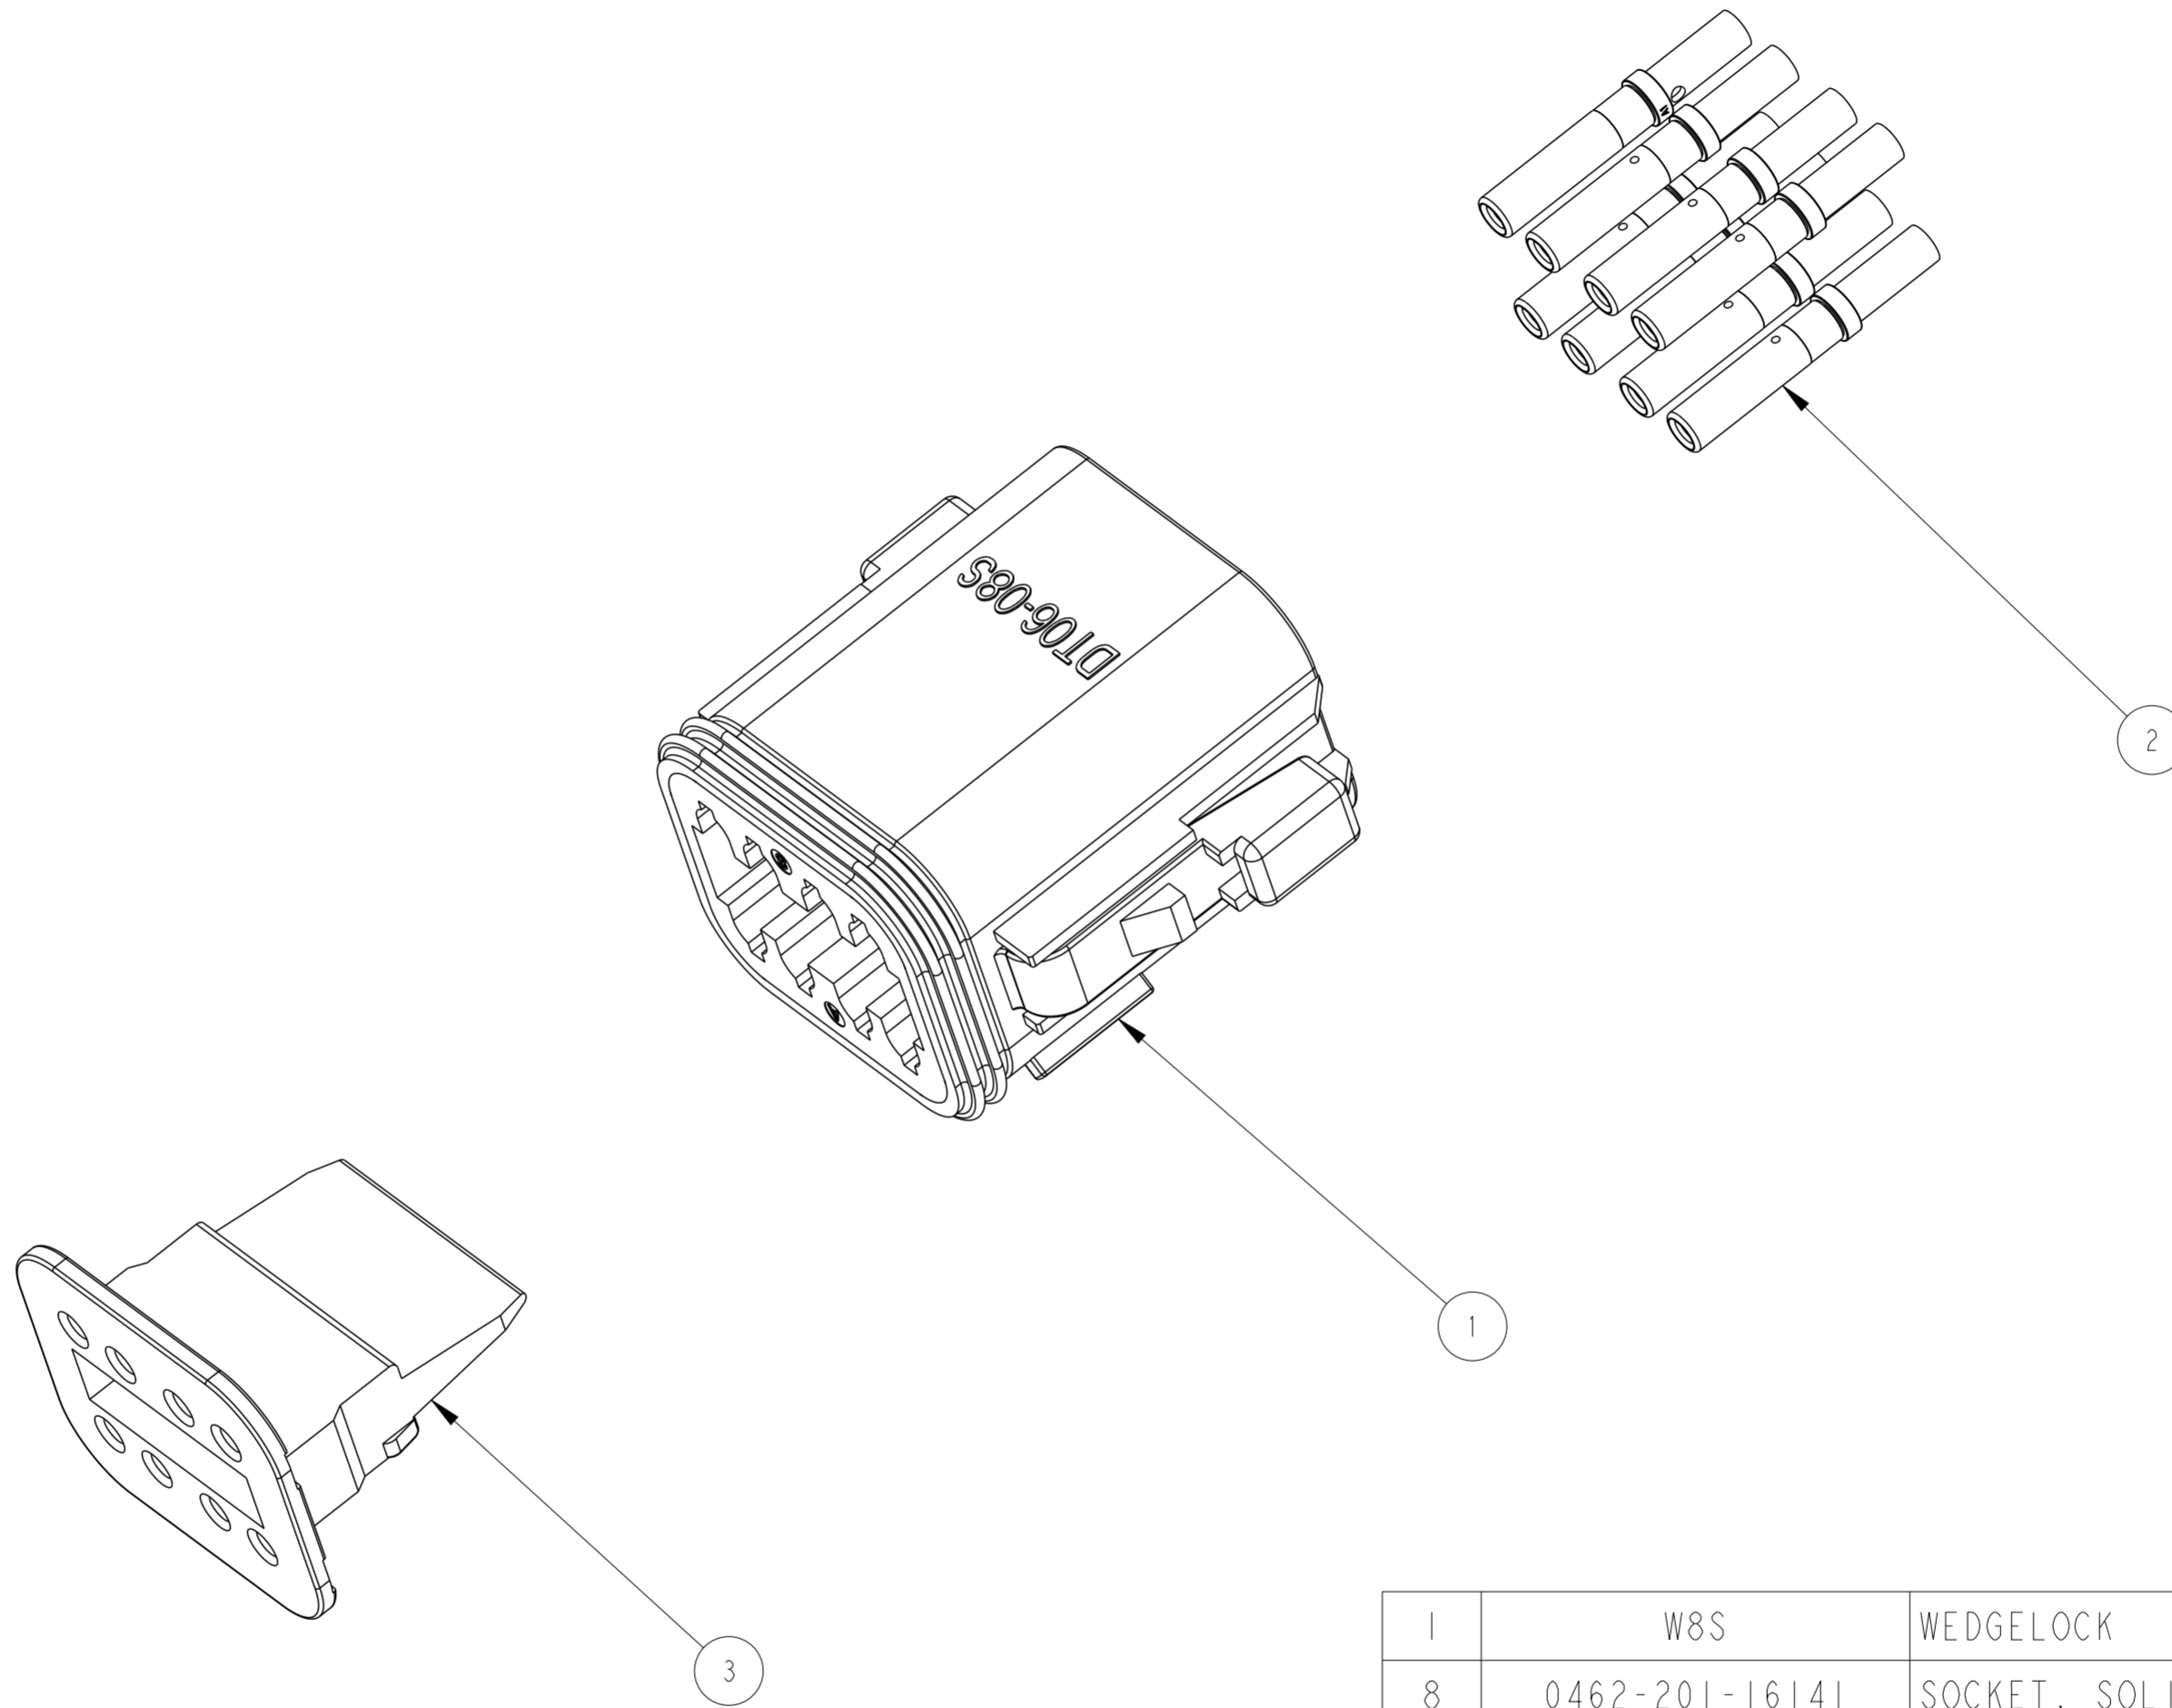

P	LTR	DESCRIPTION	DATE	DWN	APVD
	A	INITIAL RELEASE	11MAR2020	AP	IG

QTY	PART NUMBER	DESCRIPTION	ITEM NO
1	W8S	WEDGELOCK	3
8	0462-201-16141	SOCKET, SOLID, SIZE 16, 16-20 AWG, NICKEL	2
1	DT06-08SA	DT 8P PLUG ASSEMBLY, KEY A	1
PARTS LIST			
- < REVISION OF EACH ASSY NO. (WHEN BLANK, USE DRAWING REVISION)			

3 APPLICATION SPECIFICATION: CONNECTOR: 114-151009  
TERMINAL: 114-151004

2 PRODUCT SPECIFICATION: CONNECTOR: 108-151009  
TERMINAL: 108-151004

1. WEDGELOCK, TERMINALS AND PLUG ASSEMBLY ARE SHIPPED UNASSEMBLED IN THE SAME BAG.

NOTES:

THIS DRAWING IS A CONTROLLED DOCUMENT.		DWN A POLO 11MAR2020	<b>STE</b> TE Connectivity	
DIMENSIONS: INCHES		CHK I GRANTCHAROVA 11MAR2020		
TOLERANCES UNLESS OTHERWISE SPECIFIED:		APVD I GRANTCHAROVA 11MAR2020	NAME DT06-08SA COMPLETE KIT W/ WEDGELOCK AND TERMINALS	
0 PLC ±		PRODUCT SPEC 2	RESTRICTED TO	
1 PLC ±		APPLICATION SPEC 3	SIZE A2	CAGE CODE 00779
2 PLC ±			DRAWING NO G-DT06-08SA-COMPLETE	SCALE 5:2
3 PLC ±.025				SHEET 1 OF 1
4 PLC ±				REV A
ANGLES ±				
FINISH		WEIGHT 19.66		
		CUSTOMER DRAWING		