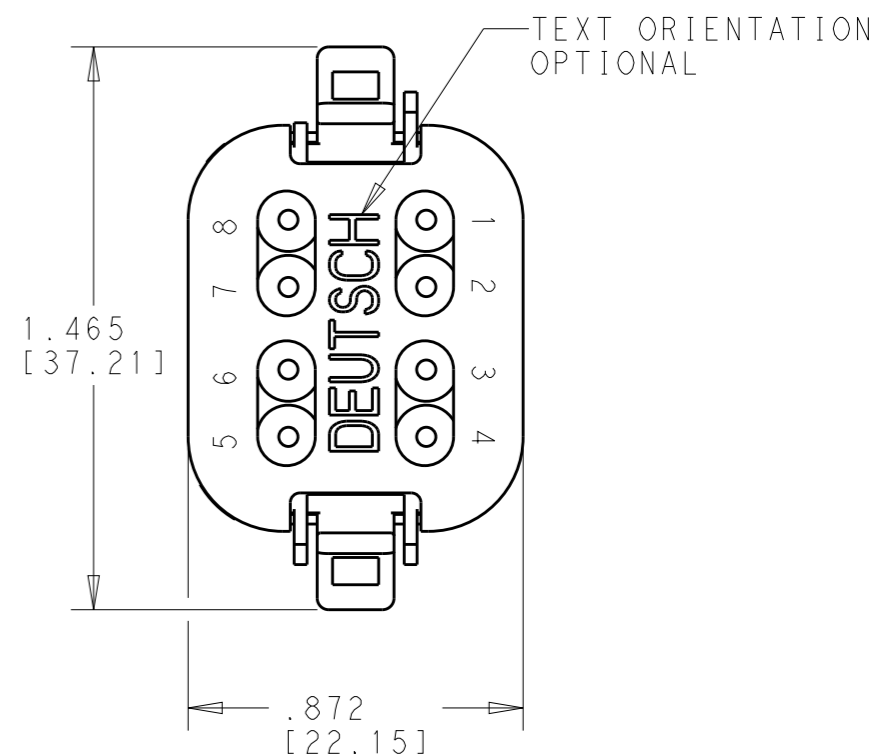

REVISIONS

P	LTR	DESCRIPTION	DATE	DWN	APVD
	A	REVISED PER PCN E-18-006176	16APR2018	SM	DM

5 DATE CODE: MONTH IS REPRESENTED BY SEQUENTIAL ALPHA CHARACTERS. EX: A=JAN; YEAR IS REPRESENTED BY LAST NUMERICAL DIGIT. EX:(8=2018).

4. FOR CONTACT AND WIRE PERFORMANCE AND APPLICATION CHARACTERISTICS. SEE ENVELOPE DRAWINGS 0425-015-0000.

3 MATERIAL: PLUG HOUSING & END CAP: PA 66 GF15 (BLACK) GROMMET: VMQ (ORANGE-RED).

2. THIS PLUG MATES WITH DT04-08PA-XXXX RECEPTACLE. (XXXX=ALL MODIFICATIONS).

1. SECONDARY WEDGE LOCK SOLD SEPARATELY: W8S-P012.

NOTES:

TE INTERNAL PN	DEUTSCH PN
DT06-08SA-EP08	DT06-08SA-EP08

CONTACT SIZE	MIN. INSUL. O.D.	MAX. INSUL. O.D.	WIRE RANGE [mm ²]
16	.088 [2.23]	.145 [3.68]	14-20 AWG [2.0-0.5]

THIS DRAWING IS A CONTROLLED DOCUMENT.		DWN S. THEIS 25NOV1998	TE TE Connectivity	
DIMENSIONS: INCH[MM]		CHK S. BEARD 28JAN1999		
TOLERANCES UNLESS OTHERWISE SPECIFIED:		APVD R. REED 04FEB1999	NAME 8 WAY PLUG DT SERIES	
0 PLC ±-		PRODUCT SPEC 108-151009	SIZE A3	
1 PLC ±-		APPLICATION SPEC 0425-017-0000	CAGE CODE 4AFU8	DRAWING NO DT06-08SA-EP08
2 PLC ±-		WEIGHT 14 g	RESTRICTED TO	
3 PLC ±.025[.63]		CUSTOMER DRAWING	SCALE 2:1	SHEET 1 OF 1
4 PLC ±-				REV A
ANGLES ±° 30' 0"				
FINISH				