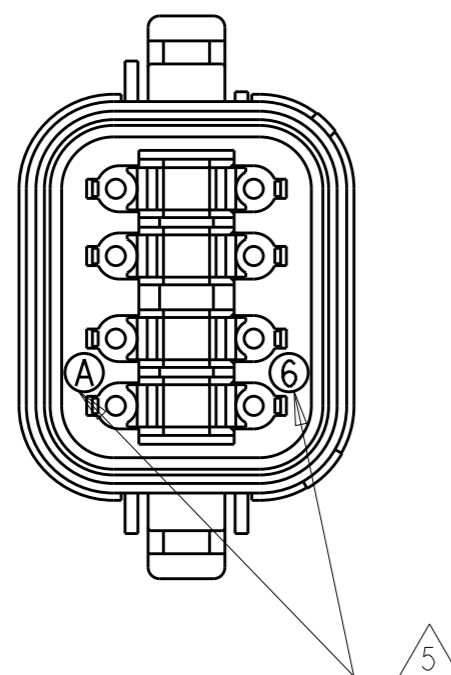

REVISIONS

P	LTR	DESCRIPTION	DATE	DWN	APVD
	A	REVISED PER PCN E-18-006176	16APR2018	SM	DM

5 DATE CODE: MONTH IS REPRESENTED BY SEQUENTIAL ALPHA CHARACTERS. EX: A=JAN; YEAR IS REPRESENTED BY LAST NUMERICAL DIGIT. EX:(8=2018).

4. FOR CONTACT AND WIRE PERFORMANCE AND APPLICATION CHARACTERISTICS. SEE ENVELOPE DRAWINGS 0425-015-0000.

3 MATERIAL: PLUG HOUSING & END CAP: PA 66 GF15 (BLACK) GROMMET: VMQ (ORANGE-RED).

2. THIS PLUG MATES WITH DT04-08PA-XXXX RECEPTACLE. (XXXX=ALL MODIFICATIONS).

1. SECONDARY WEDGE LOCK SOLD SEPARATELY: W8S-P012.

NOTES:

TE INTERNAL PN	DEUTSCH PN
DT06-08SA-EP08	DT06-08SA-EP08

CONTACT SIZE	MIN. INSUL. O.D.	MAX. INSUL. O.D.	WIRE RANGE [mm ²]
16	.088 [2.23]	.145 [3.68]	14-20 AWG [2.0-0.5]

THIS DRAWING IS A CONTROLLED DOCUMENT.		DWN S. THEIS 25NOV1998	TE TE Connectivity	
DIMENSIONS: INCH[MM]		CHK S. BEARD 28JAN1999		
TOLERANCES UNLESS OTHERWISE SPECIFIED:		APVD R. REED 04FEB1999	NAME 8 WAY PLUG DT SERIES	
0 PLC ±-		PRODUCT SPEC 108-151009	SIZE A3	
1 PLC ±-		APPLICATION SPEC 0425-017-0000	CAGE CODE 4AFU8	DRAWING NO DT06-08SA-EP08
2 PLC ±-		WEIGHT 14 g	RESTRICTED TO	
3 PLC ±.025[.63]		CUSTOMER DRAWING	SCALE 2:1	SHEET 1 OF 1
4 PLC ±-				REV A
ANGLES ±° 30' 0"				
FINISH				