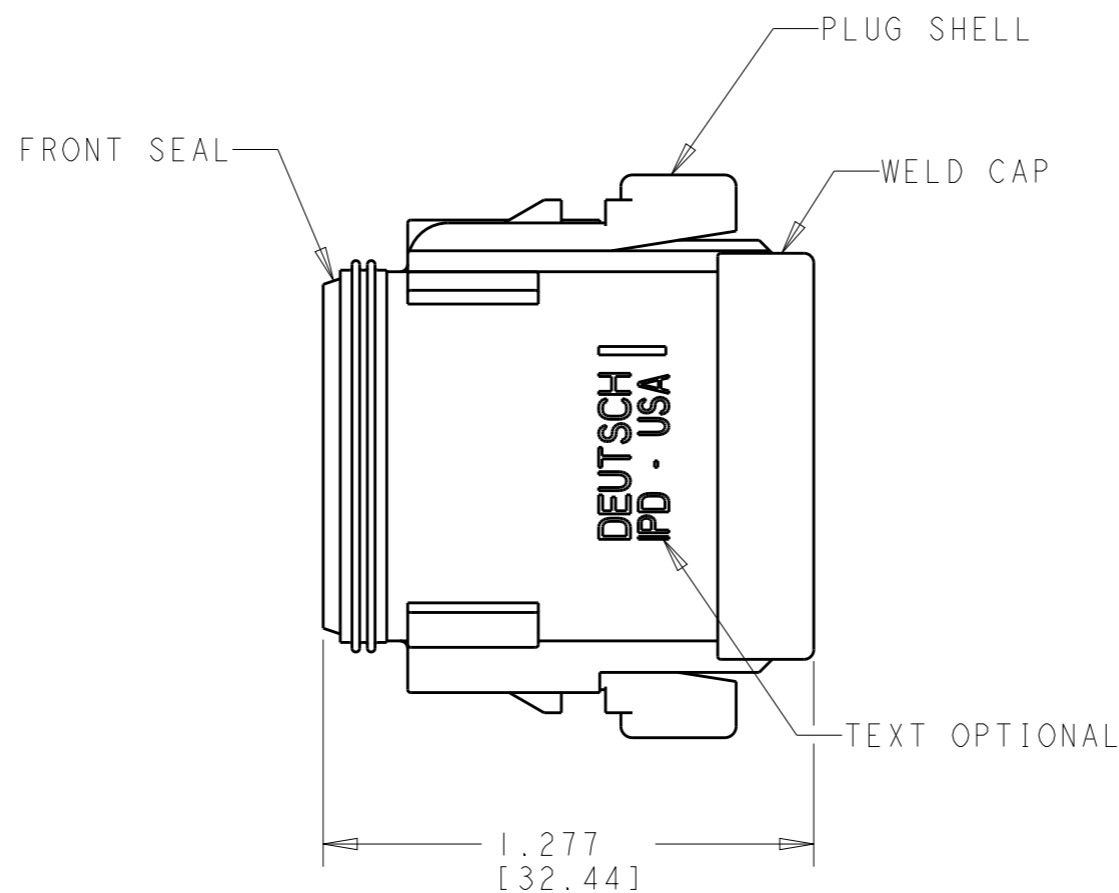

REVISIONS

P	LTR	DESCRIPTION	DATE	DWN	APVD
	A	REVISED PER PCN E-18-006176	16APR2018	SM	DM

5 DATE CODE: MONTH IS REPRESENTED BY SEQUENTIAL ALPHA CHARACTERS. EX: A=JAN; YEAR IS REPRESENTED BY LAST NUMERICAL DIGIT. EX:(8=2018).

4. FOR CONTACT AND WIRE PERFORMANCE AND APPLICATION CHARACTERISTICS. SEE ENVELOPE DRAWINGS 0425-015-0000.

3 MATERIAL: PLUG HOUSING & END CAP: PA 66 GF15 (BLACK) GROMMET: VMQ (ORANGE-RED).

2. THIS PLUG MATES WITH DT04-08PA-XXXX RECEPTACLE. (XXXX=ALL MODIFICATIONS).

1. SECONDARY WEDGE LOCK SOLD SEPARATELY: W8S-P012.

NOTES:

TE INTERNAL PN	DEUTSCH PN
DT06-08SA-EP08	DT06-08SA-EP08

CONTACT SIZE	MIN. INSUL. O.D.	MAX. INSUL. O.D.	WIRE RANGE [mm ²]
16	.088 [2.23]	.145 [3.68]	14-20 AWG [2.0-0.5]

THIS DRAWING IS A CONTROLLED DOCUMENT.		DWN S. THEIS 25NOV1998	TE TE Connectivity	
DIMENSIONS: INCH[MM]		CHK S. BEARD 28JAN1999		
TOLERANCES UNLESS OTHERWISE SPECIFIED:		APVD R. REED 04FEB1999	NAME 8 WAY PLUG DT SERIES	
0 PLC ±-		PRODUCT SPEC 108-151009	SIZE A3	
1 PLC ±-		APPLICATION SPEC 0425-017-0000	CAGE CODE 4AFU8	DRAWING NO DT06-08SA-EP08
2 PLC ±-		WEIGHT 14 g	RESTRICTED TO	
3 PLC ±.025[.63]		CUSTOMER DRAWING	SCALE 2:1	SHEET 1 OF 1
4 PLC ±-				REV A
ANGLES ±° 30' 0"				
FINISH				