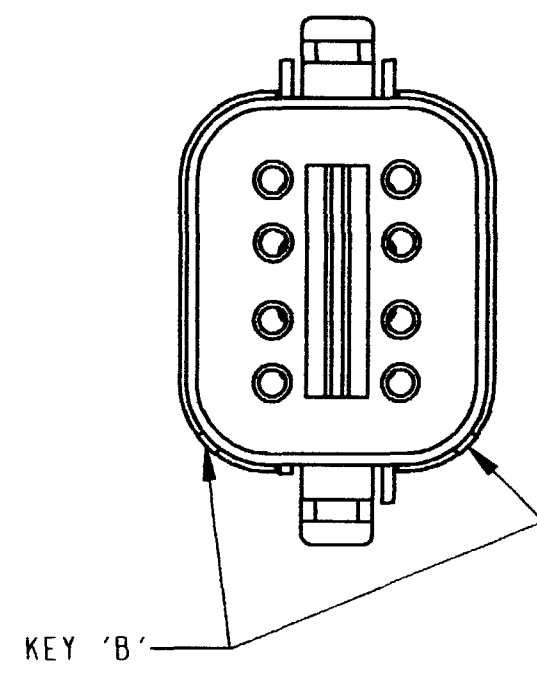

3-DIMENSIONAL VIEW

REV
A DT06-08S*-C017

REVISIONS			
SYM	DESCRIPTION	DATE	APPROVED
NC	REDRAWN / REPLACES PREVIOUS		
	RELEASE PER E.O. P18993	9/8/05	R.D.R.
A	REVISED PER E.O. P19376	10-23-06	ADK

- NOTES:
1. DIMENSIONS ARE IN INCHES [MILLIMETERS].
 2. DIMENSIONS ARE $\pm .025$ [0.63] UNLESS OTHERWISE SPECIFIED.
 3. THIS PLUG MATES WITH DT04-08PA-**** RECEPTACLE (**** = ALL MODIFICATIONS). CONSULT FACTORY FOR MODIFICATIONS.

KEY ARRANGMENT -A-
DT06-08SA-C017
COLOR: GRAY

KEY ARRANGMENT -B-
DT06-08SB-C017
COLOR: BLACK

KEY ARRANGMENT -C-
DT06-08SC-C017
COLOR: GREEN

KEY ARRANGMENT -D-
DT06-08SD-C017
COLOR: BROWN

NOTES:

SIGNATURE & DATE		8 WAY PLUG W/ BLOCKED GROMMET A,B,C,D KEY ARR. DT SERIES	EP	MATL. CODE	
DR	A. MALAGON 7/29/05		The Deutch Company DEUTSCH I.P.D. 3850 INDUSTRIAL AVE. HEMET, CALIF. 92545		
CHK	<i>[Signature]</i> 10/20/06		B	DT06-08S*-C017	
PE	<i>[Signature]</i> 10/18/06			DWG SIZE	CODE 11139
APPD	<i>[Signature]</i> 10-20-06	ENVELOPE			
SCALE	NONE	WT			