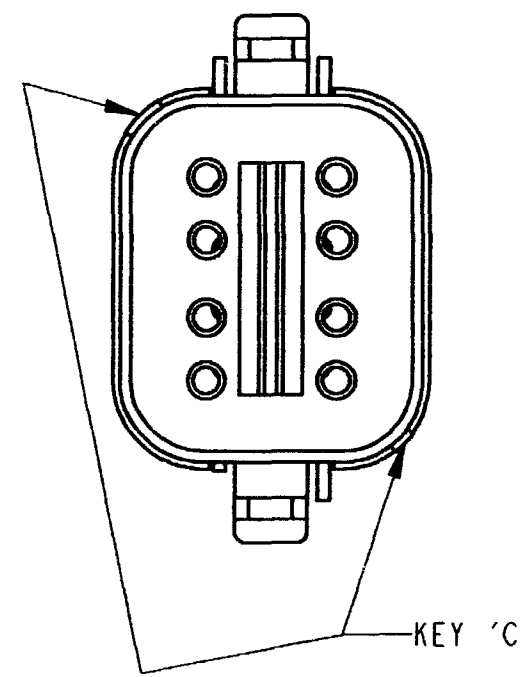

3-DIMENSIONAL VIEW

REV
A DT06-08S*-C017

REVISIONS			
SYM	DESCRIPTION	DATE	APPROVED
NC	REDRAWN / REPLACES PREVIOUS		
	RELEASE PER E.O. P18993	9/8/05	R.D.R.
A	REVISED PER E.O. P19376	10-23-06	ADK

- NOTES:
1. DIMENSIONS ARE IN INCHES [MILLIMETERS].
 2. DIMENSIONS ARE $\pm .025$ [0.63] UNLESS OTHERWISE SPECIFIED.
 3. THIS PLUG MATES WITH DT04-08PA-**** RECEPTACLE (**** = ALL MODIFICATIONS). CONSULT FACTORY FOR MODIFICATIONS.

KEY ARRANGMENT -A-
DT06-08SA-C017
COLOR: GRAY

KEY ARRANGMENT -B-
DT06-08SB-C017
COLOR: BLACK

KEY ARRANGMENT -C-
DT06-08SC-C017
COLOR: GREEN

KEY ARRANGMENT -D-
DT06-08SD-C017
COLOR: BROWN

NOTES:

SIGNATURE & DATE		8 WAY PLUG W/ BLOCKED GROMMET A,B,C,D KEY ARR. DT SERIES	EP	MATL. CODE	
DR	A. MALAGON 7/29/05		The Deutch Company DEUTSCH I.P.D. 3850 INDUSTRIAL AVE. HEMET, CALIF. 92545		
CHK	<i>[Signature]</i> 10/20/06		B	DT06-08S*-C017	
PE	<i>[Signature]</i> 10/18/06			DWG SIZE	CODE 11139
APPD	<i>[Signature]</i> 10-20-06	ENVELOPE			
SCALE	NONE	WT			