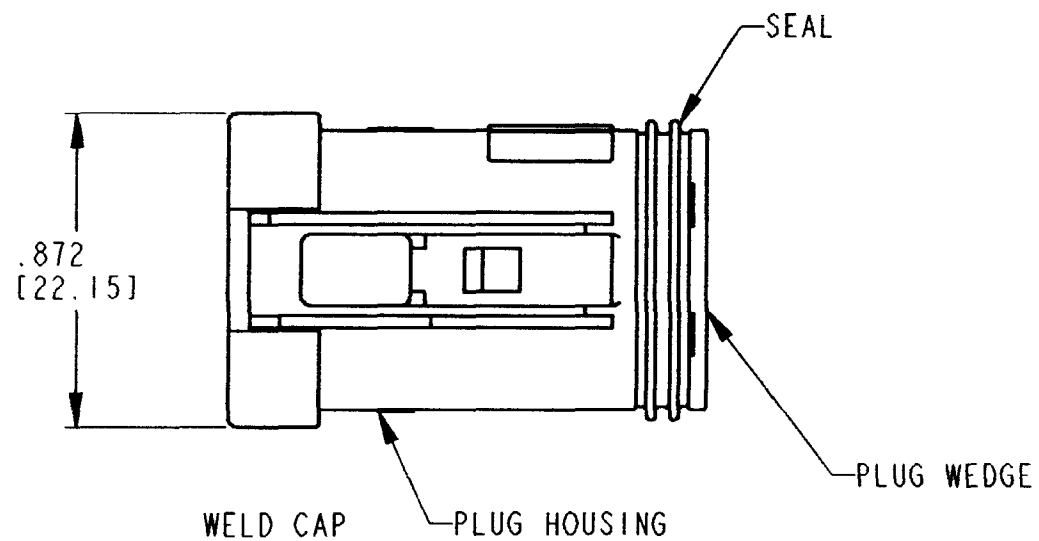

3-DIMENSIONAL VIEW

REV
A DT06-08S*-C017

REVISIONS			
SYM	DESCRIPTION	DATE	APPROVED
NC	REDRAWN / REPLACES PREVIOUS		
	RELEASE PER E.O. P18993	9/8/05	R.D.R.
A	REVISED PER E.O. P19376	10-23-06	ADK

- NOTES:
1. DIMENSIONS ARE IN INCHES [MILLIMETERS].
 2. DIMENSIONS ARE $\pm .025$ [0.63] UNLESS OTHERWISE SPECIFIED.
 3. THIS PLUG MATES WITH DT04-08PA-**** RECEPTACLE (**** = ALL MODIFICATIONS). CONSULT FACTORY FOR MODIFICATIONS.