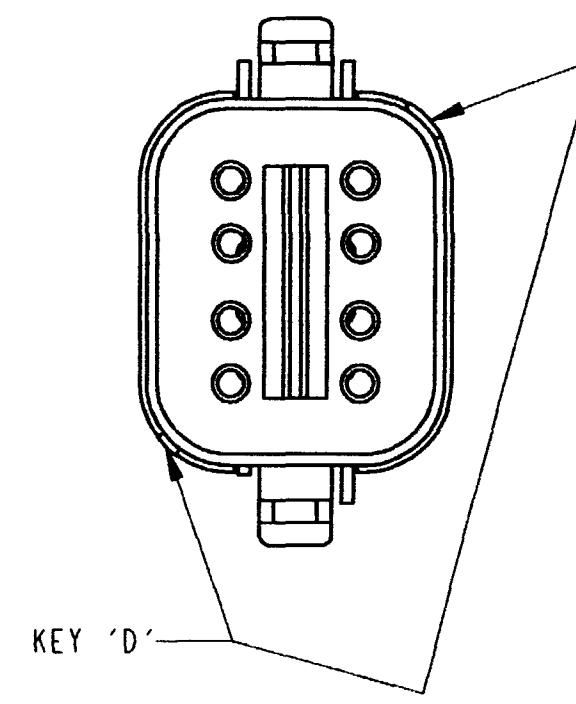

3-DIMENSIONAL VIEW

REV
A DT06-08S*-C017

REVISIONS			
SYM	DESCRIPTION	DATE	APPROVED
NC	REDRAWN / REPLACES PREVIOUS		
	RELEASE PER E.O. P18993	9/8/05	R.D.R.
A	REVISED PER E.O. P19376	10-23-06	ADK

- NOTES:
1. DIMENSIONS ARE IN INCHES [MILLIMETERS].
 2. DIMENSIONS ARE $\pm .025$ [0.63] UNLESS OTHERWISE SPECIFIED.
 3. THIS PLUG MATES WITH DT04-08PA-**** RECEPTACLE (**** = ALL MODIFICATIONS). CONSULT FACTORY FOR MODIFICATIONS.

KEY ARRANGMENT -A-
DT06-08SA-C017
COLOR: GRAY

KEY ARRANGMENT -B-
DT06-08SB-C017
COLOR: BLACK

KEY ARRANGMENT -C-
DT06-08SC-C017
COLOR: GREEN

KEY ARRANGMENT -D-
DT06-08SD-C017
COLOR: BROWN

NOTES:

SIGNATURE & DATE		8 WAY PLUG W/ BLOCKED GROMMET A,B,C,D KEY ARR. DT SERIES	EP	MATL. CODE	
DR	A. MALAGON 7/29/05		The Deutch Company DEUTSCH I.P.D. 3850 INDUSTRIAL AVE. HEMET, CALIF. 92545		
CHK	<i>[Signature]</i> 10/20/06		B	DT06-08S*-C017	
PE	<i>[Signature]</i> 10/18/06			DWG SIZE	CODE 11139
APPD	<i>[Signature]</i> 10-20-06	ENVELOPE			
SCALE	NONE	WT			