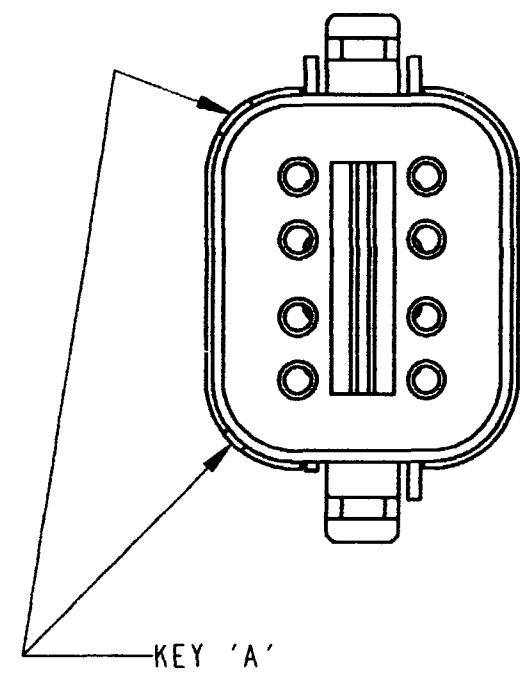

3-DIMENSIONAL VIEW

REV
A DT06-08S*-C017

REVISIONS			
SYM	DESCRIPTION	DATE	APPROVED
NC	REDRAWN / REPLACES PREVIOUS		
	RELEASE PER E.O. P18993	9/8/05	R.D.R.
A	REVISED PER E.O. P19376	10-23-06	ADK

- NOTES:
1. DIMENSIONS ARE IN INCHES [MILLIMETERS].
 2. DIMENSIONS ARE $\pm .025$ [0.63] UNLESS OTHERWISE SPECIFIED.
 3. THIS PLUG MATES WITH DT04-08PA-**** RECEPTACLE (**** = ALL MODIFICATIONS). CONSULT FACTORY FOR MODIFICATIONS.

SIGNATURE & DATE	
DR	A. MALAGON 7/29/05
CHK	<i>[Signature]</i> 10/20/06
PE	<i>[Signature]</i> 10/19/06
APPD	<i>[Signature]</i> 10-20-06
SCALE	NONE WT _____

8 WAY PLUG
W/ BLOCKED GROMMET
A, B, C, D KEY ARR.
DT SERIES

KEY ARRANGMENT -A-
DT06-08SA-C017
COLOR: GRAY

KEY ARRANGMENT -B-
DT06-08SB-C017
COLOR: BLACK

KEY ARRANGMENT -C-
DT06-08SC-C017
COLOR: GREEN

KEY ARRANGMENT -D-
DT06-08SD-C017
COLOR: BROWN

NOTES:

SIGNATURE & DATE		8 WAY PLUG W/ BLOCKED GROMMET A,B,C,D KEY ARR. DT SERIES	EP	MATL. CODE	
DR	A. MALAGON 7/29/05		The Deutch Company DEUTSCH I.P.D. 3850 INDUSTRIAL AVE. HEMET, CALIF. 92545		
CHK	<i>[Signature]</i> 10/20/06		B	DT06-08S*-C017	
PE	<i>[Signature]</i> 10/18/06			DWG SIZE	CODE 11139
APPD	<i>[Signature]</i> 10-20-06	ENVELOPE			
SCALE	NONE	WT			