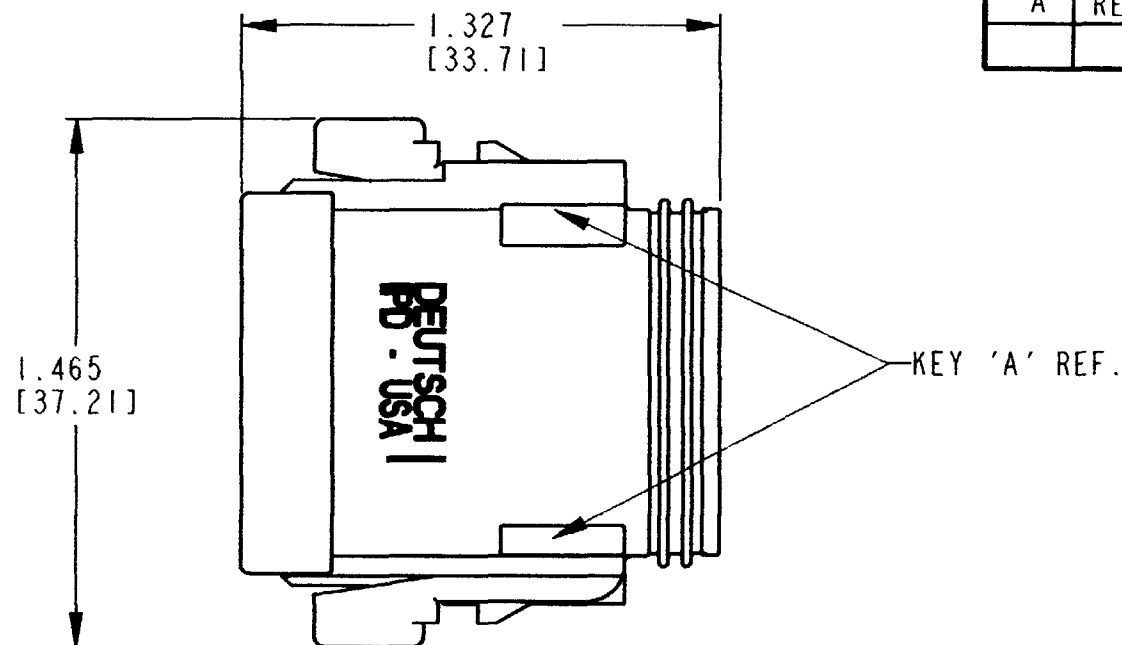

3-DIMENSIONAL VIEW

REV
A DT06-08S*-C017

REVISIONS			
SYM	DESCRIPTION	DATE	APPROVED
NC	REDRAWN / REPLACES PREVIOUS		
	RELEASE PER E.O. P18993	9/8/05	R.D.R.
A	REVISED PER E.O. P19376	10-23-06	ADK

- NOTES:
1. DIMENSIONS ARE IN INCHES [MILLIMETERS].
 2. DIMENSIONS ARE $\pm .025$ [0.63] UNLESS OTHERWISE SPECIFIED.
 3. THIS PLUG MATES WITH DT04-08PA-**** RECEPTACLE (**** = ALL MODIFICATIONS). CONSULT FACTORY FOR MODIFICATIONS.

SIGNATURE & DATE	
DR	A. MALAGON 7/29/05
CHK	<i>[Signature]</i> 10/20/06
PE	<i>[Signature]</i> 10/19/06
APPD	<i>[Signature]</i> 10-20-06
SCALE	NONE WT _____

8 WAY PLUG
W/ BLOCKED GROMMET
A, B, C, D KEY ARR.
DT SERIES

ENVELOPE

EP	MATL. CODE
The Deutsch Company DEUTSCH I.P.D. 3850 INDUSTRIAL AVE. HEMET, CALIF. 92545	
B	DT06-08S*-C017
DWG SIZE	CODE 11139 SHEET 1 OF 2

REV A	DT06-08S*-C017	REVISIONS		
SYM	DESCRIPTION	DATE	APPROVED	
NC	REDRAWN / REPLACES PREVIOUS			
	RELEASE PER E.O. P18993	9/8/05	R.D.R.	
A	REVISED PER E.O. P19376	10-23-06	ADR	

KEY ARRANGMENT -A-
DT06-08SA-C017
COLOR: GRAY

KEY ARRANGMENT -B-
DT06-08SB-C017
COLOR: BLACK

KEY ARRANGMENT -C-
DT06-08SC-C017
COLOR: GREEN

KEY ARRANGMENT -D-
DT06-08SD-C017
COLOR: BROWN

NOTES:

SIGNATURE & DATE		8 WAY PLUG W/ BLOCKED GROMMET A,B,C,D KEY ARR. DT SERIES	EP	MATL. CODE	
DR	A. MALAGON 7/29/05		The Deutch Company DEUTSCH I.P.D. 3850 INDUSTRIAL AVE. HEMET, CALIF. 92545		
CHK	<i>[Signature]</i> 10/20/06		B	DT06-08S*-C017	
PE	<i>[Signature]</i> 10/18/06			DWG SIZE	CODE 11139
APPD	<i>[Signature]</i> 10-20-06	ENVELOPE			
SCALE	NONE	WT			