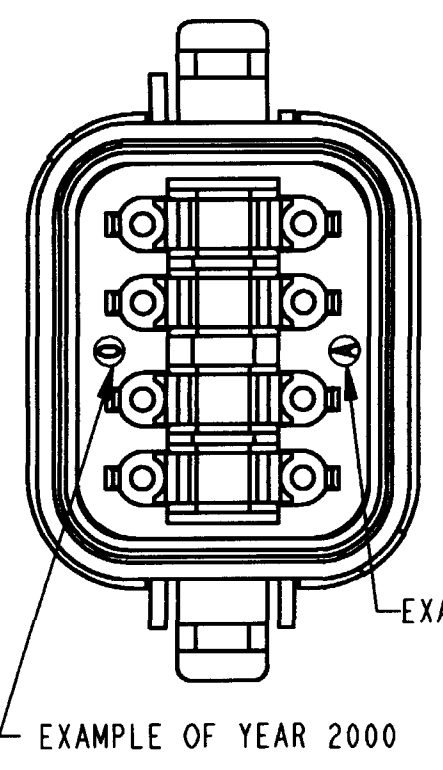

REV  
B DT06-08SD-EP06

REVISIONS			
SYM	DESCRIPTION	DATE	APPROVED
NC	NEW RELEASE PER. E.O. P15118	1-9-97	R.D.R
A	REVISED PER E.O. P15827	12/31/98	R.D.R.
B	REVISED PER E.O. P17536	1-9-02	RDR

CONTACT SIZE	MIN. INSUL. O.D.	MAX. INSUL. O.D.	WIRE RANGE [mm <sup>2</sup> ] REF ONLY
16	.088 [2.24]	.145 [3.68]	14-20 AWG [2.0-.05]

5. THIS PLUG MATES WITH DT04-08PD-E005, DT13-08PD, DT15-08PD RECEPTACLE.
4. FOR CONTACT AND WIRE PERFORMANCE AND APPLICATION CHARACTERISTICS SEE ENVELOPE DRAWING 0425-015-0000 AND 0425-017-0000.
3. W8S-P012 WEDGE LOCK SOLD SEPARATELY.
2. DIMENSION TOLERANCE: ±.025 [0.64].
- NOTES: 1. DIMENSIONS ARE IN INCHES [METRIC].

SIGNATURE & DATE	
DR	H. TRAN AUG-20-96
CHK	<i>Jamie Gator</i> 1/3/02
PE	<i>Steve Thom</i> 1/3/02
APPD	<i>E. Brand</i> 1-3-02
SCALE	WT

8 WAY PLUG  
KEY ARR. -D-  
COLOR: BROWN  
DT SERIES

ENVELOPE

CP	MATL. CODE
<b>The Deutsch Company</b> DEUTSCH I.P.D. 3850 INDUSTRIAL AVE. HEMET, CALIF. 92545	
<b>B DT06-08SD-EP06</b>	
DWG SIZE	CODE 11139 SHEET 1 OF 1