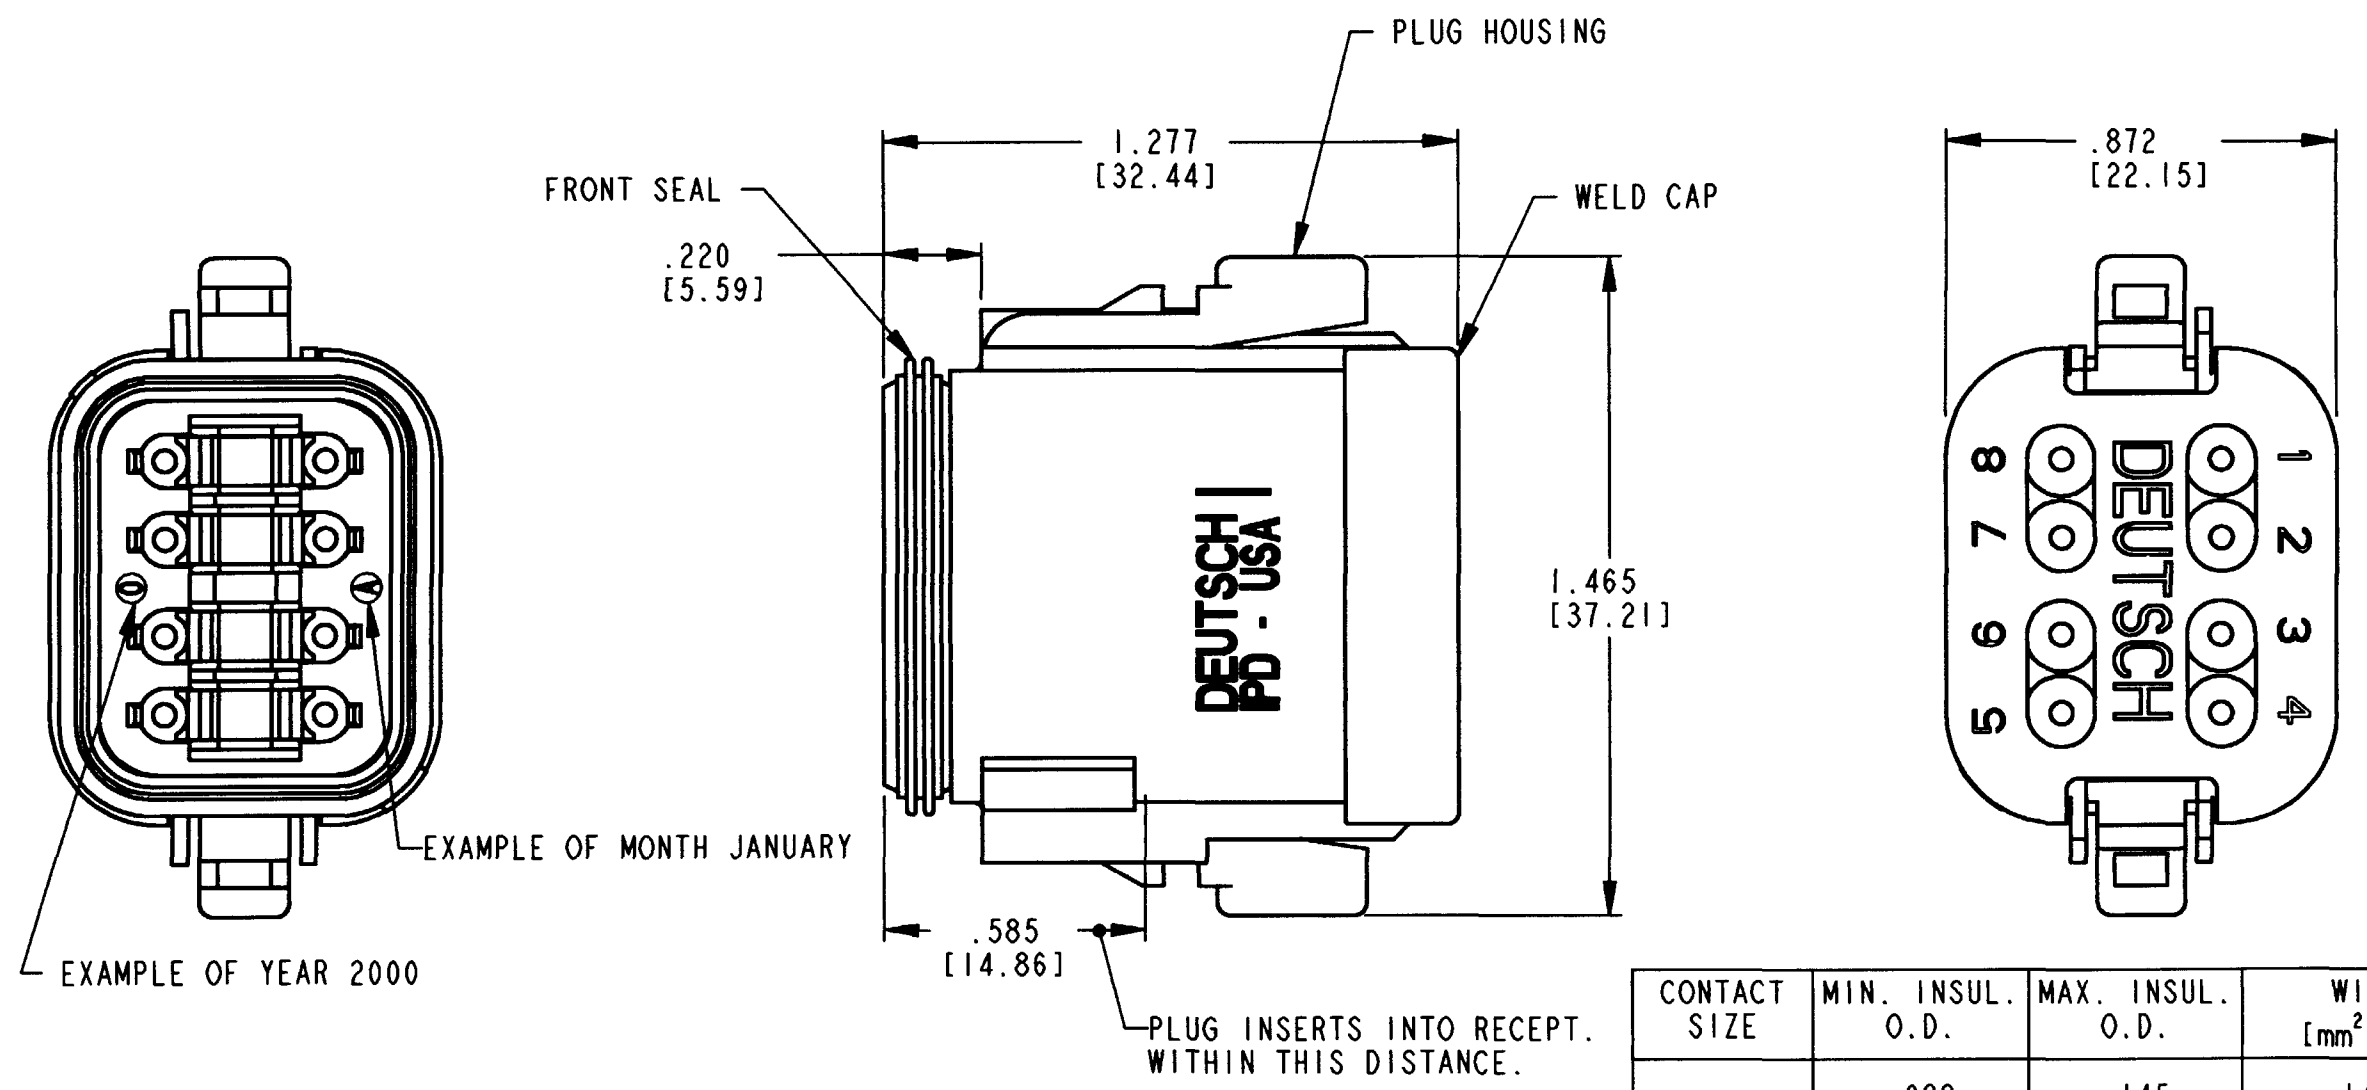

REV  
B DT06-08SD-EP06

REVISIONS			
SYM	DESCRIPTION	DATE	APPROVED
NC	NEW RELEASE PER. E.O. P15118	1-9-97	R.D.R
A	REVISED PER E.O. P15827	12/31/98	R.D.R.
B	REVISED PER E.O. P17536	1-9-02	RDR

CONTACT SIZE	MIN. INSUL. O.D.	MAX. INSUL. O.D.	WIRE RANGE [mm <sup>2</sup> ] REF ONLY
16	.088 [2.24]	.145 [3.68]	14-20 AWG [2.0-.05]

5. THIS PLUG MATES WITH DT04-08PD-E005, DT13-08PD, DT15-08PD RECEPTACLE.
4. FOR CONTACT AND WIRE PERFORMANCE AND APPLICATION CHARACTERISTICS SEE ENVELOPE DRAWING 0425-015-0000 AND 0425-017-0000.
3. W8S-P012 WEDGE LOCK SOLD SEPARATELY.
2. DIMENSION TOLERANCE: ±.025 [0.64].
- NOTES: 1. DIMENSIONS ARE IN INCHES [METRIC].

SIGNATURE & DATE	
DR	H. TRAN AUG-20-96
CHK	<i>Jamie Gator</i> 1/3/02
PE	<i>Steve Thom</i> 1/3/02
APPD	<i>E. Brand</i> 1-3-02
SCALE	WT

8 WAY PLUG  
KEY ARR. -D-  
COLOR: BROWN  
DT SERIES

ENVELOPE

CP	MATL. CODE
<b>The Deutsch Company</b> DEUTSCH I.P.D. 3850 INDUSTRIAL AVE. HEMET, CALIF. 92545	
<b>B DT06-08SD-EP06</b>	
DWG SIZE	CODE 11139 SHEET 1 OF 1