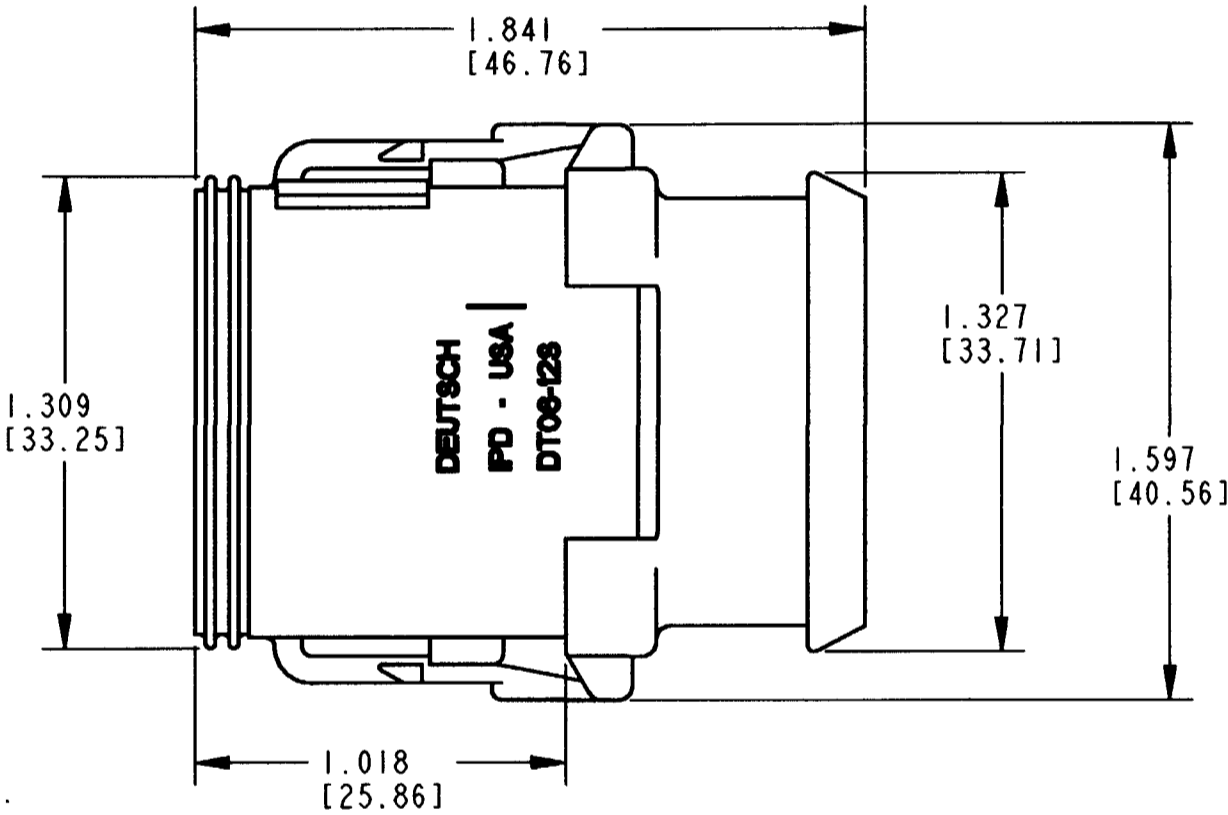

REV  
NC DT06-12SB-E008

REVISIONS			
SYM	DESCRIPTION	DATE	APPROVED
NC	NEW RELEASE PER E.O. P18744	12-14-04	RDR

DATE CODE: YEAR IS REPRESENTED BY THE LAST NUMERICAL DIGIT. EX: 6= 2006.

DATE CODE: MONTH IS REPRESENTED BY SEQUENTIAL ALPHA CHARACTERS. EX: A= JANUARY

- 6. MATERIAL: SHELL: PLASTIC; COLOR: BLACK  
GROMMET: RUBBER
- 5. PART MATES WITH RECEPTACLE PART NUMBER DT04-12PB-\*\*\*\* (\*\*\*\*= ALL MODIFICATIONS).
- 4. FOR MORE INFORMATION, SEE ENVELOPE DWG. 0425-017-0000 AND 0425-015-0000.
- 3. CONSULT FACTORY FOR CONTACT SPECIFICATION AND APPLICATION.
- 2. DIMENSIONS ARE ±.025 [.63] UNLESS OTHERWISE SPECIFIED.
- 1. DIMENSIONS ARE IN INCHES [MILLIMETERS].

NOTES:

SIGNATURE & DATE	
DR	X. SANCHEZ 11NOV04
CHK	[Signature] 12/13/04
PE	[Signature] 12/16/04
APPD	[Signature] 12-2-04
SCALE	NONE WT

12 WAY PLUG  
-E008 MOD.  
COLOR: BLACK  
D.T. SERIES  
KEY ARR. -B-