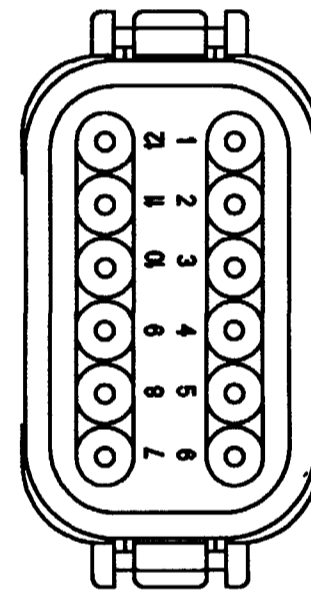

REV  
NC DT06-12SB-E008

REVISIONS			
SYM	DESCRIPTION	DATE	APPROVED
NC	NEW RELEASE PER E.O. P18744	12-14-04	RDR

DATE CODE: YEAR IS REPRESENTED BY THE LAST NUMERICAL DIGIT. EX: 6= 2006.

DATE CODE: MONTH IS REPRESENTED BY SEQUENTIAL ALPHA CHARACTERS. EX: A= JANUARY

- 6. MATERIAL: SHELL: PLASTIC; COLOR: BLACK  
GROMMET: RUBBER
- 5. PART MATES WITH RECEPTACLE PART NUMBER DT04-12PB-\*\*\*\* (\*\*\*\*= ALL MODIFICATIONS).
- 4. FOR MORE INFORMATION, SEE ENVELOPE DWG. 0425-017-0000 AND 0425-015-0000.
- 3. CONSULT FACTORY FOR CONTACT SPECIFICATION AND APPLICATION.
- 2. DIMENSIONS ARE ±.025 [.63] UNLESS OTHERWISE SPECIFIED.
- 1. DIMENSIONS ARE IN INCHES [MILLIMETERS].

NOTES:

SIGNATURE & DATE	
DR	X. SANCHEZ 11NOV04
CHK	[Signature] 12/13/04
PE	[Signature] 12/16/04
APPD	[Signature] 12-2-04
SCALE	NONE WT

12 WAY PLUG  
-E008 MOD.  
COLOR: BLACK  
D.T. SERIES  
KEY ARR. -B-