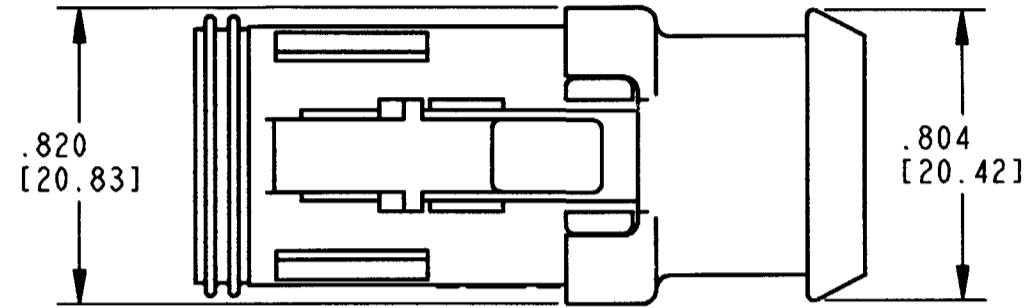

REV  
NC DT06-12SB-E008

REVISIONS			
SYM	DESCRIPTION	DATE	APPROVED
NC	NEW RELEASE PER E.O. P18744	12-14-04	RDR

DATE CODE: YEAR IS REPRESENTED BY THE LAST NUMERICAL DIGIT. EX: 6= 2006.

DATE CODE: MONTH IS REPRESENTED BY SEQUENTIAL ALPHA CHARACTERS. EX: A= JANUARY

- 6. MATERIAL: SHELL: PLASTIC; COLOR: BLACK  
GROMMET: RUBBER
- 5. PART MATES WITH RECEPTACLE PART NUMBER DT04-12PB-\*\*\*\* (\*\*\*\*= ALL MODIFICATIONS).
- 4. FOR MORE INFORMATION, SEE ENVELOPE DWG. 0425-017-0000 AND 0425-015-0000.
- 3. CONSULT FACTORY FOR CONTACT SPECIFICATION AND APPLICATION.
- 2. DIMENSIONS ARE ±.025 [.63] UNLESS OTHERWISE SPECIFIED.
- 1. DIMENSIONS ARE IN INCHES [MILLIMETERS].

NOTES:

SIGNATURE & DATE	
DR	X. SANCHEZ 11NOV04
CHK	[Signature] 12/13/04
PE	[Signature] 12/16/04
APPD	[Signature] 12-2-04
SCALE	NONE WT

12 WAY PLUG  
-E008 MOD.  
COLOR: BLACK  
D.T. SERIES  
KEY ARR. -B-