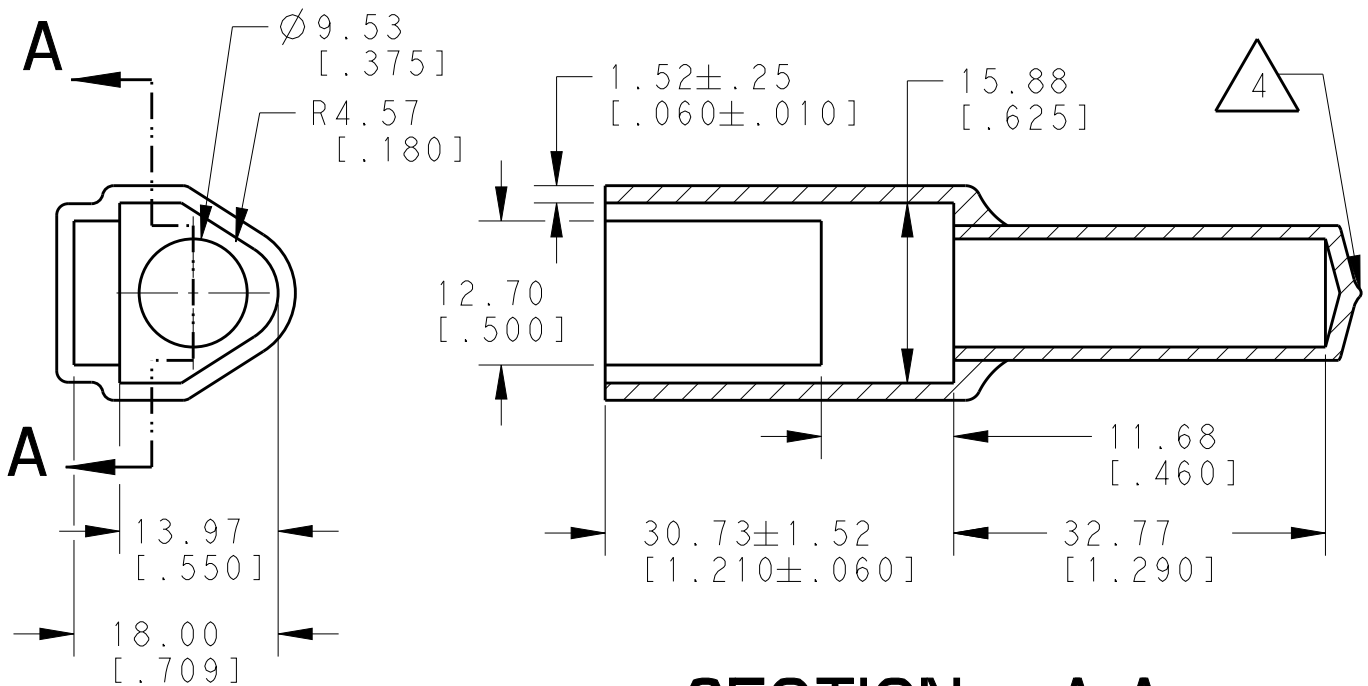

## SECTION A-A

SMALL MATERIAL EXTENSION IS ACCEPTABLE ON THIS END ALL AROUND.

3. THIS ACCESSORY PART IS PROVIDED WITHOUT TYPICAL TRANSPORTATION INDUSTRY PROCESS CONTROLS. NO VALIDATION TESTING HAS BEEN PERFORMED. CUSTOMER IS RESPONSIBLE FOR DETERMINING PRODUCT PERFORMANCE AND SUITABILITY FOR APPLICATION.
2. TEMPERATURE RATING: -29°C TO +100°C [-20°F TO +212°F]
1. THIS PART IS USED ON DT04-3P RECEPTACLES WITH ANY MODIFICATION THAT DOES NOT INCLUDE AN END CAP.

TE INTERNAL PN	DEUTSCH PN
DT3P-BT	DT3P-BT

2014  
 RELEASED FOR PUBLICATION  
 ALL RIGHTS RESERVED.  
 BY TE CONNECTIVITY  
 COPYRIGHT 2014  
 THIS DRAWING IS UNPUBLISHED.

DIMENSIONS: MM [INCH]	DWN D. MEYER	10JUN2014	MATERIAL	PVC	FINISH	GRAY
	CHK R. MESSENGER	10JUN2014	TE Connectivity			
TOLERANCES UNLESS OTHERWISE SPECIFIED:	APVD D. MEYER	10JUN2014				
0 PLC ±	PRODUCT SPEC	-	SIZE	CAGE CODE	DRAWING NO	RESTRICTED TO
1 PLC ±	APPLICATION SPEC	-	A4	44AFU8	©-DT3P-BT	
2 PLC ±0.63 [.025]	WEIGHT	7.00 G	CUSTOMER DRAWING			
3 PLC ±			SCALE	NONE	SHEET	1 OF 1
4 PLC ±					REV	A1
ANGLES ±5°						