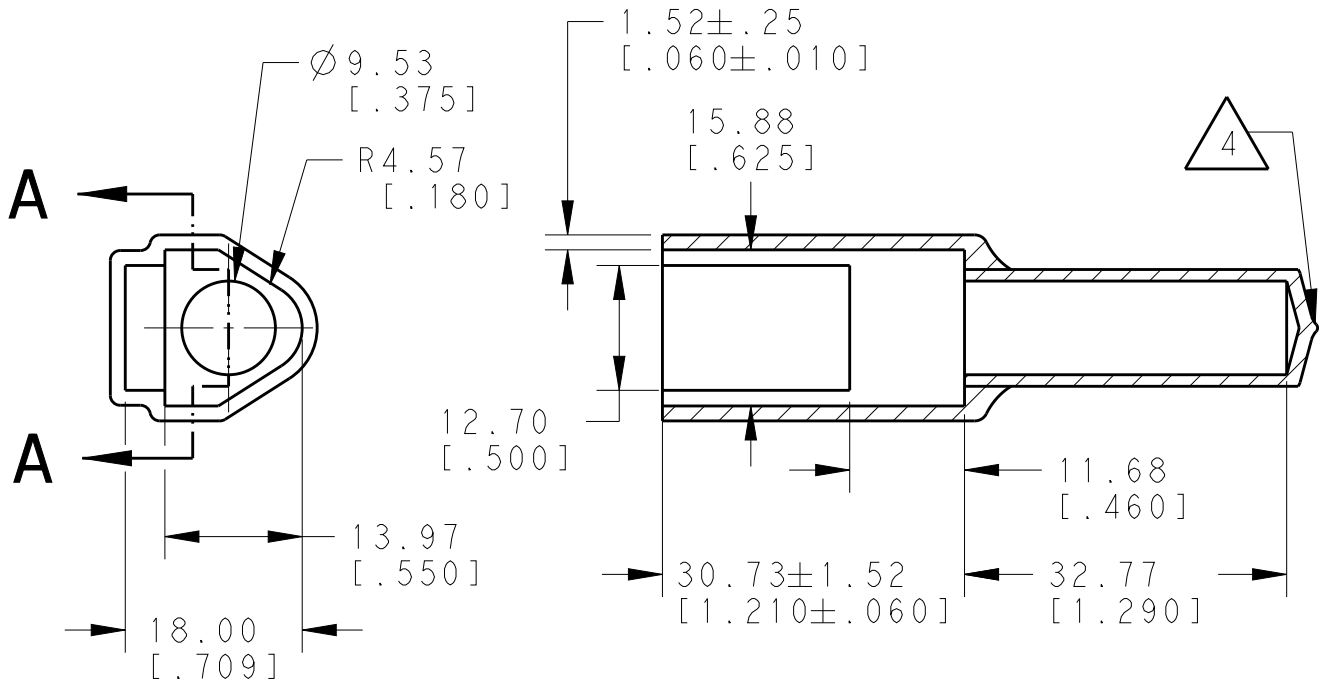

REVISIONS					
P	LTR	DESCRIPTION	DATE	DWN	APVD
	A	NEW RELEASE PER ECO-14-008759	10JUN2014	DM	DM
	A1	REVISED PER PCN E-18-006794	03MAY2018	SM	DM

SECTION A-A

- 4 SMALL MATERIAL EXTENSION IS ACCEPTABLE ON THIS END ALL AROUND.
3. THIS ACCESSORY PART IS PROVIDED WITHOUT TYPICAL TRANSPORTATION INDUSTRY PROCESS CONTROLS. NO VALIDATION TESTING HAS BEEN PERFORMED. CUSTOMER IS RESPONSIBLE FOR DETERMINING PRODUCT PERFORMANCE AND SUITABILITY FOR APPLICATION.
2. TEMPERATURE RATING: -29°C TO +100°C [-20°F TO +212°F]
1. THIS PART IS USED ON DT04-3P RECEPTACLES WITH ANY MODIFICATION THAT DOES NOT INCLUDE AN END CAP.

NOTES:

TE INTERNAL PN	DEUTSCH PN
DT3P-BT-BK	DT3P-BT-BK

THIS DRAWING IS UNPUBLISHED. ALL RIGHTS RESERVED. BY TE CONNECTIVITY. COPYRIGHT 2014

DIMENSIONS: MM[INCH]	DWN D. MEYER	10JUN2014	MATERIAL	PVC	FINISH	BLACK
	CHK R. MESSENGER	10JUN2014	TE Connectivity			
TOLERANCES UNLESS OTHERWISE SPECIFIED:	APVD D. MEYER	10JUN2014				
0 PLC ±	PRODUCT SPEC	-	SIZE	CAGE CODE	DRAWING NO	RESTRICTED TO
1 PLC ±	APPLICATION SPEC	-	A 4	4AFU8	DT3P-BT-BK	
2 PLC ±0.63 [.025]	WEIGHT	7.00 G	CUSTOMER DRAWING			
3 PLC ±			SCALE	NONE	SHEET	1 OF 1
4 PLC ±					REV	A1
ANGLES ±5°						