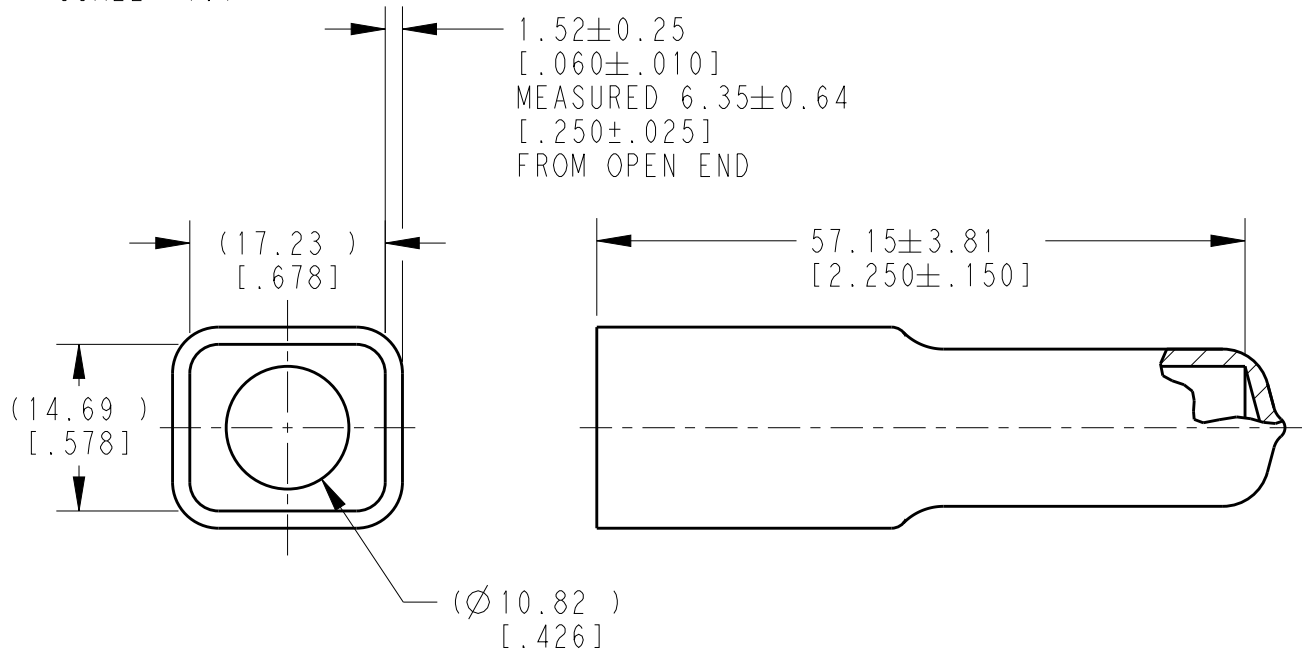

REVISIONS

P	LTR	DESCRIPTION	DATE	DWN	APVD
	A	NEW RELEASE PER ECO-14-008761	10JUN2014	DM	DM
	A1	REVISE PER PCN E-19-014565	17SEP2019	JA	IG

SCALE 1:1

3. THIS ACCESSORY PART IS PROVIDED WITHOUT TYPICAL TRANSPORTATION INDUSTRY PROCESS CONTROLS. NO VALIDATION TESTING HAS BEEN PERFORMED. CUSTOMER IS RESPONSIBLE FOR DETERMINING PRODUCT PERFORMANCE AND SUITABILITY FOR APPLICATION.
2. TEMPERATURE RATING: -29°C TO +100°C [-20°F TO +212°F].
1. THIS PART IS USED ON DT04-4P RECEPTACLES WITH ANY MODIFICATION THAT DOES NOT INCLUDE AN END CAP.

NOTES:

TE INTERNAL PN	DEUTSCH PN
DT4P-BT	DT4P-BT

2019  
 RELEASED FOR PUBLICATION  
 ALL RIGHTS RESERVED.  
 BY TE CONNECTIVITY  
 COPYRIGHT 2014  
 THIS DRAWING IS UNPUBLISHED.

DIMENSIONS:	
mm	[INCHES]
TOLERANCES UNLESS OTHERWISE SPECIFIED:	
0 PLC	±
1 PLC	±
2 PLC	±
3 PLC	±0.63 [.025]
4 PLC	±
ANGLES	±0° 30' 0"

DWN	D.MEYER	10JUN2014
CHK	R.MESSENGER	10JUN2014
APVD	D.MEYER	10JUN2014
PRODUCT SPEC		
APPLICATION SPEC		
WEIGHT	4.95g	

MATERIAL	PVC	FINISH	GRAY
TE Connectivity			
NAME			
BOOT, RECEPTACLE, 4 PIN			
DT SERIES			
SIZE	CAGE CODE	DRAWING NO	RESTRICTED TO
A 4	4AFU8	©-DT4P-BT	-
CUSTOMER DRAWING		SCALE	3:2
		SHEET	1 OF 1
		REV	A1