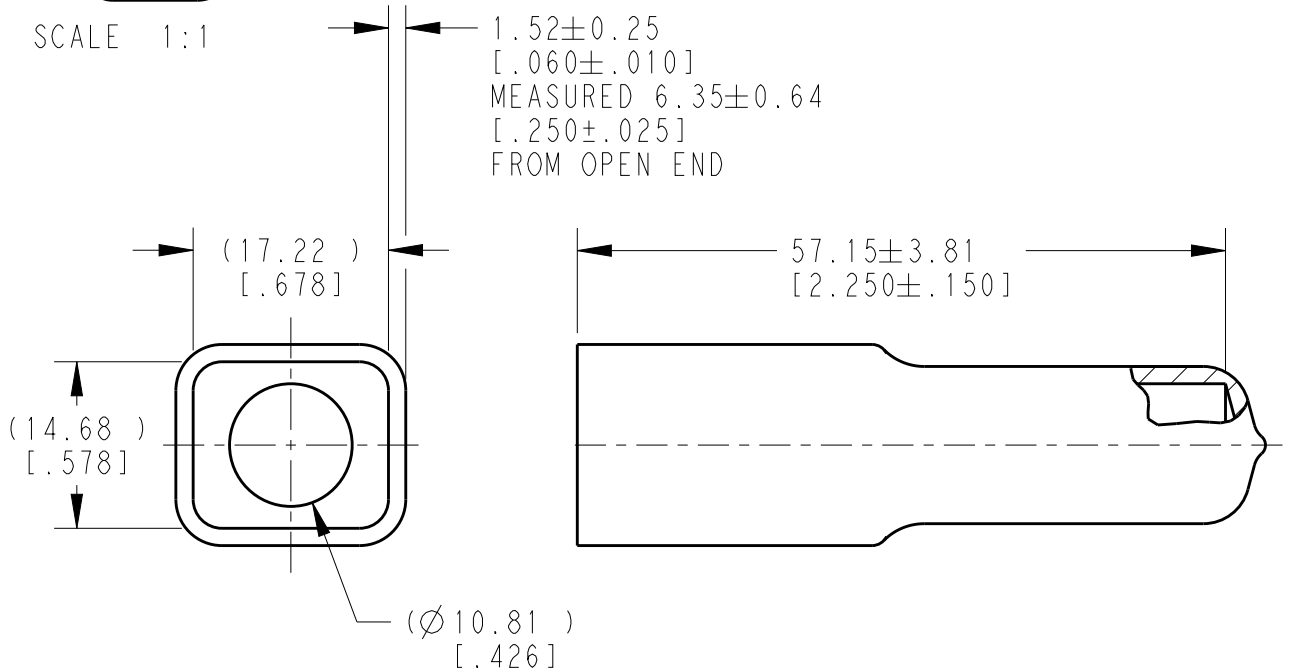

REVISIONS

P	LTR	DESCRIPTION	DATE	DWN	APVD
	A	NEW RELEASE PER ECO-14-008761	10JUN2014	DM	DM
	A1	REVISE PER PCN E-19-014565	17SEP2019	JA	DM

SCALE 1:1

3. THIS ACCESSORY PART IS PROVIDED WITHOUT TYPICAL TRANSPORTATION INDUSTRY PROCESS CONTROLS. NO VALIDATION TESTING HAS BEEN PERFORMED. CUSTOMER IS RESPONSIBLE FOR DETERMINING PRODUCT PERFORMANCE AND SUITABILITY FOR APPLICATION.
2. TEMPERATURE RATING: -29°C TO +100°C [-20°F TO +212°F].
1. THIS PART IS USED ON DT04-4P RECEPTACLES WITH ANY MODIFICATION THAT DOES NOT INCLUDE AN END CAP.

NOTES:

TE INTERNAL PN	DEUTSCH PN
DT4P-BT-BK	DT4P-BT-BK

2019 RELEASED FOR PUBLICATION ALL RIGHTS RESERVED. THIS DRAWING IS UNPUBLISHED. BY TE CONNECTIVITY COPYRIGHT 2014

DIMENSIONS:	
mm [INCHES]	
TOLERANCES UNLESS OTHERWISE SPECIFIED:	
0 PLC	±
1 PLC	±
2 PLC	±
3 PLC	±0.63 [.025]
4 PLC	±
ANGLES	±0°30'0"

DWN	10JUN2014
D.MEYER	
CHK	10JUN2014
R.MESSENGER	
APVD	10JUN2014
D.MEYER	
PRODUCT SPEC	
APPLICATION SPEC	
WEIGHT	4.95g

MATERIAL	PVC	FINISH	BLACK
<b>TE</b> TE Connectivity			
NAME: BOOT, RECEPTACLE, 4 PIN DT SERIES			
SIZE	CAGE CODE	DRAWING NO	RESTRICTED TO
A4	4AFU8	©-DT4P-BT-BK	-
CUSTOMER DRAWING		SCALE	3:2
		SHEET	1 OF 1
		REV	A1