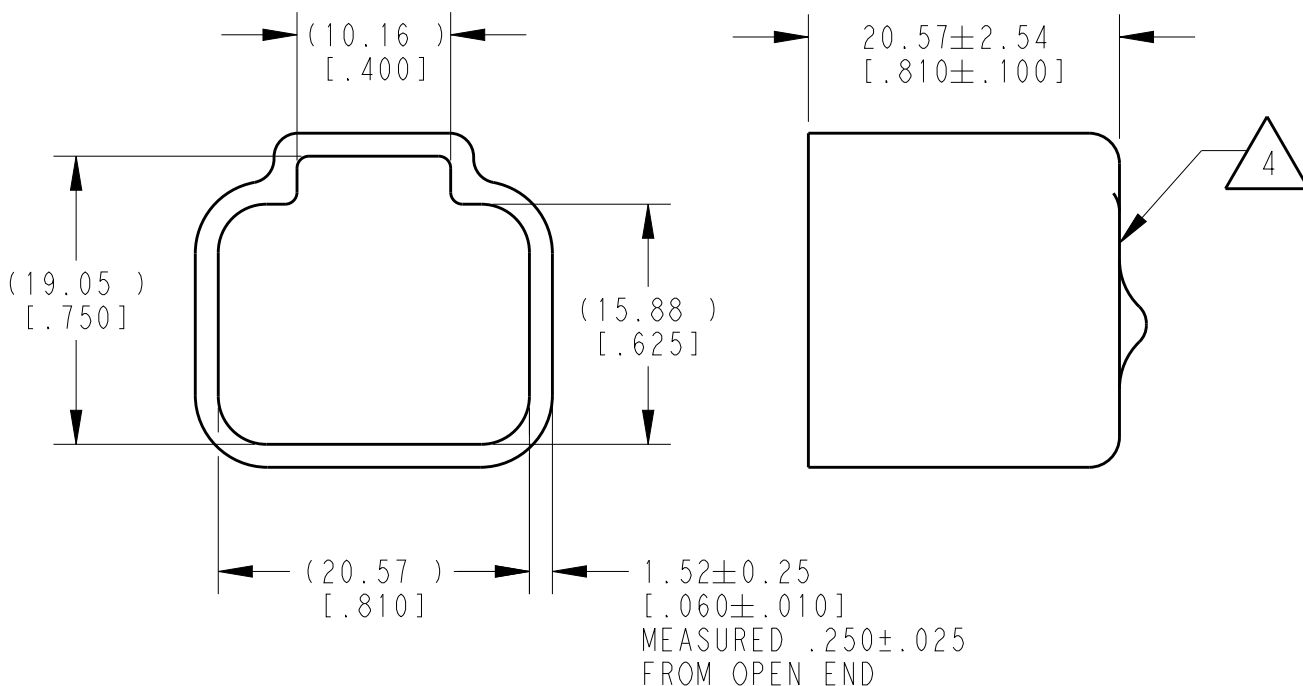

4 SMALL MATERIAL EXTENSION IS ACCEPTABLE ON THIS END ALL AROUND.

3. THIS ACCESSORY PART IS PROVIDED WITHOUT TYPICAL TRANSPORTATION INDUSTRY PROCESS CONTROLS. NO VALIDATION TESTING HAS BEEN PERFORMED. CUSTOMER IS RESPONSIBLE FOR DETERMINING PRODUCT PERFORMANCE AND SUITABILITY FOR APPLICATION.

2. TEMPERATURE RATING: -29°C TO +100°C [-20°F TO +212°F].

1. THIS PART IS USED ON DT04-4P WITH ANY MODIFICATION.

NOTES:

TE INTERNAL PN	DEUTSCH PN
DT4P-DC	DT4P-DC

THIS DRAWING IS UNPUBLISHED. RELEASED FOR PUBLICATION 2018

ALL RIGHTS RESERVED.

BY TE CONNECTIVITY

COPYRIGHT 2014

DIMENSIONS:	
mm	[INCHES]
TOLERANCES UNLESS OTHERWISE SPECIFIED:	
0 PLC	±
1 PLC	±
2 PLC	±
3 PLC	±0.63 [.025]
4 PLC	±
ANGLES	±0° 30' 0"

DWN D.MEYER	10JUN2014
CHK R.MESSENGER	10JUN2014
APVD D.MEYER	10JUN2014
PRODUCT SPEC	
APPLICATION SPEC	
WEIGHT	2.98 g