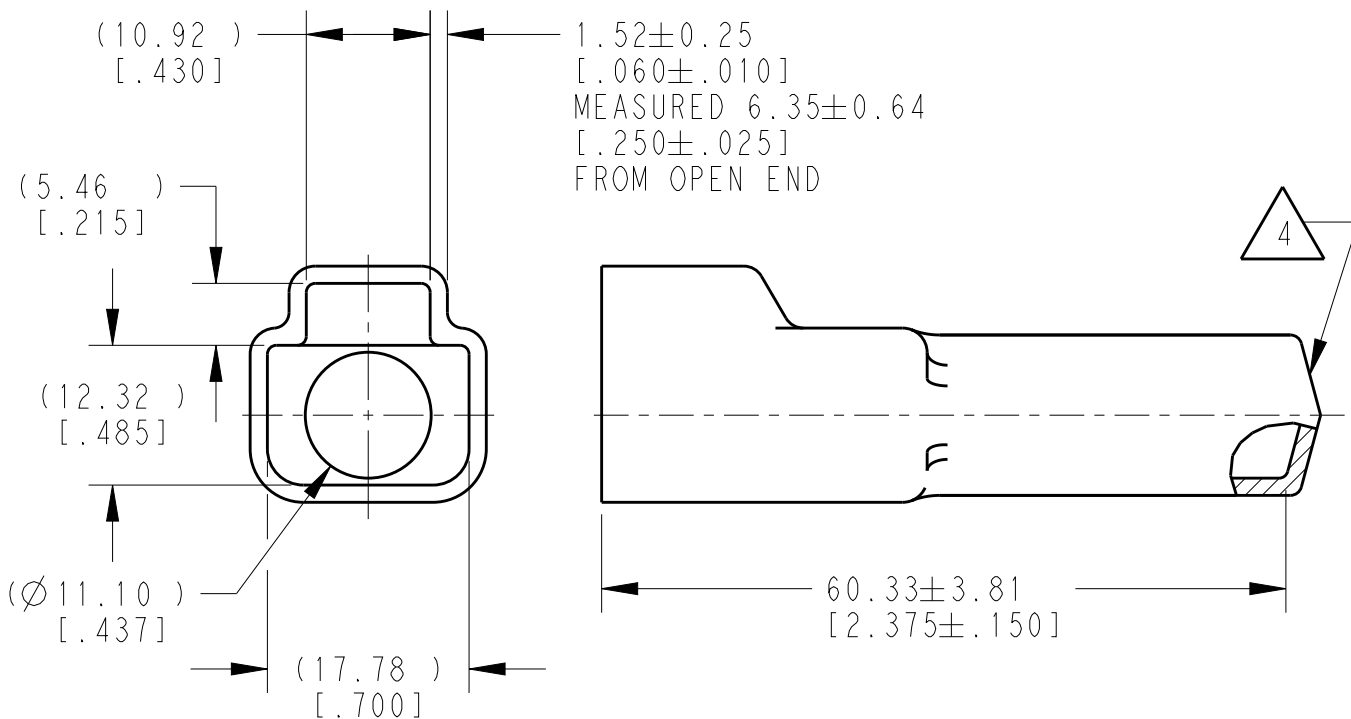

REVISIONS

P	LTR	DESCRIPTION	DATE	DWN	APVD
	A	NEW RELEASE PER ECO-14-008761	10JUN2014	DM	DM
	A1	REVISED PER PCN E-19-014642	16OCT2019	JA	IG

SCALE 1:2

- 4 SMALL MATERIAL EXTENSION IS ACCEPTABLE ON THIS END ALL AROUND.
3. THIS ACCESSORY PART IS PROVIDED WITHOUT TYPICAL TRANSPORTATION INDUSTRY PROCESS CONTROLS. NO VALIDATION TESTING HAS BEEN PERFORMED. CUSTOMER IS RESPONSIBLE FOR DETERMINING PRODUCT PERFORMANCE AND SUITABILITY FOR APPLICATION.
2. TEMPERATURE RATING: -29°C TO +100°C [-20°F TO +212°F].
1. THIS PART IS USED ON DT06-4S PLUG WITH ANY MODIFICATION THAT DOES NOT INCLUDE AN END CAP.

NOTES:

TE INTERNAL PN	DEUTSCH PN
DT4S-BT	DT4S-BT

THIS DRAWING IS UNPUBLISHED. ALL RIGHTS RESERVED. BY TE CONNECTIVITY. COPYRIGHT 2014. 2019

DIMENSIONS:	
MM [INCH]	
TOLERANCES UNLESS OTHERWISE SPECIFIED:	
0 PLC	±
1 PLC	±
2 PLC	±0.63 [.025]
3 PLC	±
4 PLC	±
ANGLES	±5°

DWN	10JUN2014
D. MEYER	
CHK	10JUN2014
R. MESSENGER	
APVD	10JUN2014
D. MEYER	
PRODUCT SPEC	
APPLICATION SPEC	
WEIGHT	5.22g
CUSTOMER DRAWING	

MATERIAL	PVC	FINISH	GRAY
<b>TE</b> TE Connectivity			
NAME: BOOT, PLUG, 4 PIN DT SERIES			
SIZE	CAGE CODE	DRAWING NO	RESTRICTED TO
A 4	4AFU8	©-DT4S-BT	-
SCALE		SHEET	REV
3:2		1 OF 1	A1