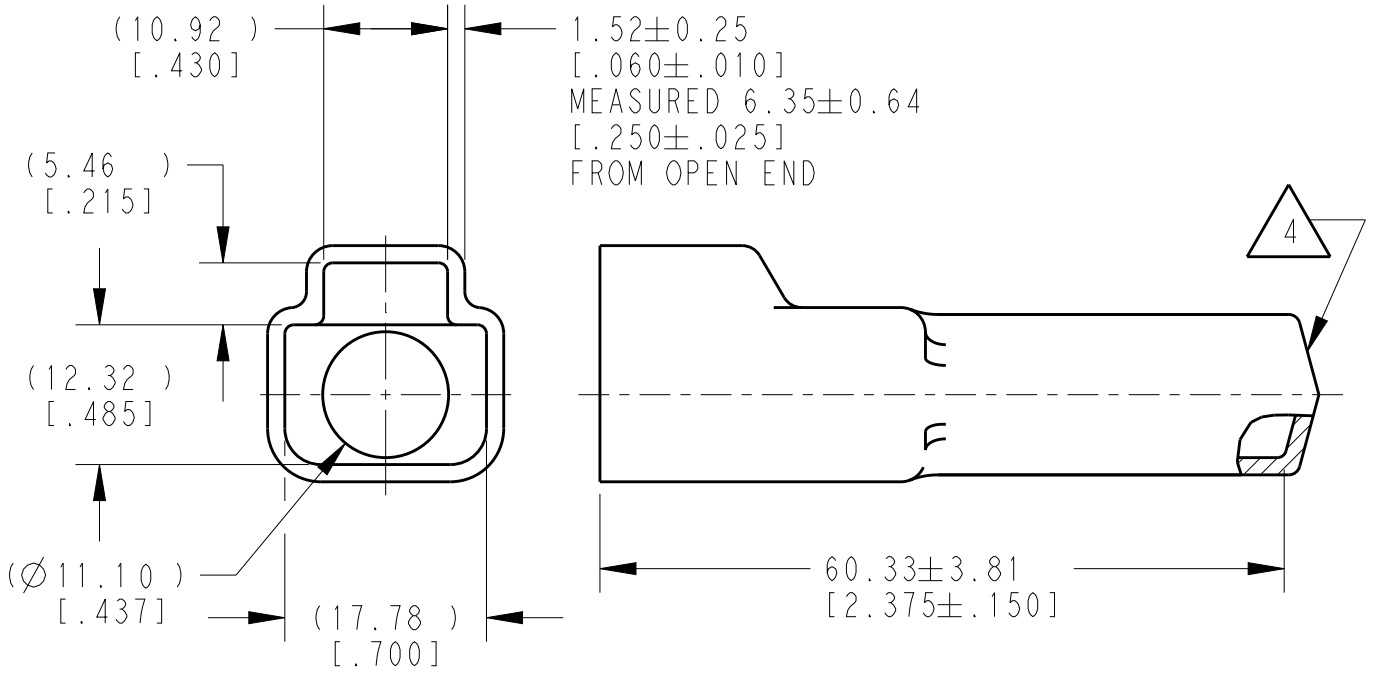

REVISIONS

P	LTR	DESCRIPTION	DATE	DWN	APVD
	A	NEW RELEASE PER ECO-14-008761	10JUN2014	DM	DM
	A1	REVISED PER PCN E-19-014642	16OCT2019	JA	IG

SCALE 1:2

- 4 SMALL MATERIAL EXTENSION IS ACCEPTABLE ON THIS END ALL AROUND.
3. THIS ACCESSORY PART IS PROVIDED WITHOUT TYPICAL TRANSPORTATION INDUSTRY PROCESS CONTROLS. NO VALIDATION TESTING HAS BEEN PERFORMED. CUSTOMER IS RESPONSIBLE FOR DETERMINING PRODUCT PERFORMANCE AND SUITABILITY FOR APPLICATION.
2. TEMPERATURE RATING: -29°C TO +100°C [-20°F TO +212°F].
1. THIS PART IS USED ON DT06-4S PLUG WITH ANY MODIFICATION THAT DOES NOT INCLUDE AN END CAP.

NOTES:

TE INTERNAL PN	DEUTSCH PN
DT4S-BT-BK	DT4S-BT-BK

2019
 RELEASED FOR PUBLICATION
 ALL RIGHTS RESERVED.
 BY TE CONNECTIVITY
 COPYRIGHT 2014
 THIS DRAWING IS UNPUBLISHED.

DIMENSIONS: MM [INCH]	DWN	10JUN2014	MATERIAL	PVC	FINISH	BLACK							
	CHK	10JUN2014	TE Connectivity										
TOLERANCES UNLESS OTHERWISE SPECIFIED: 0 PLC ± 1 PLC ± 2 PLC ±0.63 [.025] 3 PLC ± 4 PLC ± ANGLES ±5°		APVD					10JUN2014	NAME	BOOT, PLUG 4 PIN DT SERIES				
		PRODUCT SPEC	SIZE	A 4	CAGE CODE	4AFU8	DRAWING NO	DT4S-BT-BK	RESTRICTED TO	-			
		APPLICATION SPEC	WEIGHT	5.22g		CUSTOMER DRAWING		SCALE	3:2	SHEET	1 OF 1	REV	A1