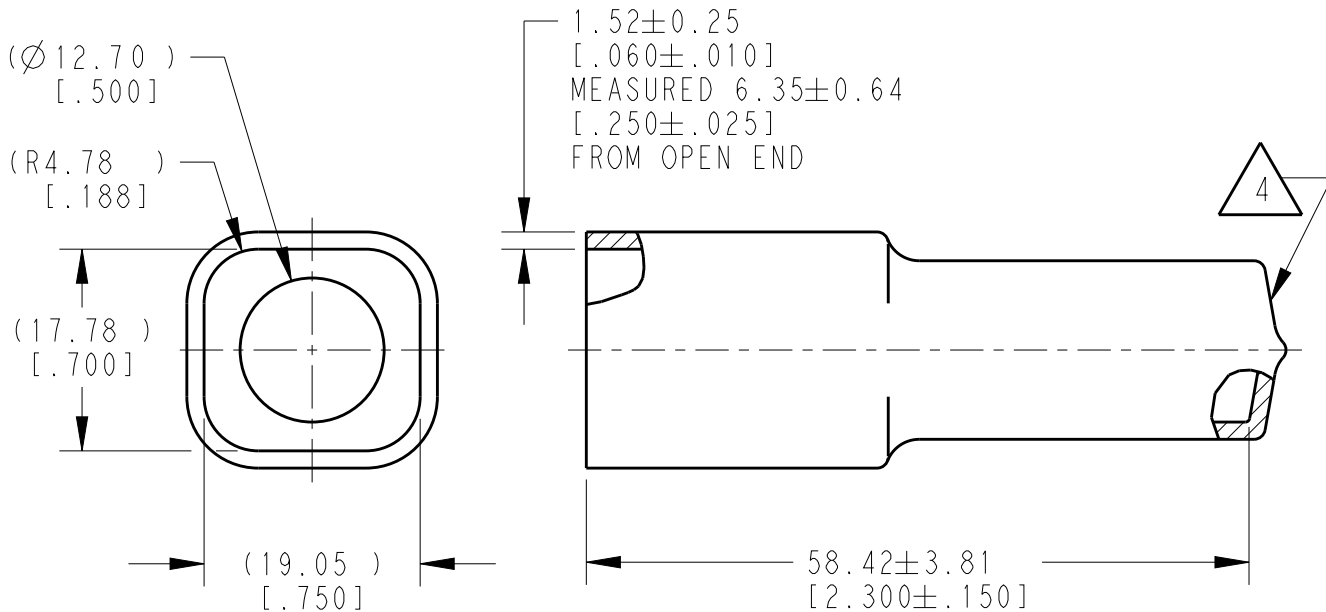

SCALE 1:1

4 SMALL MATERIAL EXTENSION IS ACCEPTABLE ON THIS END ALL AROUND.

3. THIS ACCESSORY PART IS PROVIDED WITHOUT TYPICAL TRANSPORTATION INDUSTRY PROCESS CONTROLS. NO VALIDATION TESTING HAS BEEN PERFORMED. CUSTOMER IS RESPONSIBLE FOR DETERMINING PRODUCT PERFORMANCE AND SUITABILITY FOR APPLICATION.
2. TEMPERATURE RATING: -29°C TO +100°C [-20°F TO +212°F].
1. THIS PART IS USED ON DT04-6P RECEPTACLES WITH ANY MODIFICATION THAT DOES NOT INCLUDE AN END CAP.

NOTES:

TE INTERNAL PN	DEUTSCH PN
DT6P-BT	DT6P-BT

DIMENSIONS: mm [INCHES]	DWN D.MEYER	17JUN2014	MATERIAL	PVC	FINISH	GRAY
	CHK R.MESSENGER	17JUN2014	TE Connectivity			
TOLERANCES UNLESS OTHERWISE SPECIFIED:	APVD D.MEYER	17JUN2014				
	0 PLC ±	PRODUCT SPEC	SIZE	CAGE CODE	DRAWING NO	RESTRICTED TO
1 PLC ±	APPLICATION SPEC	WEIGHT	A 4	4AFU8	©-DT6P-BT	-
2 PLC ±		CUSTOMER DRAWING	SCALE	3:2	SHEET	1 OF 1
3 PLC ±0.64 [.025]					REV	A1
4 PLC ±						
ANGLES ±5°						